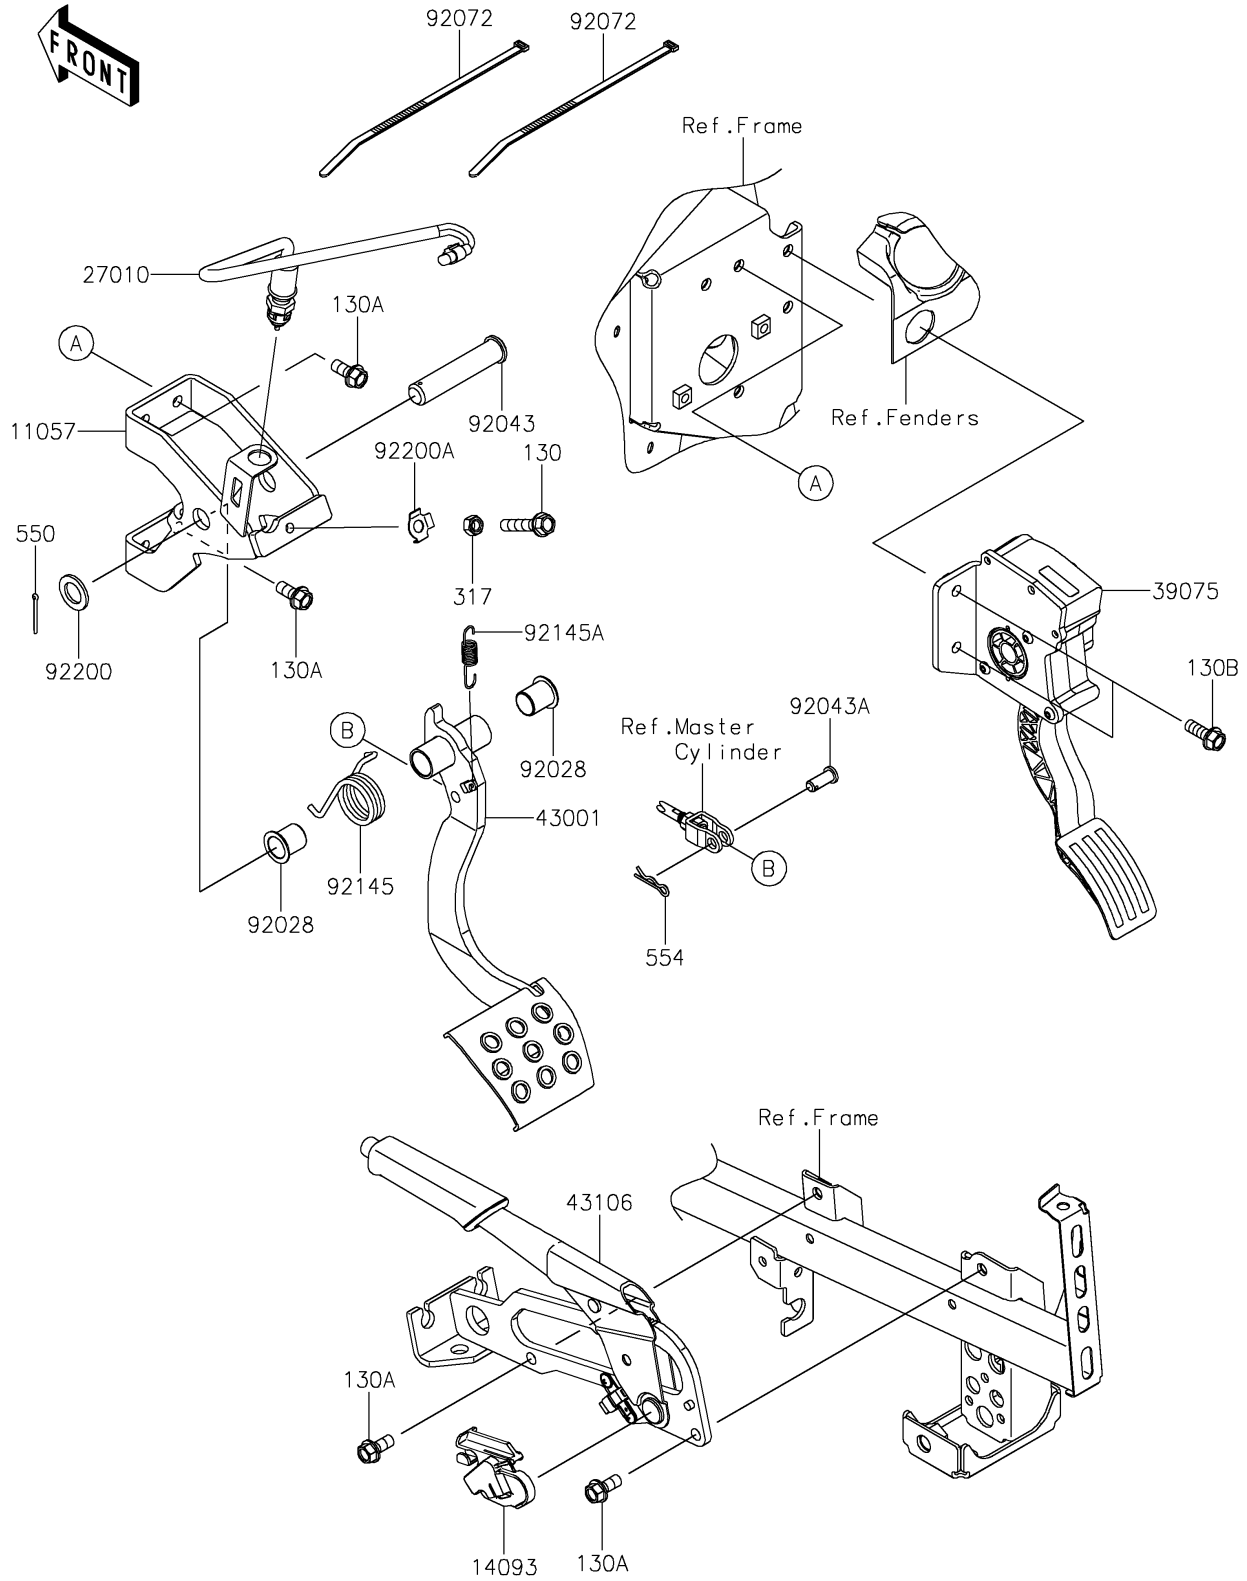

2023 TERYX® KRX4™ 1000 SE PARTS DIAGRAM

Brake Pedal/Throttle Lever

F2260

2023 TERYX® KRX4™ 1000 SE PARTS LIST

Brake Pedal/Throttle Lever

ITEM NAME	PART NUMBER	QUANTITY
BRACKET,BRAKE PEDAL (Ref # 11057)	11057-2099	1
COVER,SWITCH (Ref # 14093)	14093-1021	1
SWITCH,BRAKE (Ref # 27010)	27010-0724	1
LEVER-THROTTLE (Ref # 39075)	39075-0033	1
LEVER-BRAKE (Ref # 43001)	43001-0767	1
LEVER-ASSY-PARKING BRAKE (Ref # 43106)	43106-0008	1
BUSHING (Ref # 92028)	92028-1571	2
PIN,16X78 (Ref # 92043)	92043-0917	1
PIN (Ref # 92043A)	92043-1039	1
BAND,L=292.1 (Ref # 92072)	92072-3509	2
SPRING (Ref # 92145)	92145-1849	1
SPRING (Ref # 92145A)	92145-1884	1
WASHER,16X26X2.3 (Ref # 92200)	92200-0043	1
WASHER,8.5X17X0.8 (Ref # 92200A)	92200-0993	1
BOLT-FLANGED,8X40 (Ref # 130)	130BA0840	1
BOLT-FLANGED,8X18 (Ref # 130A)	130CA0818	5
BOLT-FLANGED,8X22 (Ref # 130B)	130CB0822	2
NUT-HEX-SMALL,8MM (Ref # 317)	317BA0800	1
PIN-COTTER,2.5X25 (Ref # 550)	550AA2525	1
PIN-SNAP,10MM (Ref # 554)	554DA1000	1