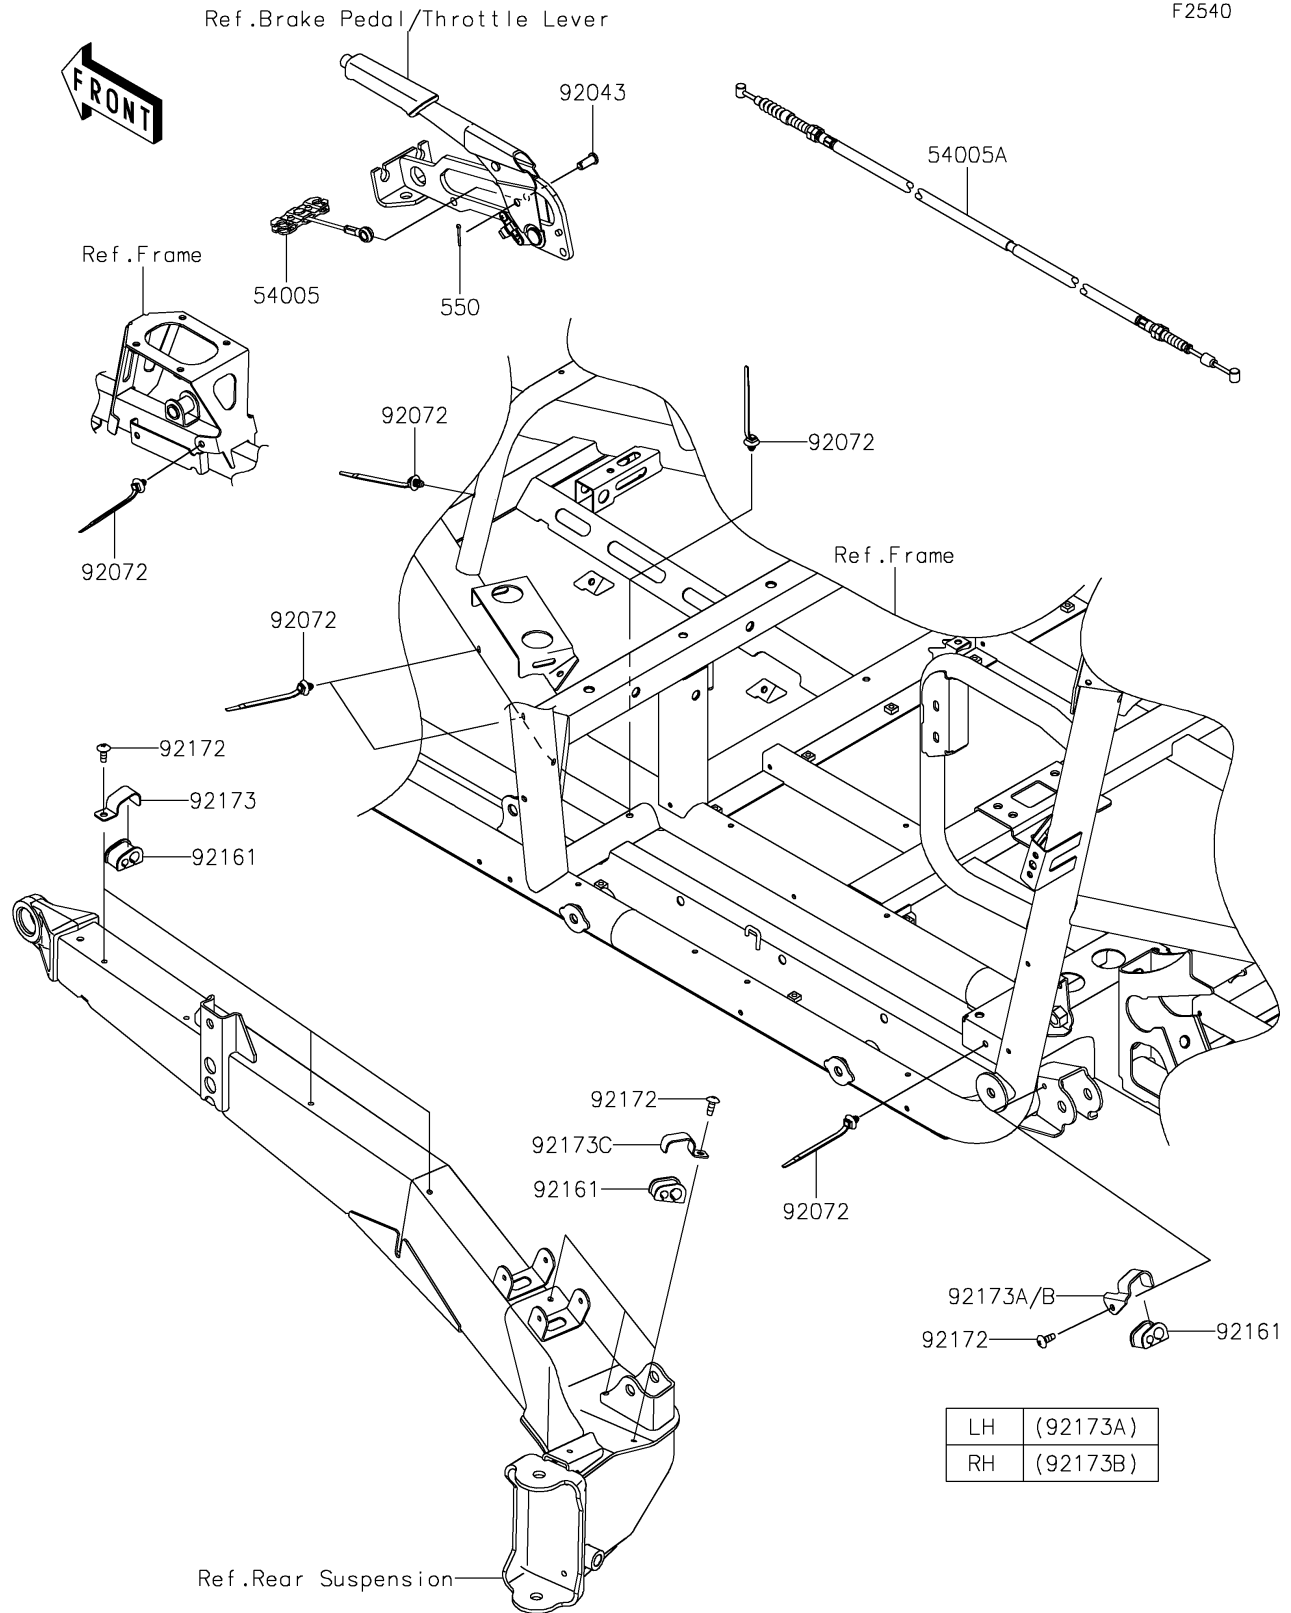

# 2023 Teryx KRX® 4 1000 SE PARTS DIAGRAM

Cables

F2540

## 2023 Teryx KRX® 4 1000 SE PARTS LIST

### Cables

ITEM NAME	PART NUMBER	QUANTITY
CABLE-BRAKE,PARKING BRAKE (Ref # 54005)	54005-0312	1
CABLE-BRAKE,PARKING BRAKE (Ref # 54005A)	54005-0316	2
PIN (Ref # 92043)	92043-1039	1
BAND,OS170-FT7(BLACK) (Ref # 92072)	92072-1414	12
DAMPER (Ref # 92161)	92161-2174	14
SCREW,TAPPING,6X16 (Ref # 92172)	92172-0739	14
CLAMP (Ref # 92173)	92173-1991	6
CLAMP,LH (Ref # 92173A)	92173-1992	1
CLAMP,RH (Ref # 92173B)	92173-1993	1
CLAMP (Ref # 92173C)	92173-2097	6
PIN-COTTER,2.5X18 (Ref # 550)	550AA2518	1