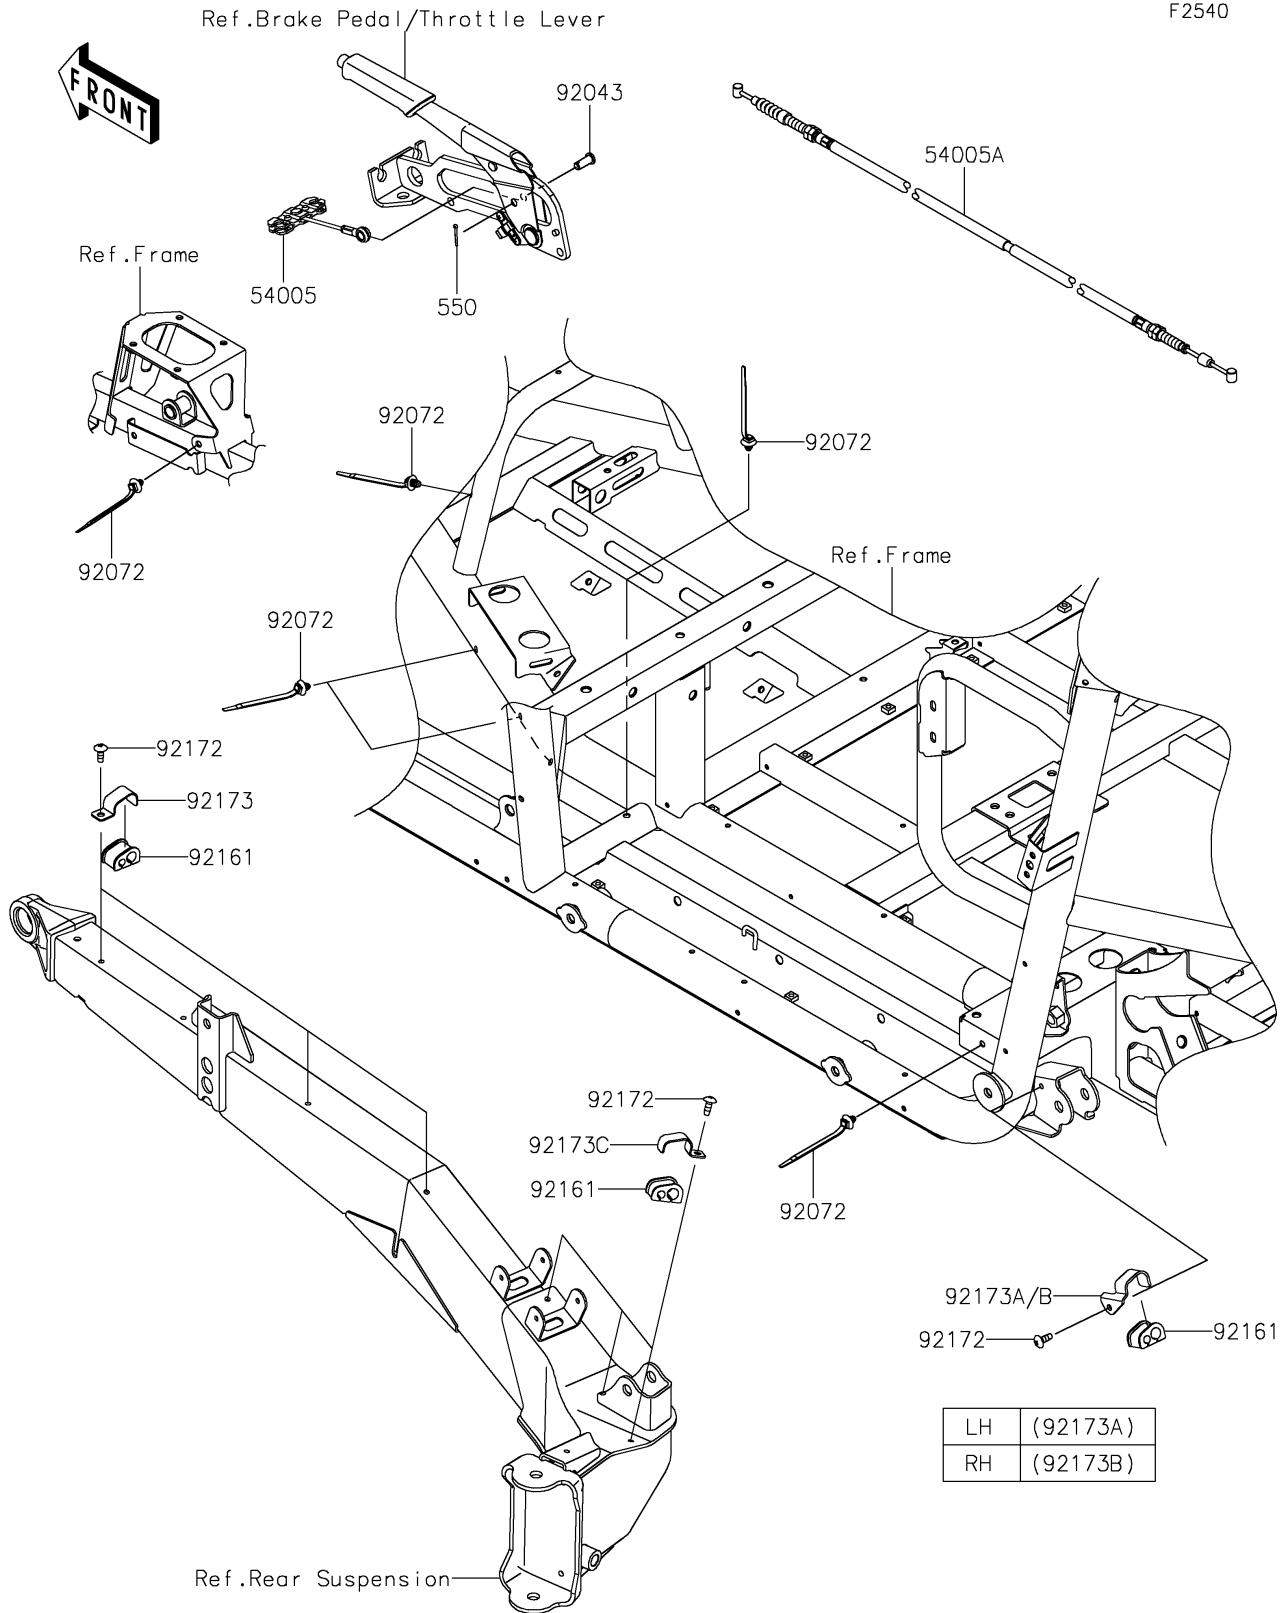

2024 TERYX® KRX4™ 1000 SE PARTS DIAGRAM

Cables

F2540

2024 TERYX® KRX4™ 1000 SE PARTS LIST

Cables

ITEM NAME	PART NUMBER	QUANTITY
CABLE-BRAKE,PARKING BRAKE (Ref # 54005)	54005-0312	1
CABLE-BRAKE,PARKING BRAKE (Ref # 54005A)	54005-0316	2
PIN (Ref # 92043)	92043-1039	1
BAND,OS170-FT7(BLACK) (Ref # 92072)	92072-1414	12
DAMPER (Ref # 92161)	92161-2174	14
SCREW,TAPPING,6X16 (Ref # 92172)	92172-0739	14
CLAMP (Ref # 92173)	92173-1991	6
CLAMP,LH (Ref # 92173A)	92173-1992	1
CLAMP,RH (Ref # 92173B)	92173-1993	1
CLAMP (Ref # 92173C)	92173-2097	6
PIN-COTTER,2.5X18 (Ref # 550)	550AA2518	1