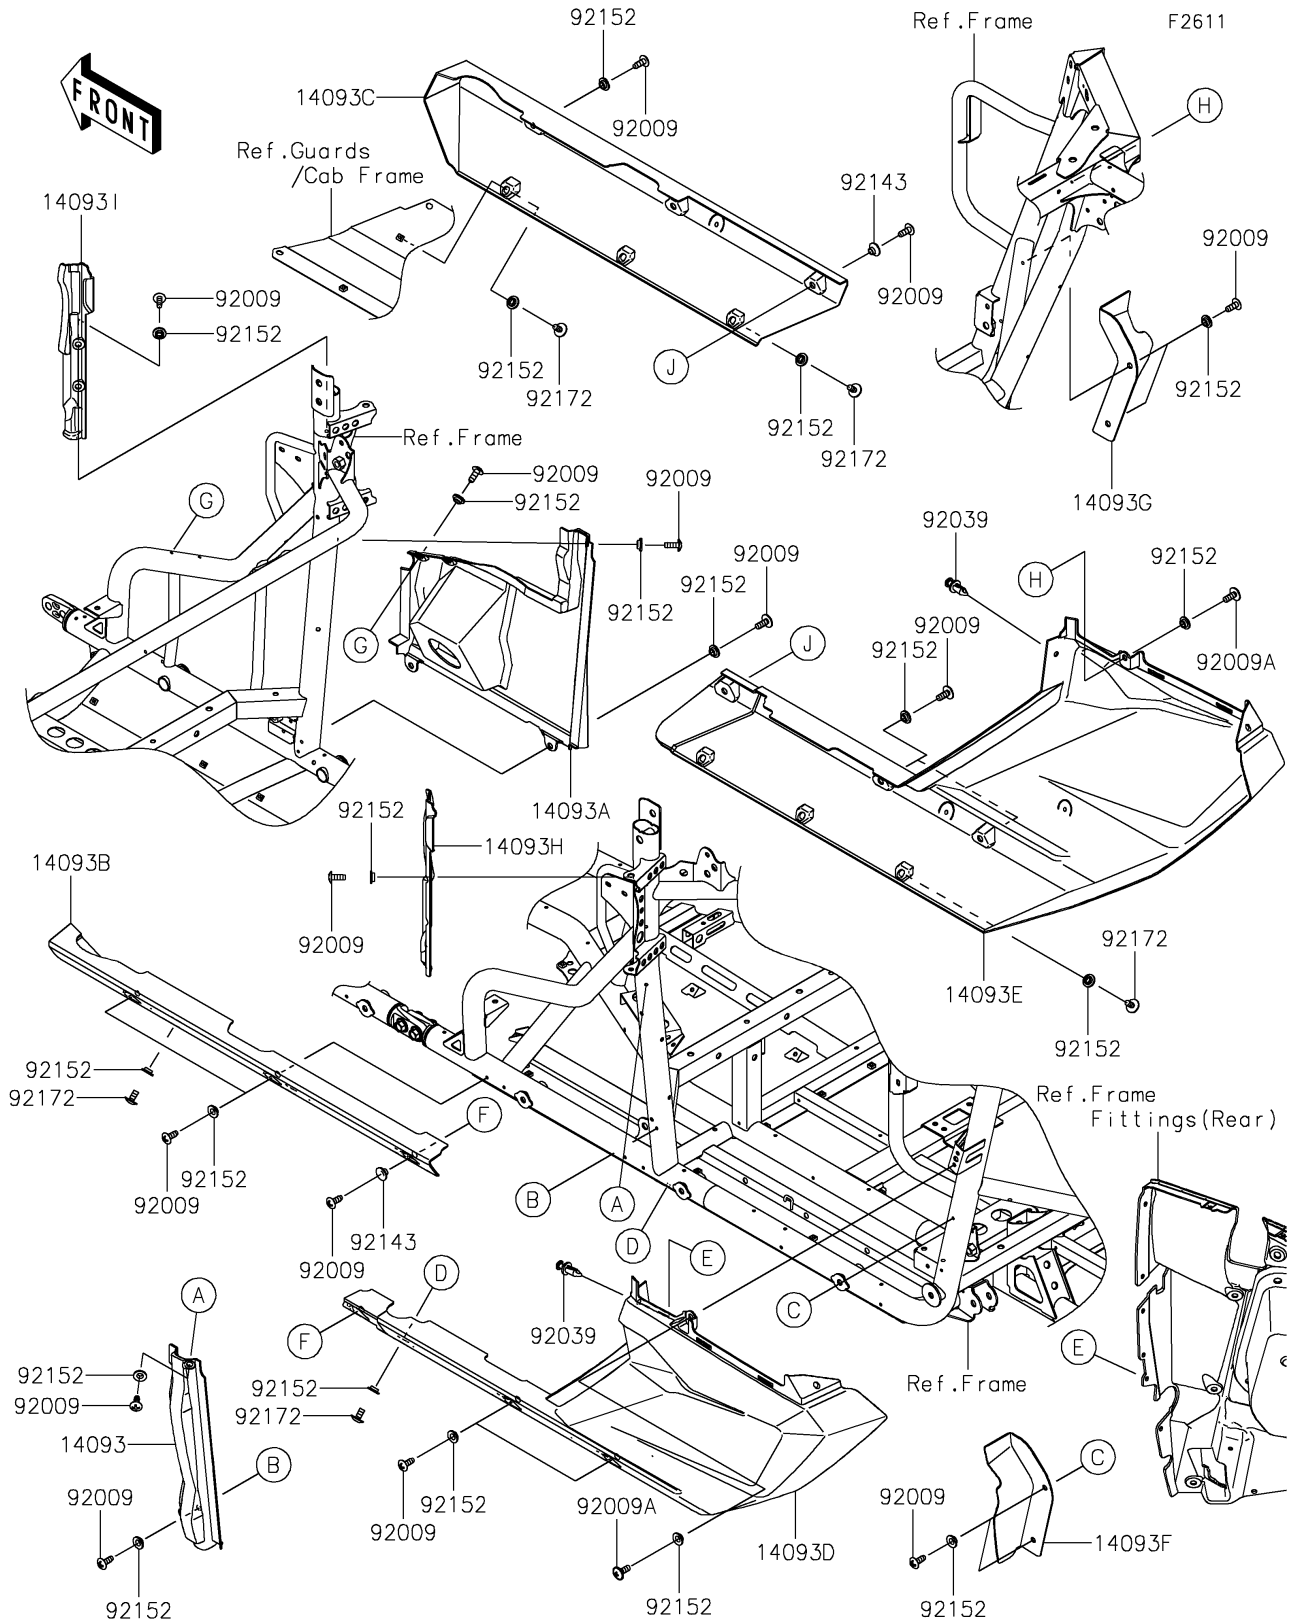

2024 TERYX® KRX4™ 1000 SE PARTS DIAGRAM

Side Covers

2024 TERYX® KRX4™ 1000 SE PARTS LIST

Side Covers

ITEM NAME	PART NUMBER	QUANTITY
COVER,B-PILLAR,LH,LWR (Ref # 14093)	14093-1233	1
COVER,B-PILLAR,RH,LWR (Ref # 14093A)	14093-1234	1
COVER,SIDE,LH,FR (Ref # 14093B)	14093-1235	1
COVER,SIDE,RH,FR (Ref # 14093C)	14093-1236	1
COVER,SIDE,LH,RR (Ref # 14093D)	14093-1237	1
COVER,SIDE,RH,RR (Ref # 14093E)	14093-1238	1
COVER,SIDE,LH,INNER (Ref # 14093F)	14093-1243	1
COVER,SIDE,RH,INNER (Ref # 14093G)	14093-1244	1
COVER,B-PILLAR,LH,UPP (Ref # 14093H)	14093-1297	1
COVER,B-PILLAR,RH,UPP (Ref # 14093I)	14093-1298	1
SCREW,TAPPING,6X16 (Ref # 92009)	92009-1166	25
SCREW,6X16 (Ref # 92009A)	92009-1621	2
RIVET (Ref # 92039)	92039-0776	2
COLLAR (Ref # 92143)	92143-1057	2
COLLAR,6.3X9.5X4.1 (Ref # 92152)	92152-1571	37
SCREW,6X12 (Ref # 92172)	92172-0853	12