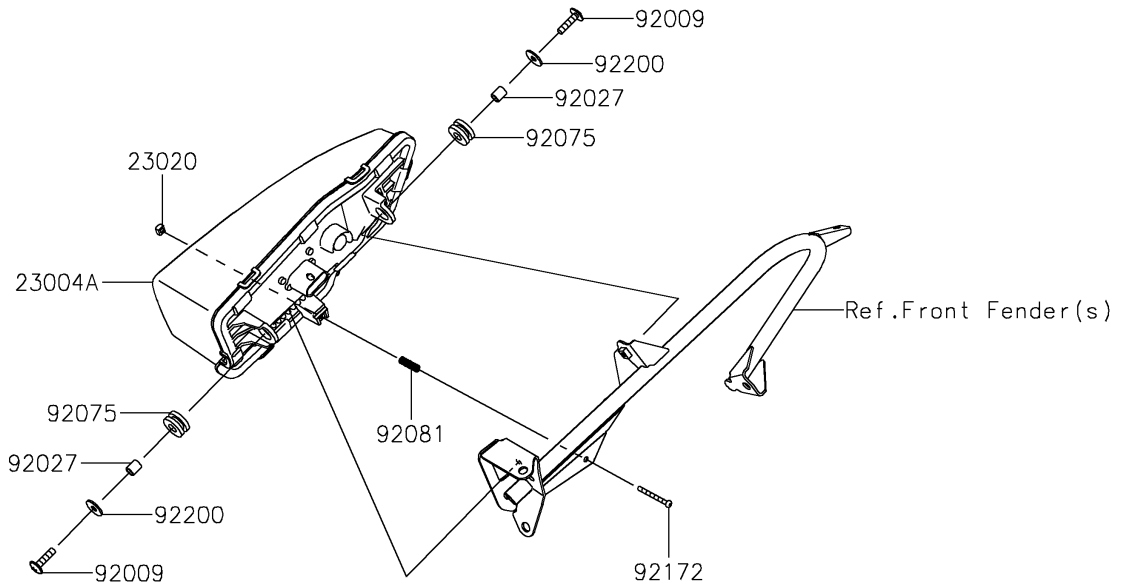

2023 Teryx KRX® 4 1000 SE PARTS DIAGRAM

Headlight(s)

F2710

2023 Teryx KRX® 4 1000 SE PARTS LIST

Headlight(s)

ITEM NAME	PART NUMBER	QUANTITY
LAMP-HEAD,LH,LED (Ref # 23004)	23004-0429	1
LAMP-HEAD,RH,LED (Ref # 23004A)	23004-0430	1
NUT,4MM,FOCUS ADJUST (Ref # 23020)	23020-018	2
SCREW,6X25 (Ref # 92009)	92009-1465	4
COLLAR,6.8X10X12 (Ref # 92027)	92027-162	4
DAMPER,10X24X12 (Ref # 92075)	92075-1690	4
SPRING,FOCUS ADJUST (Ref # 92081)	92081-1896	2
SCREW,4X40 (Ref # 92172)	92172-1092	2
WASHER,6.5X20X1.6 (Ref # 92200)	92200-0283	4