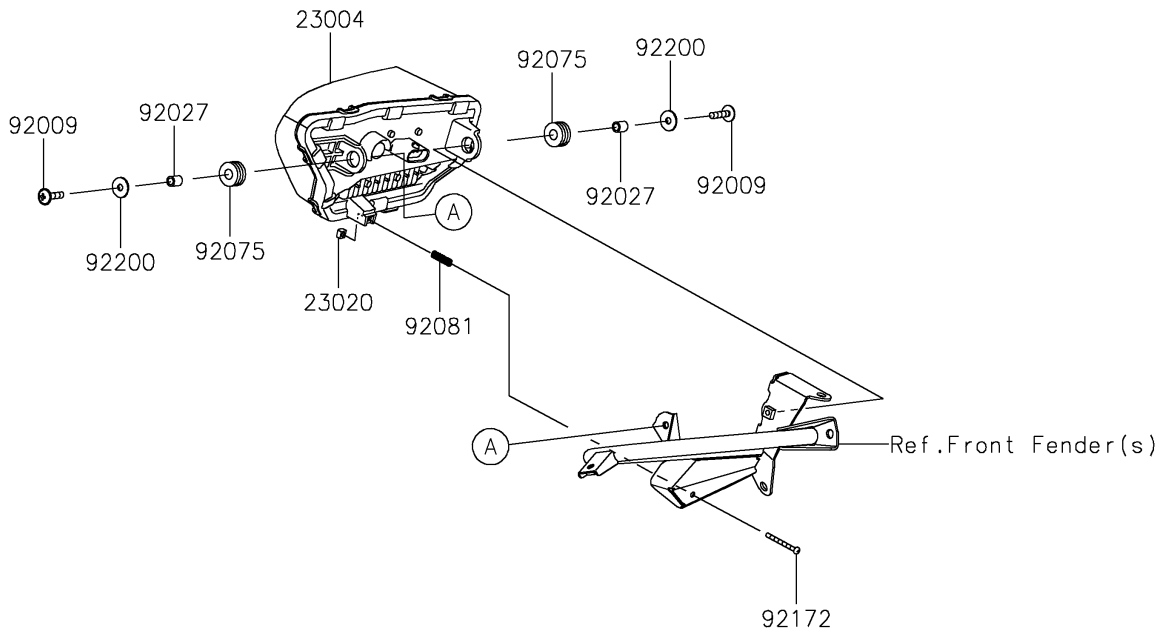

2023 Teryx KRX® 4 1000 SE PARTS DIAGRAM

Headlight(s)

F2710

2023 Teryx KRX® 4 1000 SE PARTS LIST

Headlight(s)

ITEM NAME	PART NUMBER	QUANTITY
LAMP-HEAD,LH,LED (Ref # 23004)	23004-0429	1
LAMP-HEAD,RH,LED (Ref # 23004A)	23004-0430	1
NUT,4MM,FOCUS ADJUST (Ref # 23020)	23020-018	2
SCREW,6X25 (Ref # 92009)	92009-1465	4
COLLAR,6.8X10X12 (Ref # 92027)	92027-162	4
DAMPER,10X24X12 (Ref # 92075)	92075-1690	4
SPRING,FOCUS ADJUST (Ref # 92081)	92081-1896	2
SCREW,4X40 (Ref # 92172)	92172-1092	2
WASHER,6.5X20X1.6 (Ref # 92200)	92200-0283	4