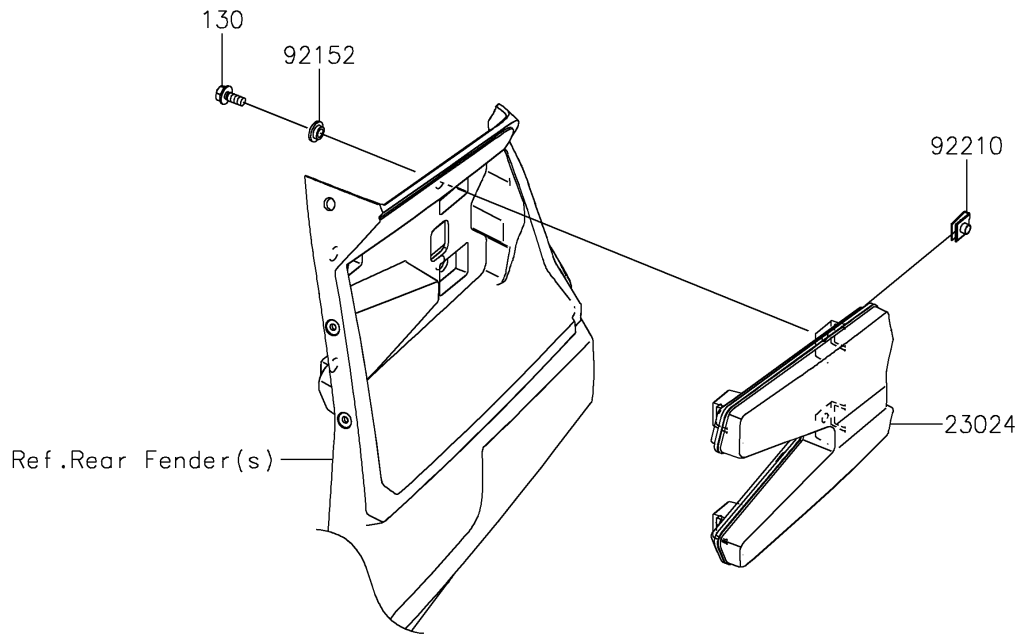

2023 TERYX® KRX4™ 1000 SE PARTS DIAGRAM

Taillight(s)

F2720

2023 TERYX® KRX4™ 1000 SE PARTS LIST

Taillight(s)

ITEM NAME	PART NUMBER	QUANTITY
LAMP-ASSY-TAIL,LED (Ref # 23024)	23024-0005	2
COLLAR,6.3X9.5X4.1 (Ref # 92152)	92152-1571	8
NUT (Ref # 92210)	92210-1125	8
BOLT-FLANGED,6X14 (Ref # 130)	130BA0614	8