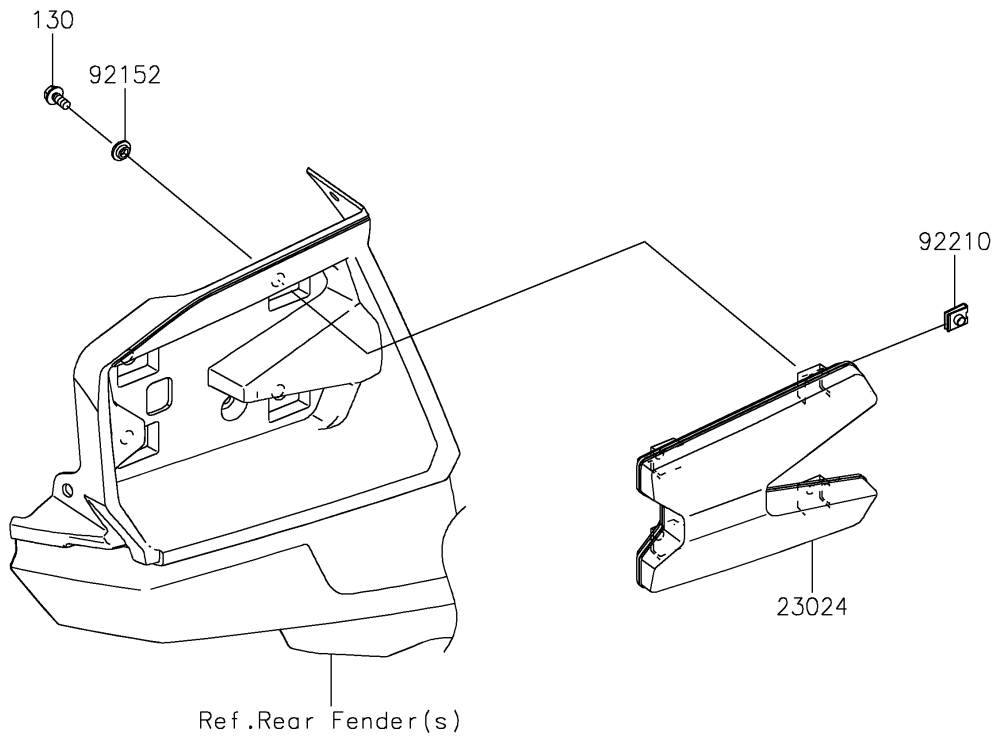

2023 TERYX® KRX4™ 1000 SE PARTS DIAGRAM

Taillight(s)

F2720

2023 TERYX® KRX4™ 1000 SE PARTS LIST

Taillight(s)

ITEM NAME	PART NUMBER	QUANTITY
LAMP-ASSY-TAIL,LED (Ref # 23024)	23024-0005	2
COLLAR,6.3X9.5X4.1 (Ref # 92152)	92152-1571	8
NUT (Ref # 92210)	92210-1125	8
BOLT-FLANGED,6X14 (Ref # 130)	130BA0614	8