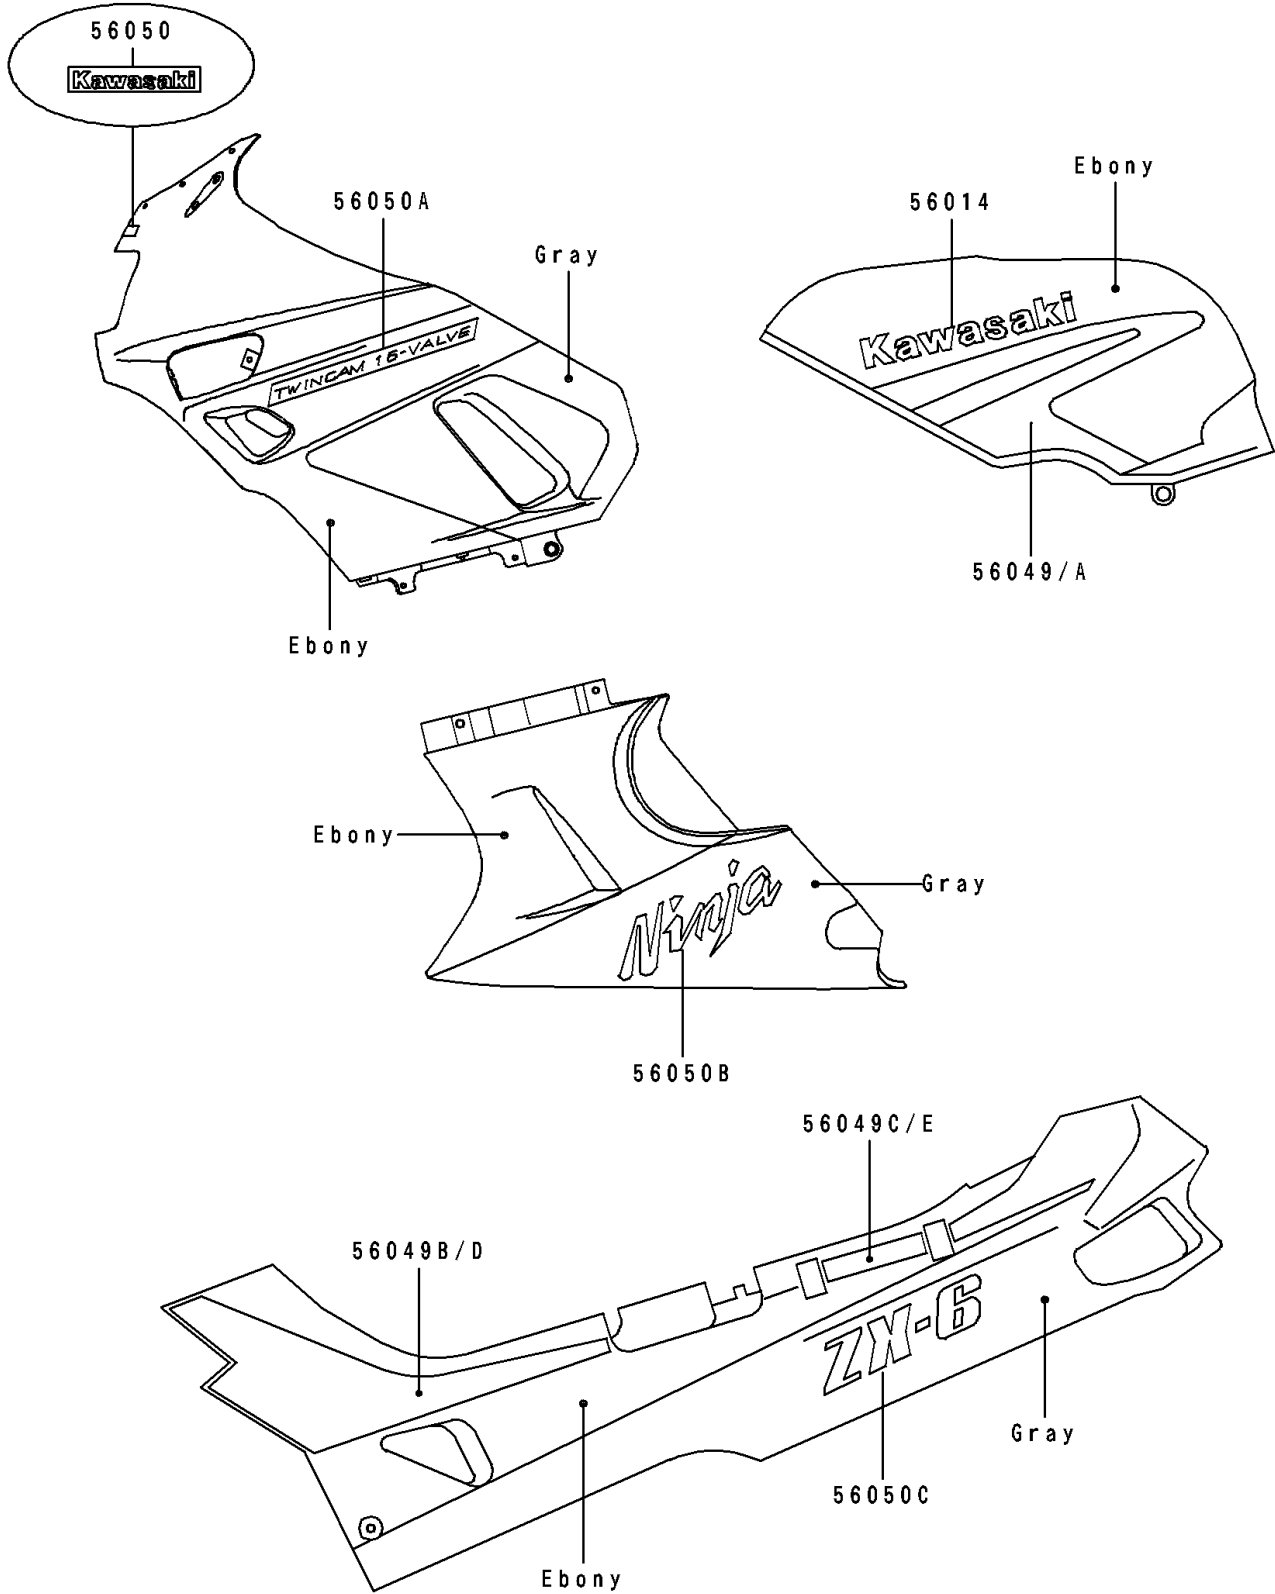

1991 Ninja® ZX™-6 PARTS DIAGRAM

Decal(Ebony/Gray)(ZX600-D2)

F2861A

1991 Ninja® ZX™-6 PARTS LIST

Decal(Ebony/Gray)(ZX600-D2)

ITEM NAME	PART NUMBER	QUANTITY
EMBLEM,FUEL TANK,KAWASAKI (Ref # 56014)	56014-1253	2
PATTERN,FUEL TANK,LH (Ref # 56049)	56049-1643	1
PATTERN,FUEL TANK,RH (Ref # 56049A)	56049-1644	1
PATTERN,SIDE COVER,FR,LH (Ref # 56049B)	56049-1645	1
PATTERN,SIDE COVER,RR,LH (Ref # 56049C)	56049-1646	1
PATTERN,SIDE COVER,FR,RH (Ref # 56049D)	56049-1647	1
PATTERN,SIDE COVER,RR,RH (Ref # 56049E)	56049-1648	1
MARK,KAWASAKI (Ref # 56050)	56050-1503	1
MARK,TWIN CAM 16-VALVE (Ref # 56050A)	56050-1506	2
MARK,NINJA (Ref # 56050B)	56050-1587	2
MARK,ZX-6 (Ref # 56050C)	56050-1588	2