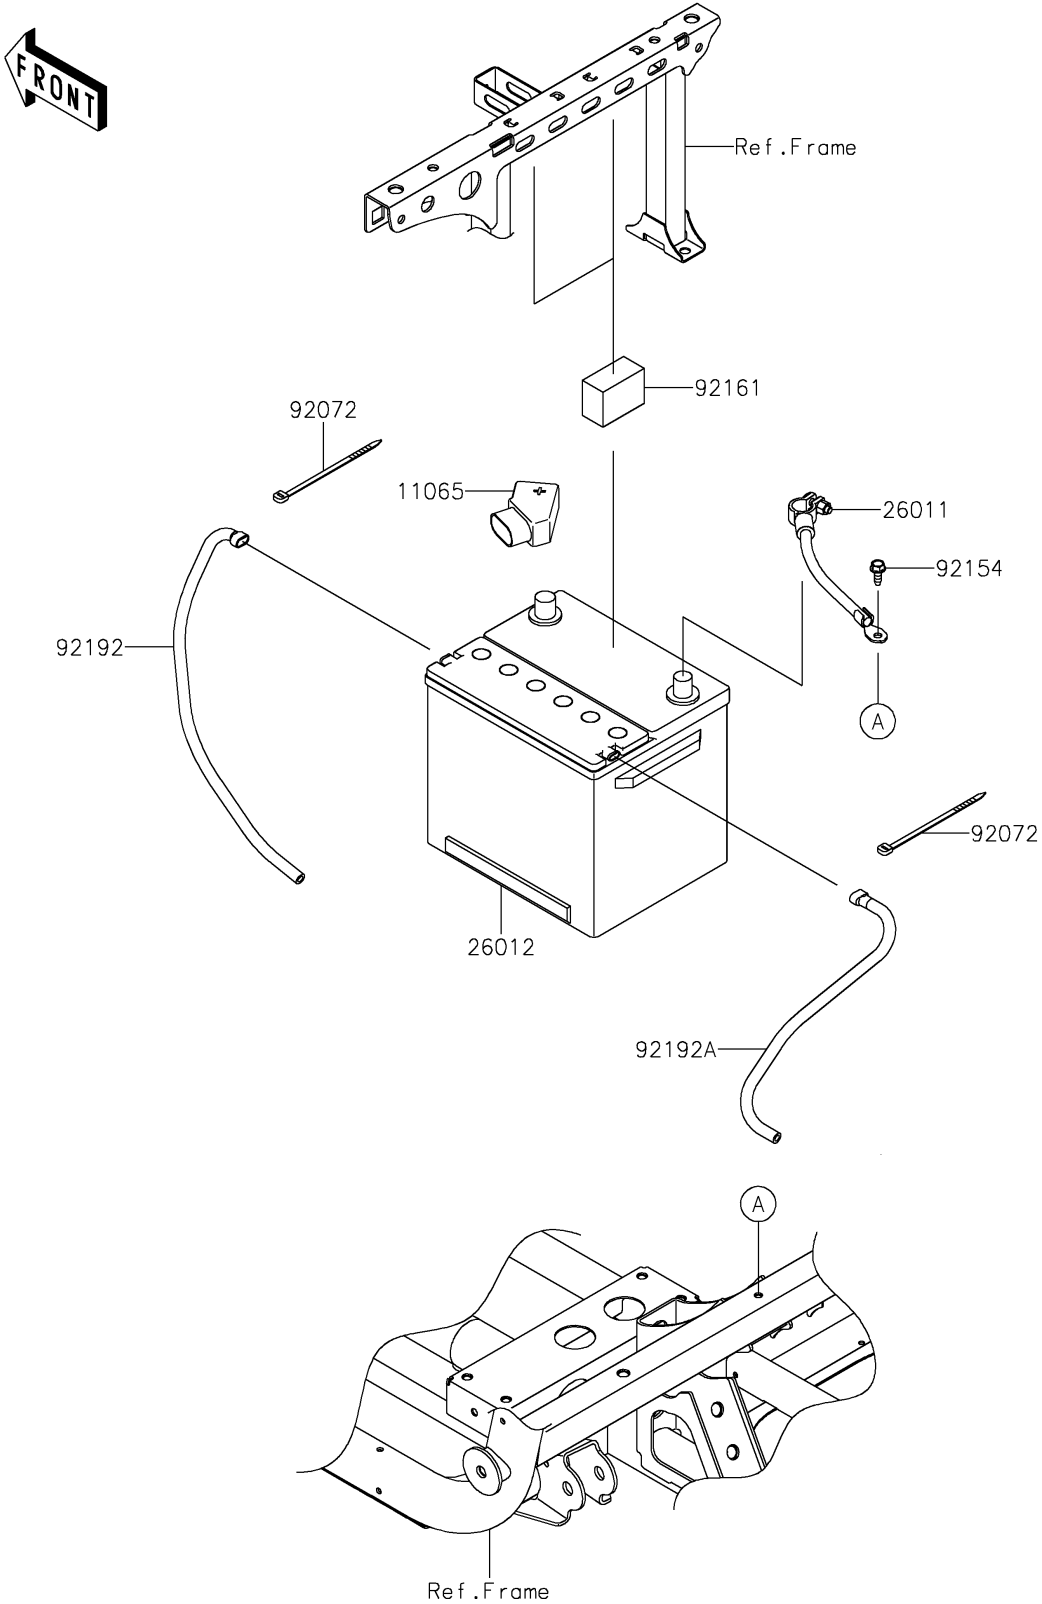

2024 TERYX® KRX4™ 1000 SE PARTS DIAGRAM

Battery

F2761

2024 TERYX® KRX4™ 1000 SE PARTS LIST

Battery

ITEM NAME	PART NUMBER	QUANTITY
CAP (Ref # 11065)	11065-0850	1
WIRE-LEAD,BATTERY(-) (Ref # 26011)	26011-1871	1
BATTERY,WET,(26R) (Ref # 26012)	26012-7501	1
BAND,92X2.4 (Ref # 92072)	92072-0791	2
BOLT,FLANGED,6X16 (Ref # 92154)	92154-0551	1
DAMPER,TANK & SEAT FRAME (Ref # 92161)	92161-2288	2
TUBE,BREATHER,7X10X500 (Ref # 92192)	92192-2256	1
TUBE,BREATHER,7X10X300 (Ref # 92192A)	92192-2257	1