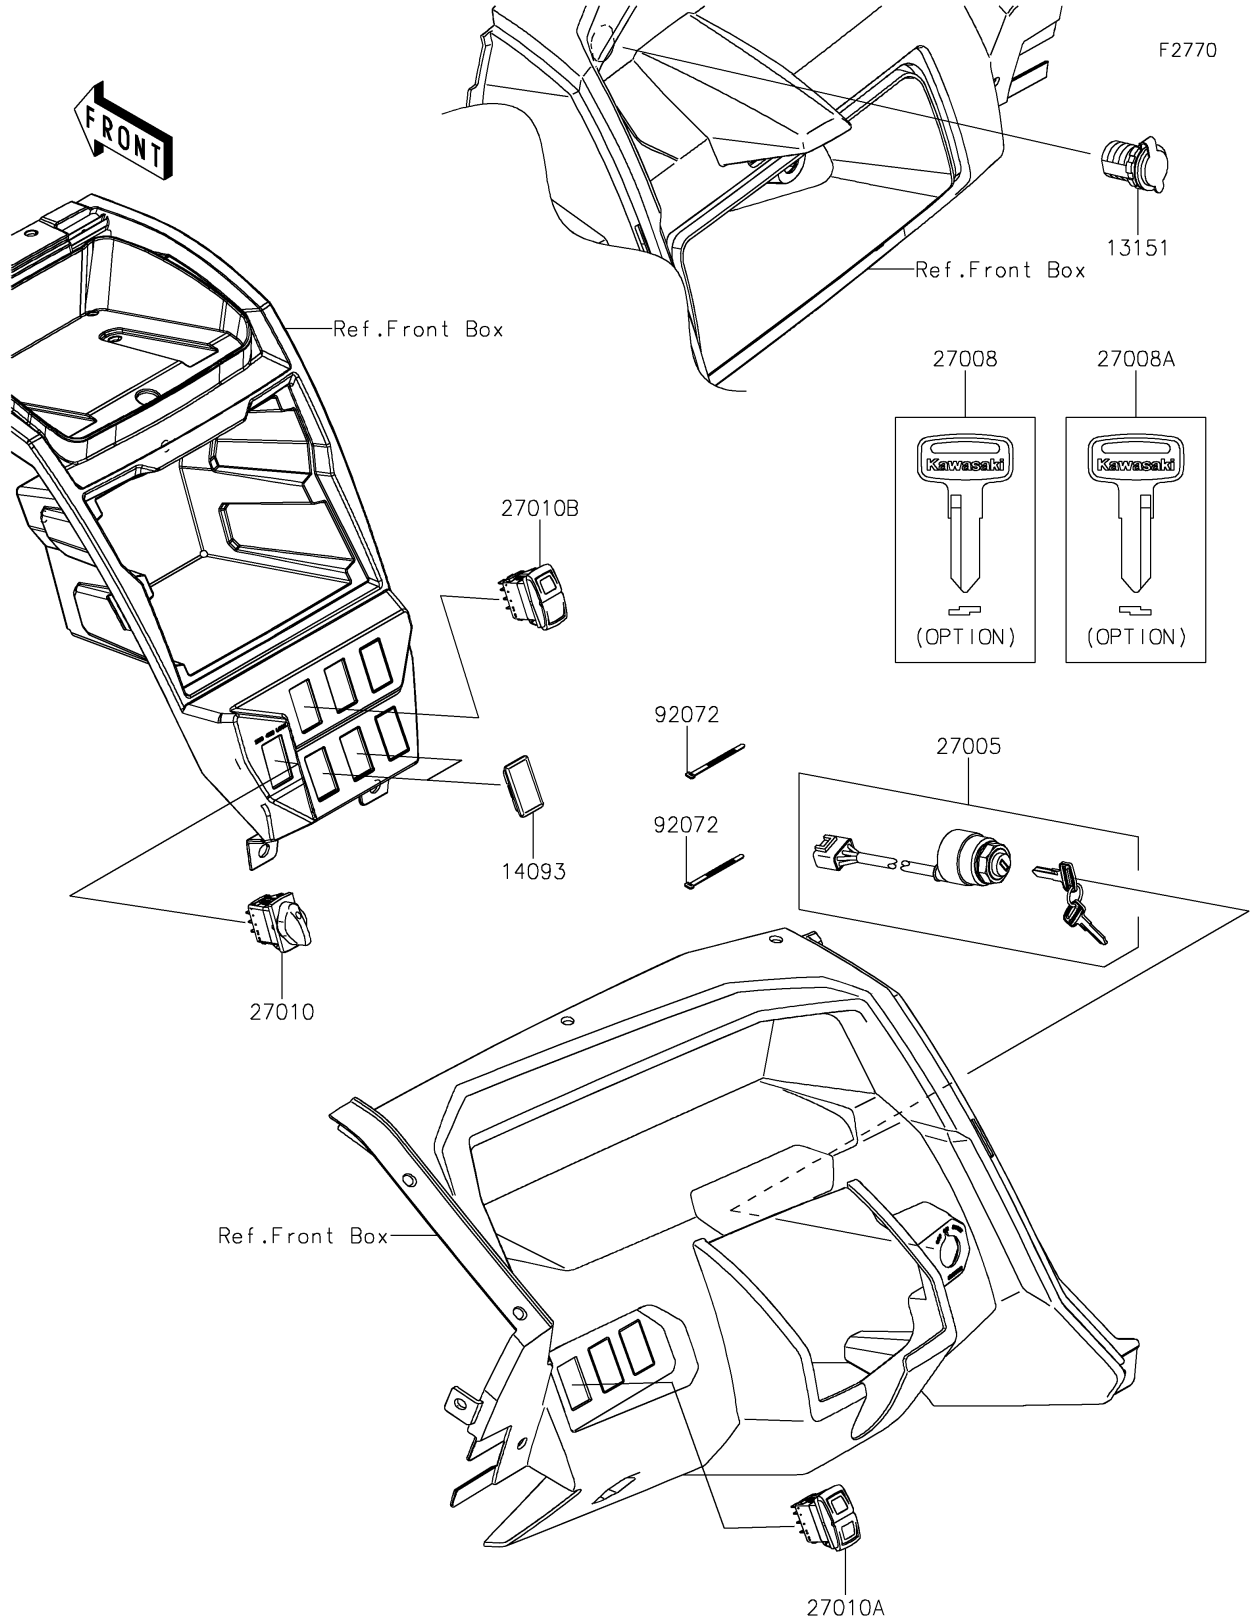

# 2023 TERYX® KRX4™ 1000 SE PARTS DIAGRAM

## Ignition Switch

## 2023 TERYX® KRX4™ 1000 SE PARTS LIST

### Ignition Switch

ITEM NAME	PART NUMBER	QUANTITY
SWITCH-COMP,OUTLET,12V (Ref # 13151)	13151-0556	1
COVER,SWITCH (Ref # 14093)	14093-1202	2
SWITCH-ASSY-IGNITION (Ref # 27005)	27005-0643	1
KEY-LOCK,BLANK (Ref # 27008)	27008-1153	1
KEY-LOCK,BLANK (Ref # 27008A)	27008-1157	1
SWITCH,2WD/4WD (Ref # 27010)	27010-0902	1
SWITCH,HEAD LIGHT (Ref # 27010A)	27010-0903	1
SWITCH,POWER MODE (Ref # 27010B)	27010-0904	1
BAND,L=123 (Ref # 92072)	92072-030	2