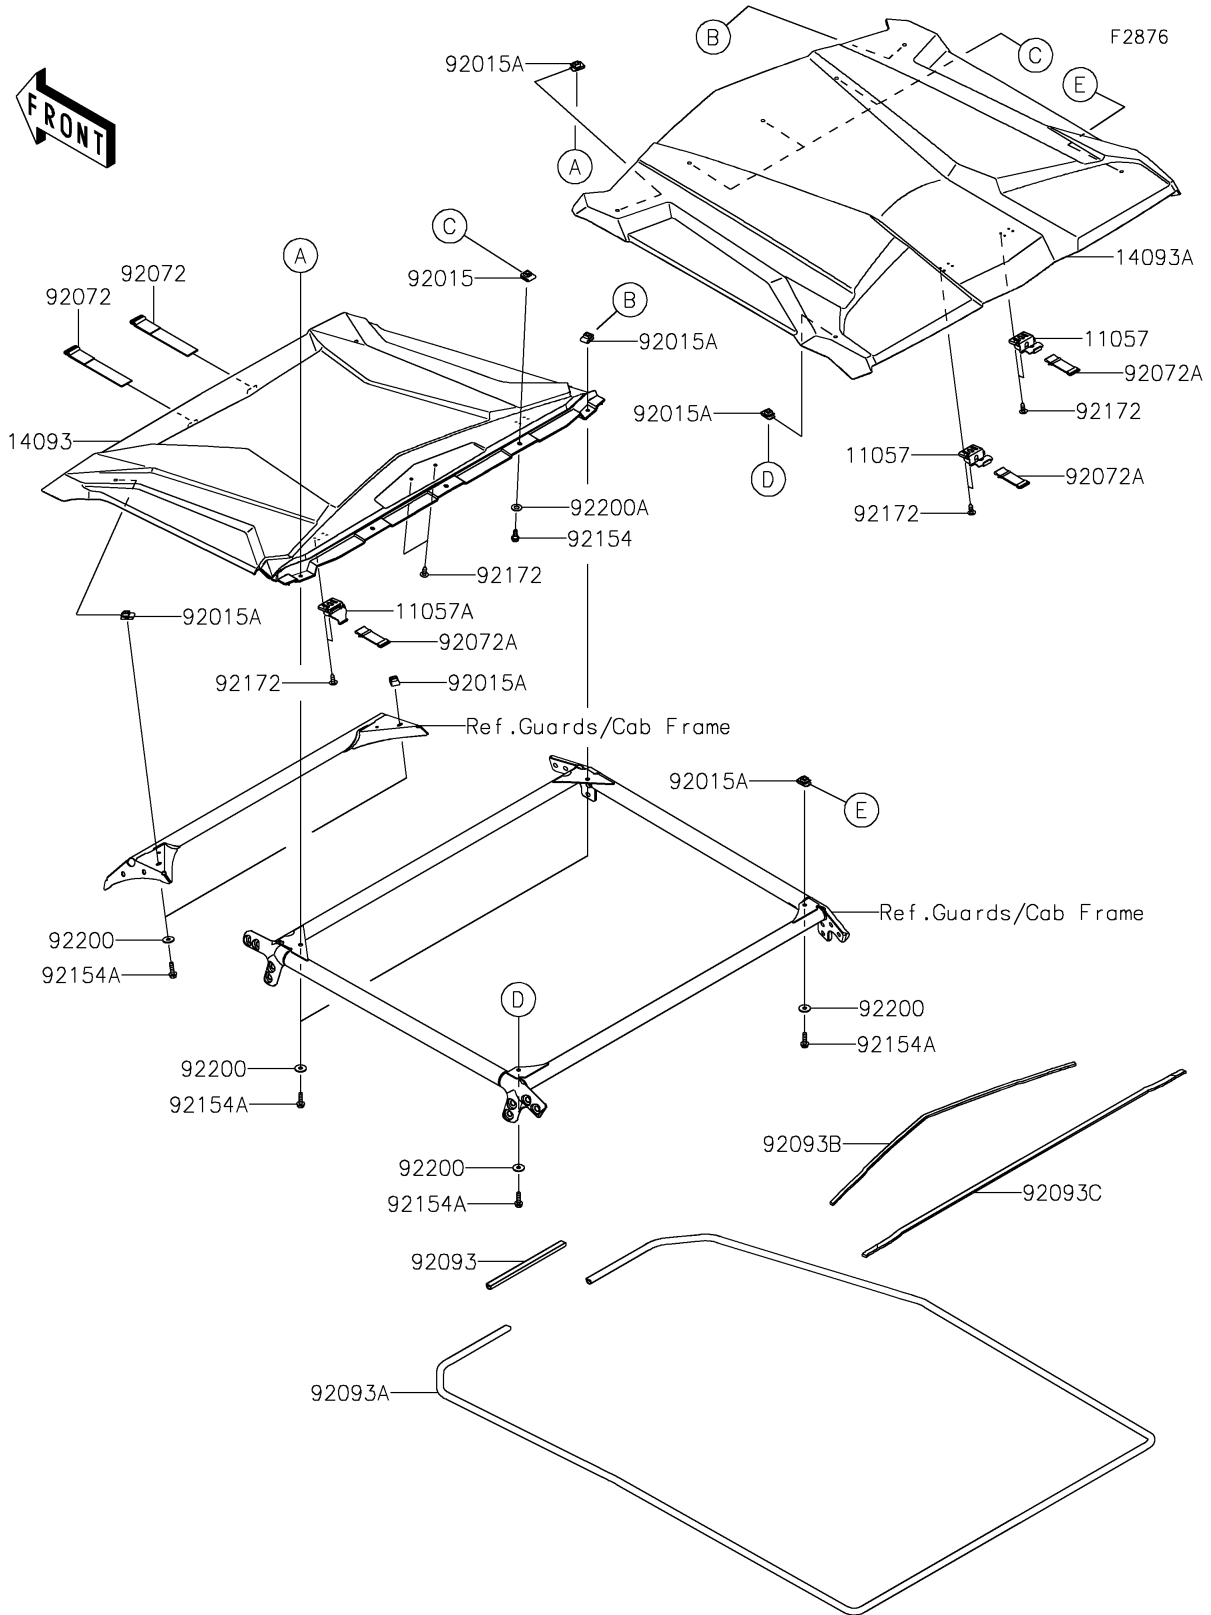

2023 Teryx KRX® 4 1000 SE PARTS DIAGRAM

Sun Top

2023 Teryx KRX® 4 1000 SE PARTS LIST

Sun Top

ITEM NAME	PART NUMBER	QUANTITY
BRACKET (Ref # 11057)	11057-3701	2
BRACKET (Ref # 11057A)	11057-7866	2
COVER,ROOF,FR (Ref # 14093)	14093-1271	1
COVER,ROOF,RR (Ref # 14093A)	14093-1272	1
NUT,CLAMP,6MM (Ref # 92015)	92015-1531	3
NUT,6MM (Ref # 92015A)	92015-1602	6
BAND (Ref # 92072)	92072-0871	2
BAND,TOOL (Ref # 92072A)	92072-1176	4
SEAL (Ref # 92093)	92093-0767	1
SEAL (Ref # 92093A)	92093-0768	1
SEAL (Ref # 92093B)	92093-0769	1
SEAL (Ref # 92093C)	92093-0770	1
BOLT,FLANGED,6X16 (Ref # 92154)	92154-0780	3
BOLT,FLANGED,6X22 (Ref # 92154A)	92154-1356	6
SCREW,6X16 (Ref # 92172)	92172-0284	18
WASHER,6.5X20X1.6 (Ref # 92200)	92200-0283	6
WASHER,8.5X18X1 (Ref # 92200A)	92200-2284	3