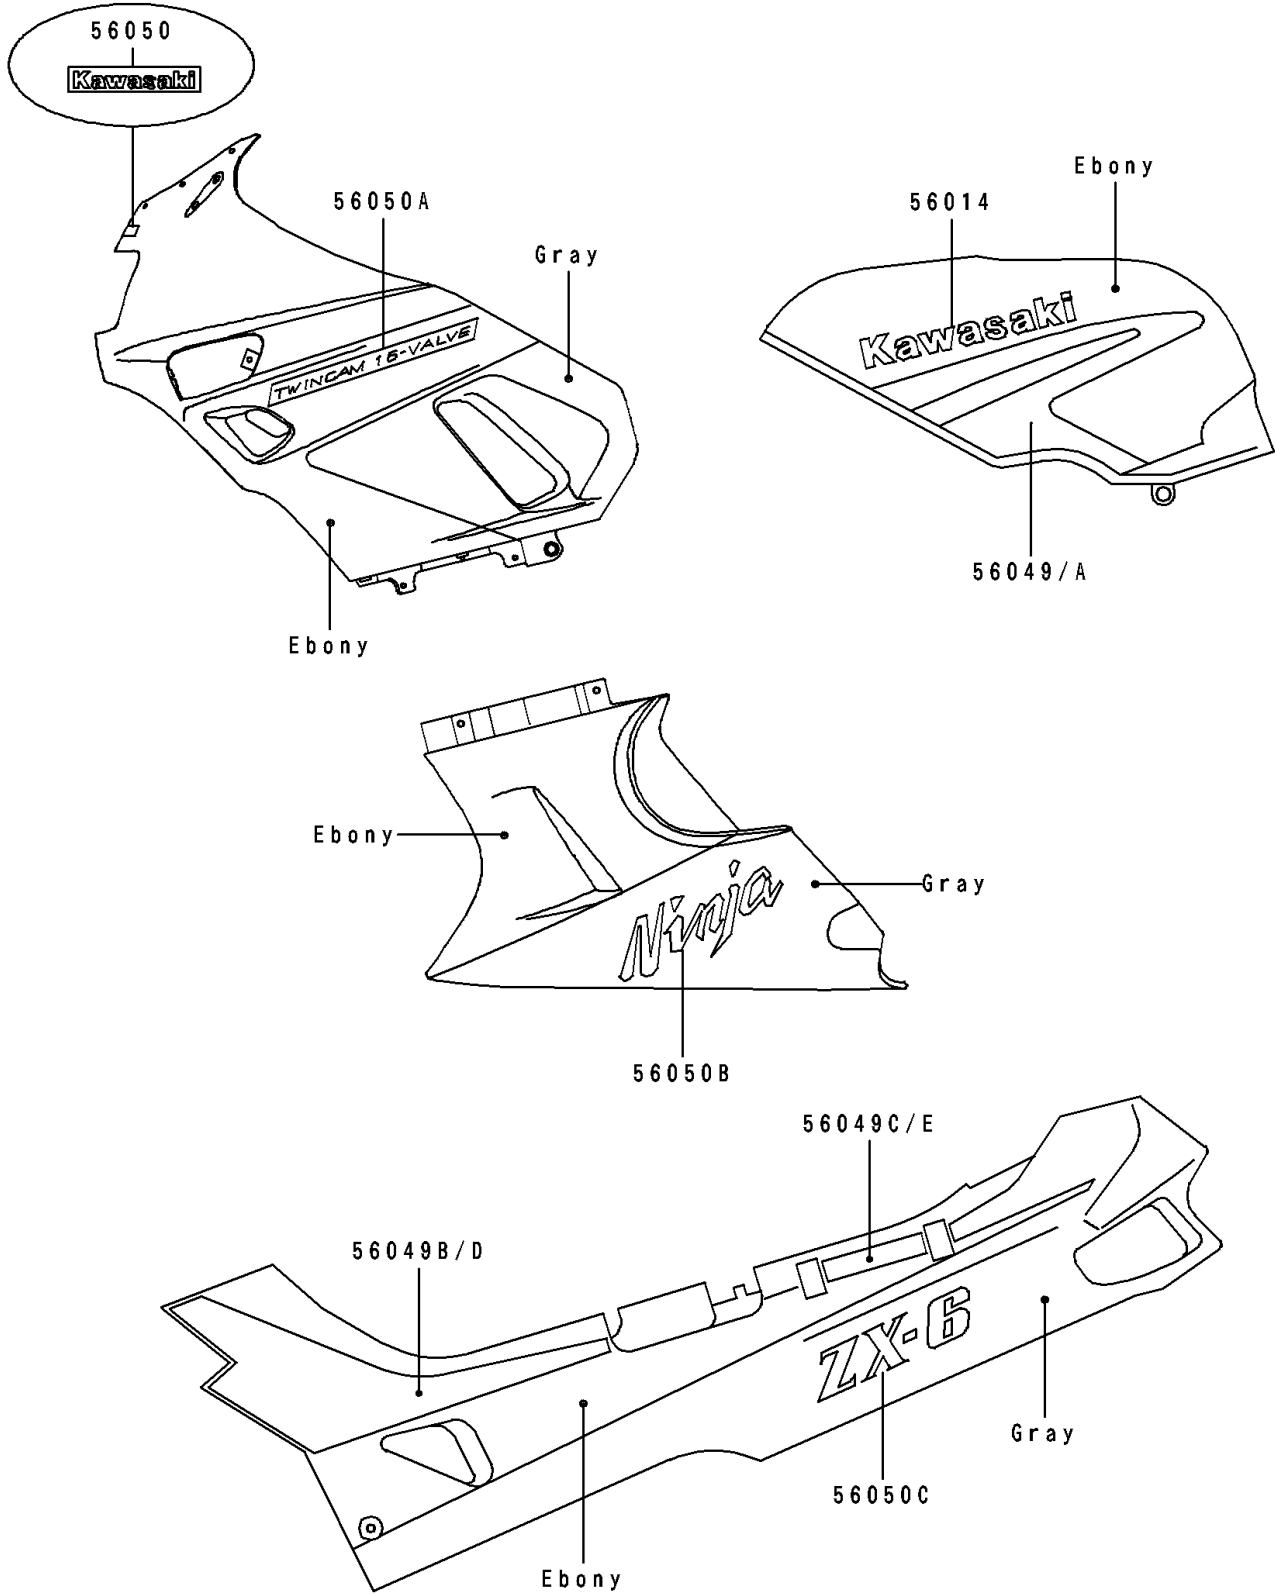

1992 Ninja® ZX™ -6 PARTS DIAGRAM

Decal(Ebony/Gray)(ZX600-D3)

F2861B

1992 Ninja® ZX™-6 PARTS LIST

Decal(Ebony/Gray)(ZX600-D3)

ITEM NAME	PART NUMBER	QUANTITY
EMBLEM,FUEL TANK,KAWASAKI (Ref # 56014)	56014-1253	2
PATTERN,FUEL TANK,LH (Ref # 56049)	56049-1643	1
PATTERN,FUEL TANK,RH (Ref # 56049A)	56049-1644	1
PATTERN,SIDE COVER,FR,LH (Ref # 56049B)	56049-1645	1
PATTERN,SIDE COVER,RR,LH (Ref # 56049C)	56049-1646	1
PATTERN,SIDE COVER,FR,RH (Ref # 56049D)	56049-1647	1
PATTERN,SIDE COVER,RR,RH (Ref # 56049E)	56049-1648	1
MARK,KAWASAKI (Ref # 56050)	56050-1503	1
MARK,TWIN CAM 16-VALVE (Ref # 56050A)	56050-1506	2
MARK,NINJA (Ref # 56050B)	56050-1587	2
MARK,ZX-6 (Ref # 56050C)	56050-1783	2