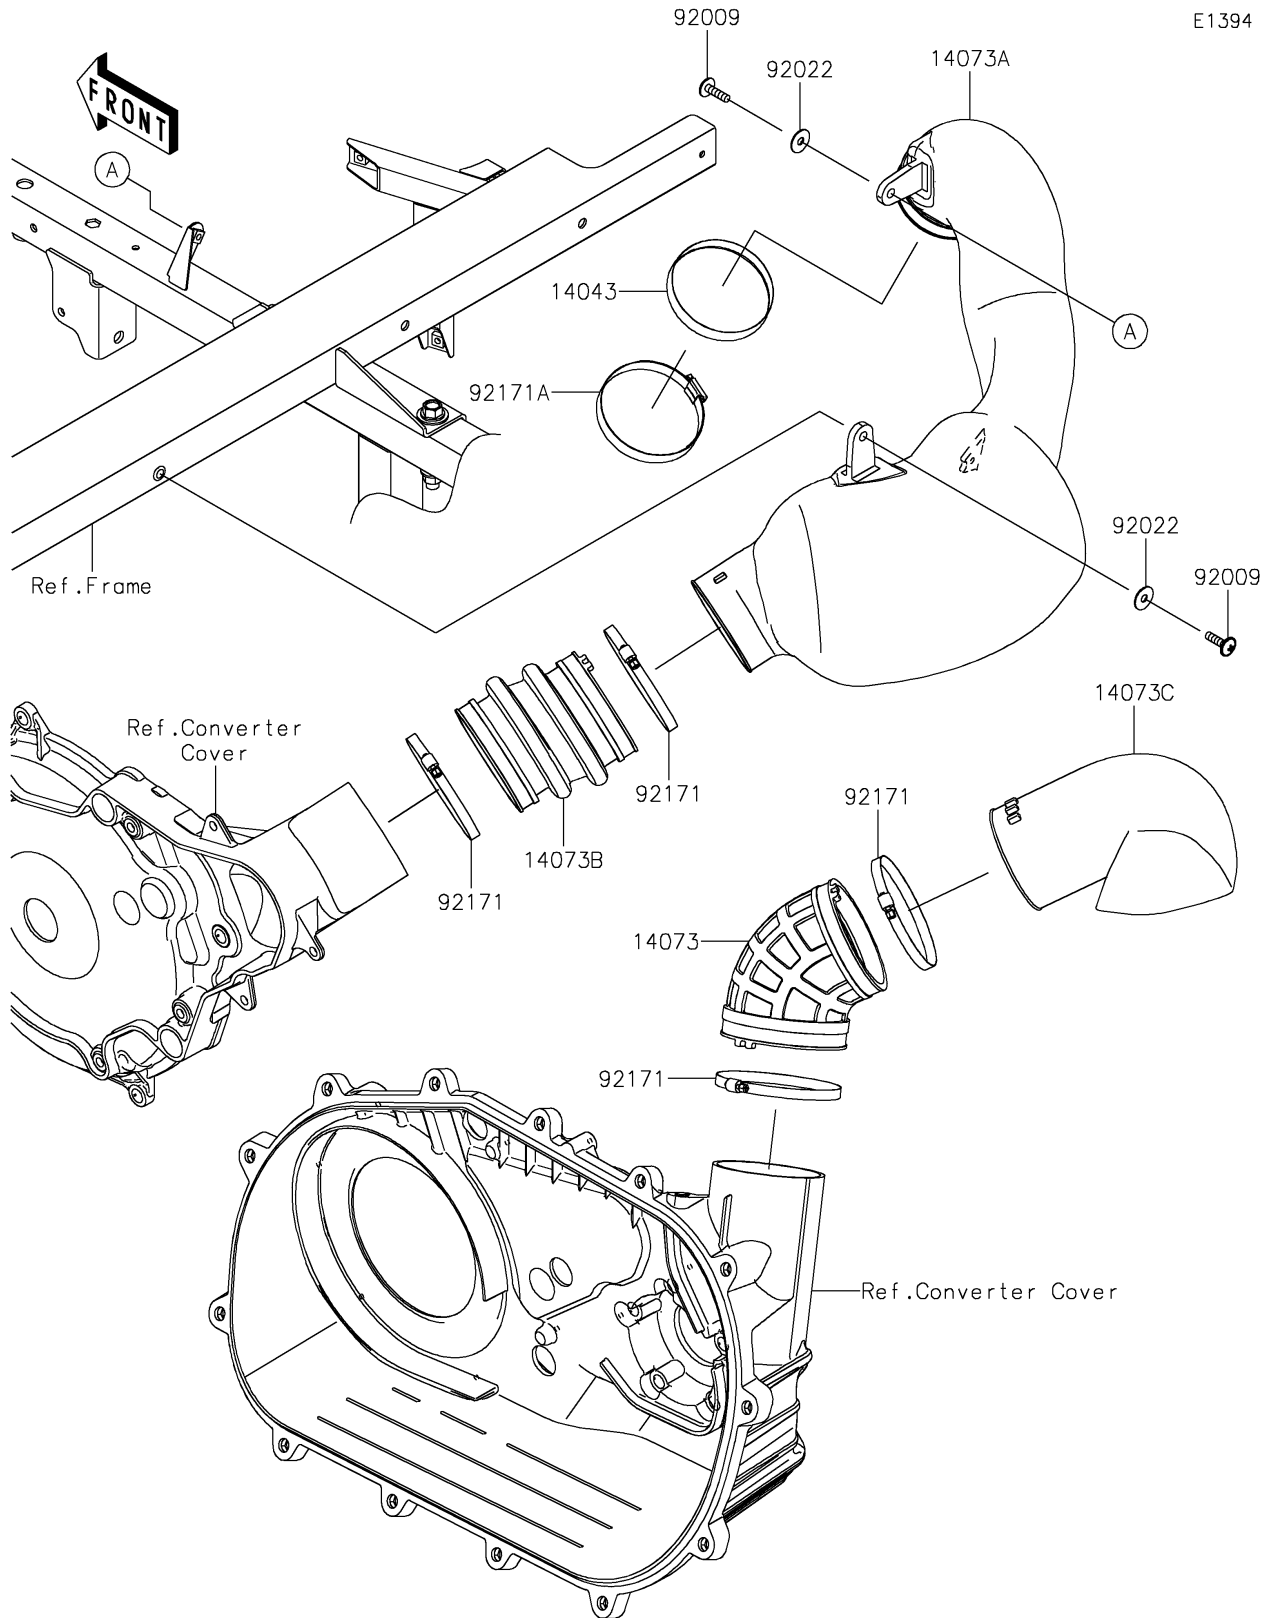

# 2025 MULE PRO-FX 1000 HD Edition PARTS DIAGRAM

## Air Cleaner-Belt Converter

E1394

### Air Cleaner-Belt Converter

ITEM NAME	PART NUMBER	QUANTITY
FILTER (Ref # 14043)	14043-0013	1
DUCT,EXHAUST (Ref # 14073)	14073-0788	1
DUCT,INTAKE (Ref # 14073A)	14073-0789	1
DUCT,INTAKE (Ref # 14073B)	14073-0790	1
DUCT,EXHAUST (Ref # 14073C)	14073-1886	1
SCREW,6X22 (Ref # 92009)	92009-1441	2
WASHER,PLAIN,6.5X20X1 (Ref # 92022)	92022-165	2
CLAMP (Ref # 92171)	92171-1383	4
CLAMP (Ref # 92171A)	92171-3716	1