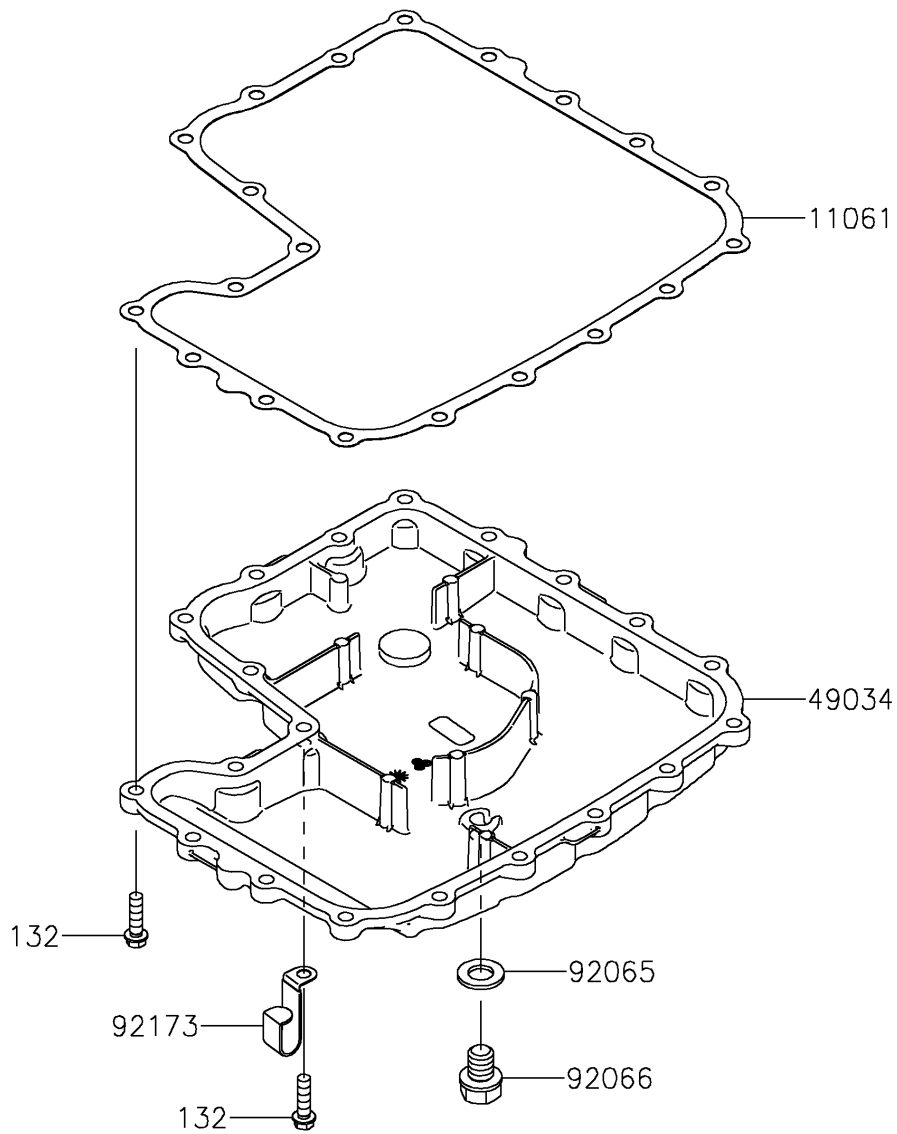

2024 MULE PRO-FX™ 1000 HD EDITION PARTS DIAGRAM

Oil Pan

E1434

2024 MULE PRO-FX™ 1000 HD EDITION PARTS LIST

Oil Pan

ITEM NAME	PART NUMBER	QUANTITY
GASKET,OIL PAN (Ref # 11061)	11061-1306	1
PAN-OIL (Ref # 49034)	49034-0584	1
GASKET,12X22X2 (Ref # 92065)	92065-097	1
PLUG,OIL DRAIN,12X15 (Ref # 92066)	92066-1174	1
CLAMP (Ref # 92173)	92173-2336	1
BOLT-FLANGED-SMALL,6X22 (Ref # 132)	132BB0622	20