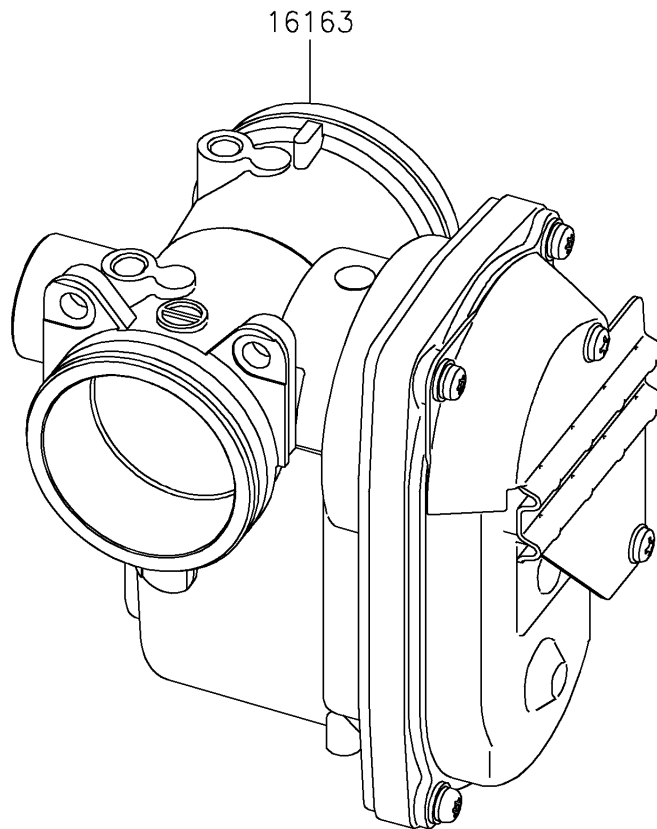

2024 MULE PRO-FX™ 1000 HD Edition PARTS DIAGRAM

Throttle

E1510

2024 MULE PRO-FX™ 1000 HD Edition PARTS LIST

Throttle

ITEM NAME	PART NUMBER	QUANTITY
THROTTLE-ASSY (Ref # 16163)	16163-1301	1