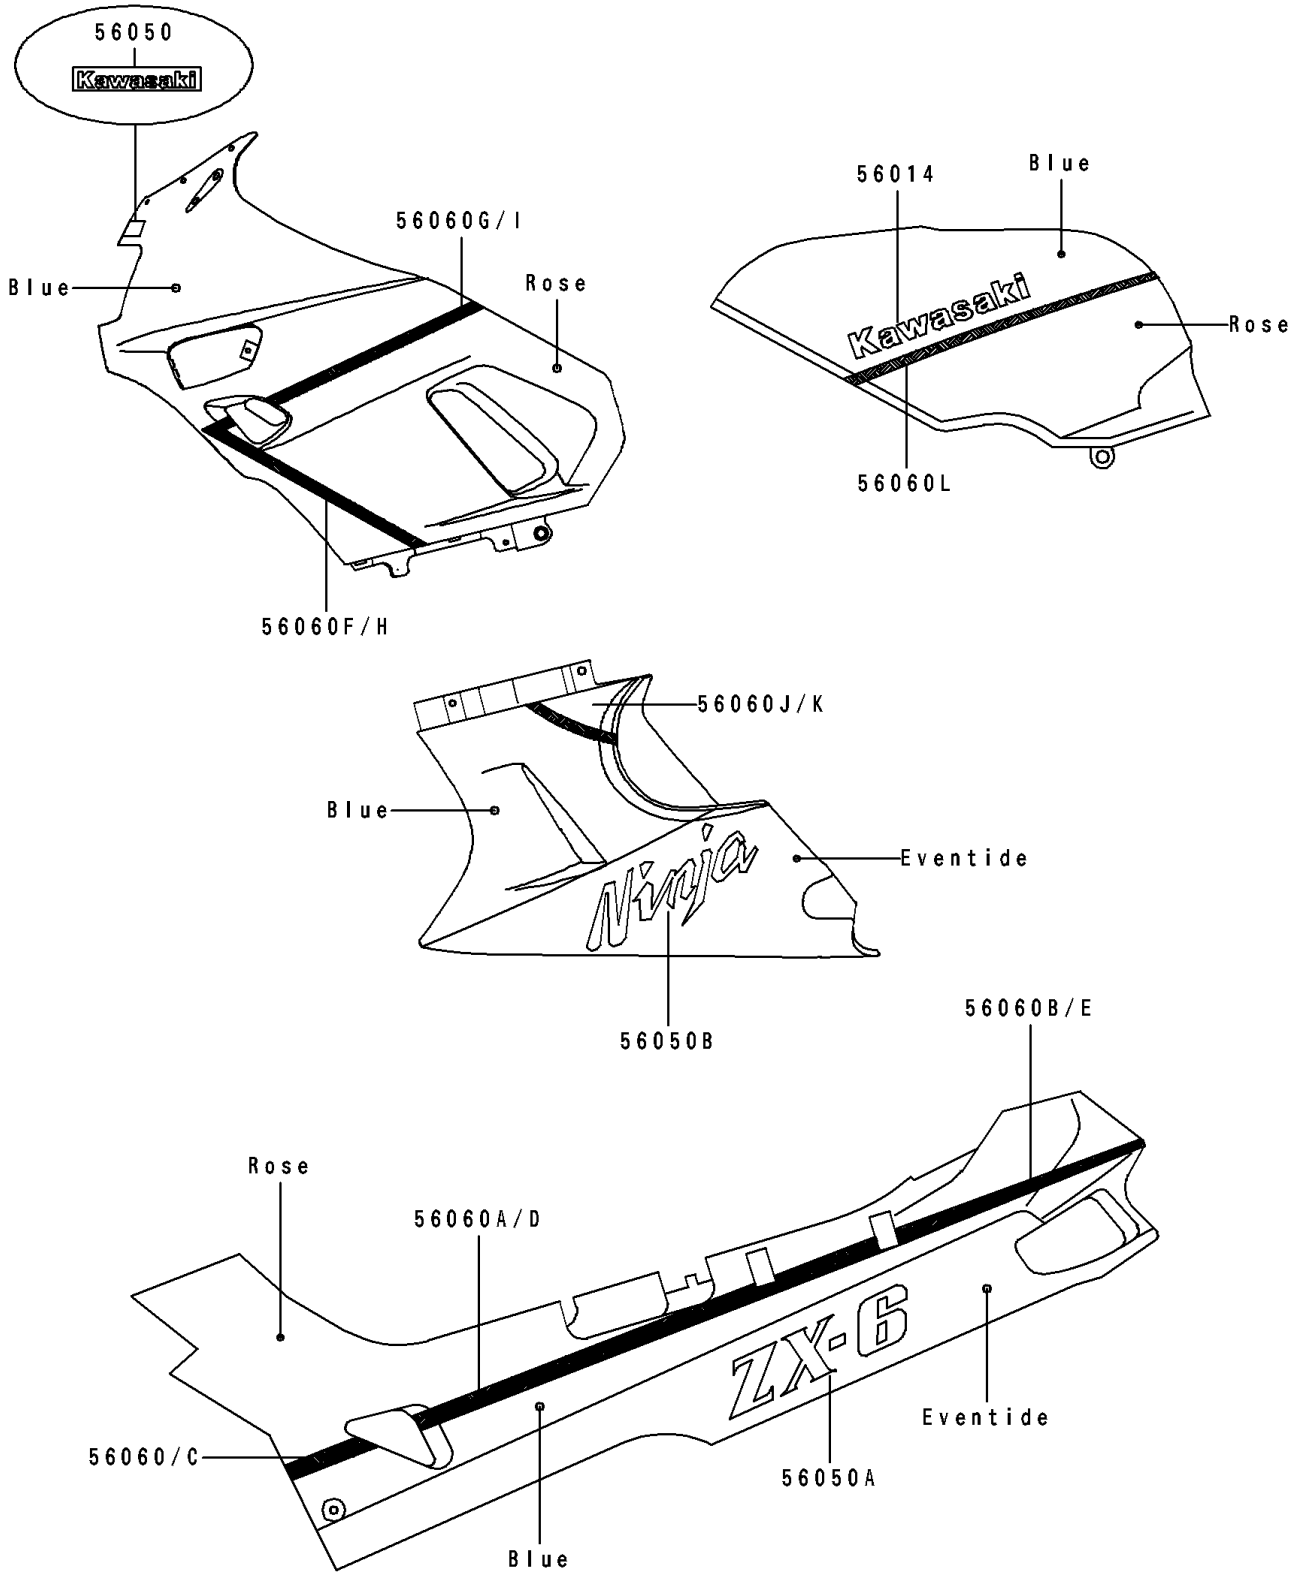

1993 Ninja® ZX™ -6 PARTS DIAGRAM

Decal(Nocturne)(ZX600-D4)

F2861D

1993 Ninja® ZX™-6 PARTS LIST

Decal(Nocturne)(ZX600-D4)

ITEM NAME	PART NUMBER	QUANTITY
EMBLEM,FUEL TANK,KAWASAKI (Ref # 56014)	56014-1276	2
MARK,KAWASAKI (Ref # 56050)	56050-1780	1
MARK,ZX-6 (Ref # 56050A)	56050-1859	2
MARK,NINJA (Ref # 56050B)	56050-1860	2
PATTERN,SIDE COVER,FR,LH (Ref # 56060)	56060-1121	1
PATTERN,SIDE COVER,CNT,LH (Ref # 56060A)	56060-1122	1
PATTERN,SIDE COVER,RR,LH (Ref # 56060B)	56060-1123	1
PATTERN,SIDE COVER,FR,RH (Ref # 56060C)	56060-1124	1
PATTERN,SIDE COVER,CNT,RH (Ref # 56060D)	56060-1125	1
PATTERN,SIDE COVER,RR,RH (Ref # 56060E)	56060-1126	1
PATTERN,UPP COWLING,FR,LH (Ref # 56060F)	56060-1127	1
PATTERN,UPP COWLING,RR,LH (Ref # 56060G)	56060-1128	1
PATTERN,UPP COWLING,FR,RH (Ref # 56060H)	56060-1129	1
PATTERN,UPP COWLING,RR,RH (Ref # 56060I)	56060-1130	1
PATTERN,LWR COWLING,LH (Ref # 56060J)	56060-1131	1
PATTERN,LWR COWLING,RH (Ref # 56060K)	56060-1132	1
PATTERN,FUEL TANK (Ref # 56060L)	56060-1201	1