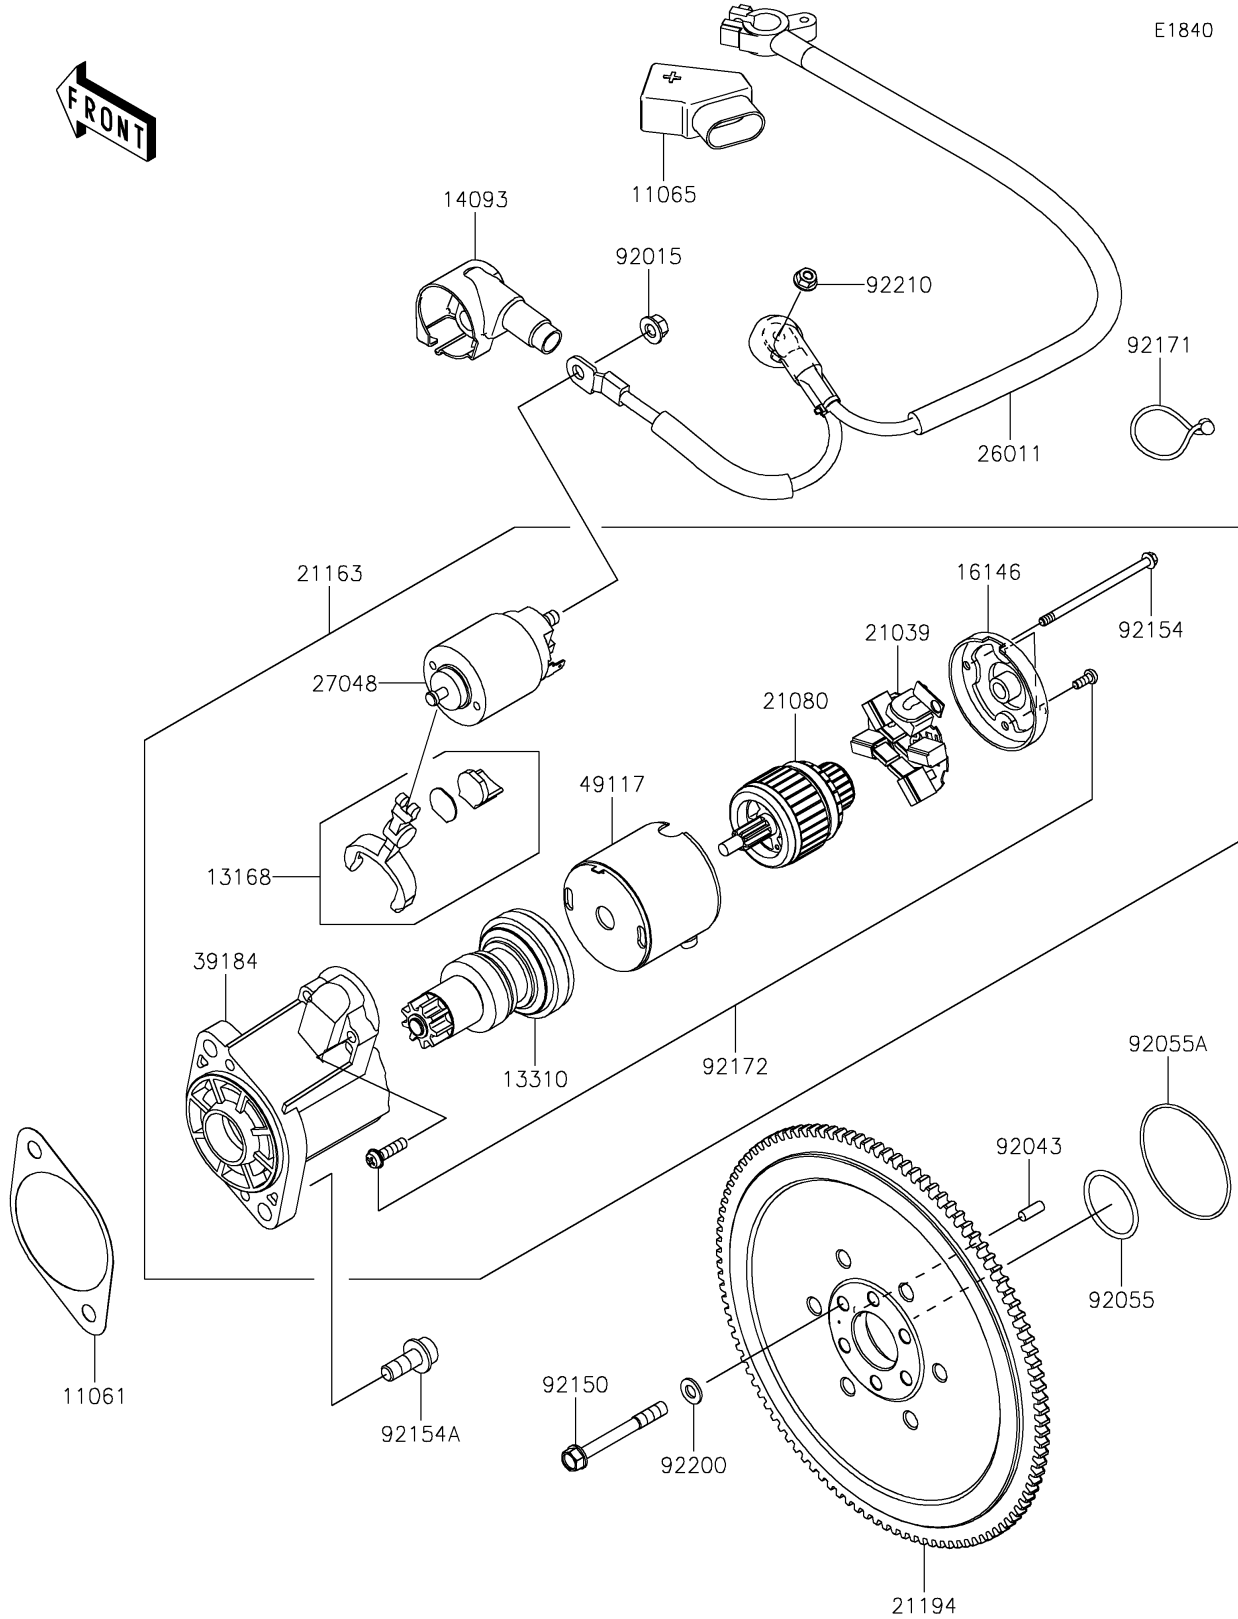

2024 MULE PRO-FX™ 1000 HD Edition PARTS DIAGRAM

Starter Motor

2024 MULE PRO-FX™ 1000 HD Edition PARTS LIST

Starter Motor

ITEM NAME	PART NUMBER	QUANTITY
GASKET,STARTER (Ref # 11061)	11061-1463	1
CAP (Ref # 11065)	11065-0850	1
LEVER (Ref # 13168)	13168-0935	1
SHAFT-ASSY (Ref # 13310)	13310-0577	1
COVER,STARTER LEAD WIRE (Ref # 14093)	14093-1523	1
COVER-ASSY (Ref # 16146)	16146-0733	1
BRUSH (Ref # 21039)	21039-0015	1
ARMATURE (Ref # 21080)	21080-0015	1
STARTER-ELECTRIC (Ref # 21163)	21163-0805	1
FLYWHEEL-COMP (Ref # 21194)	21194-0725	1
WIRE-LEAD,BATTERY-GENERATOR (Ref # 26011)	26011-2461	1
SWITCH-ASSY (Ref # 27048)	27048-0059	1
BRACKET-ASSY (Ref # 39184)	39184-0747	1
YOKE (Ref # 49117)	49117-0610	1
NUT,8MM (Ref # 92015)	92015-1402	1
PIN,6X16 (Ref # 92043)	92043-1690	1
RING-O,35.8X3.0 (Ref # 92055)	92055-1005	1
RING-O,70.2X74.0X1.90 (Ref # 92055A)	92055-1672	1
BOLT,8X70 (Ref # 92150)	92150-1483	6
BOLT,STARTER (Ref # 92154)	92154-7040	2
BOLT,SOCKET,10X25 (Ref # 92154A)	92154-7070	2
CLAMP (Ref # 92171)	92171-1185	1
SCREW (Ref # 92172)	92172-0770	1
WASHER,8.2X16X1.6 (Ref # 92200)	92200-0047	6
NUT,6MM (Ref # 92210)	92210-0188	1