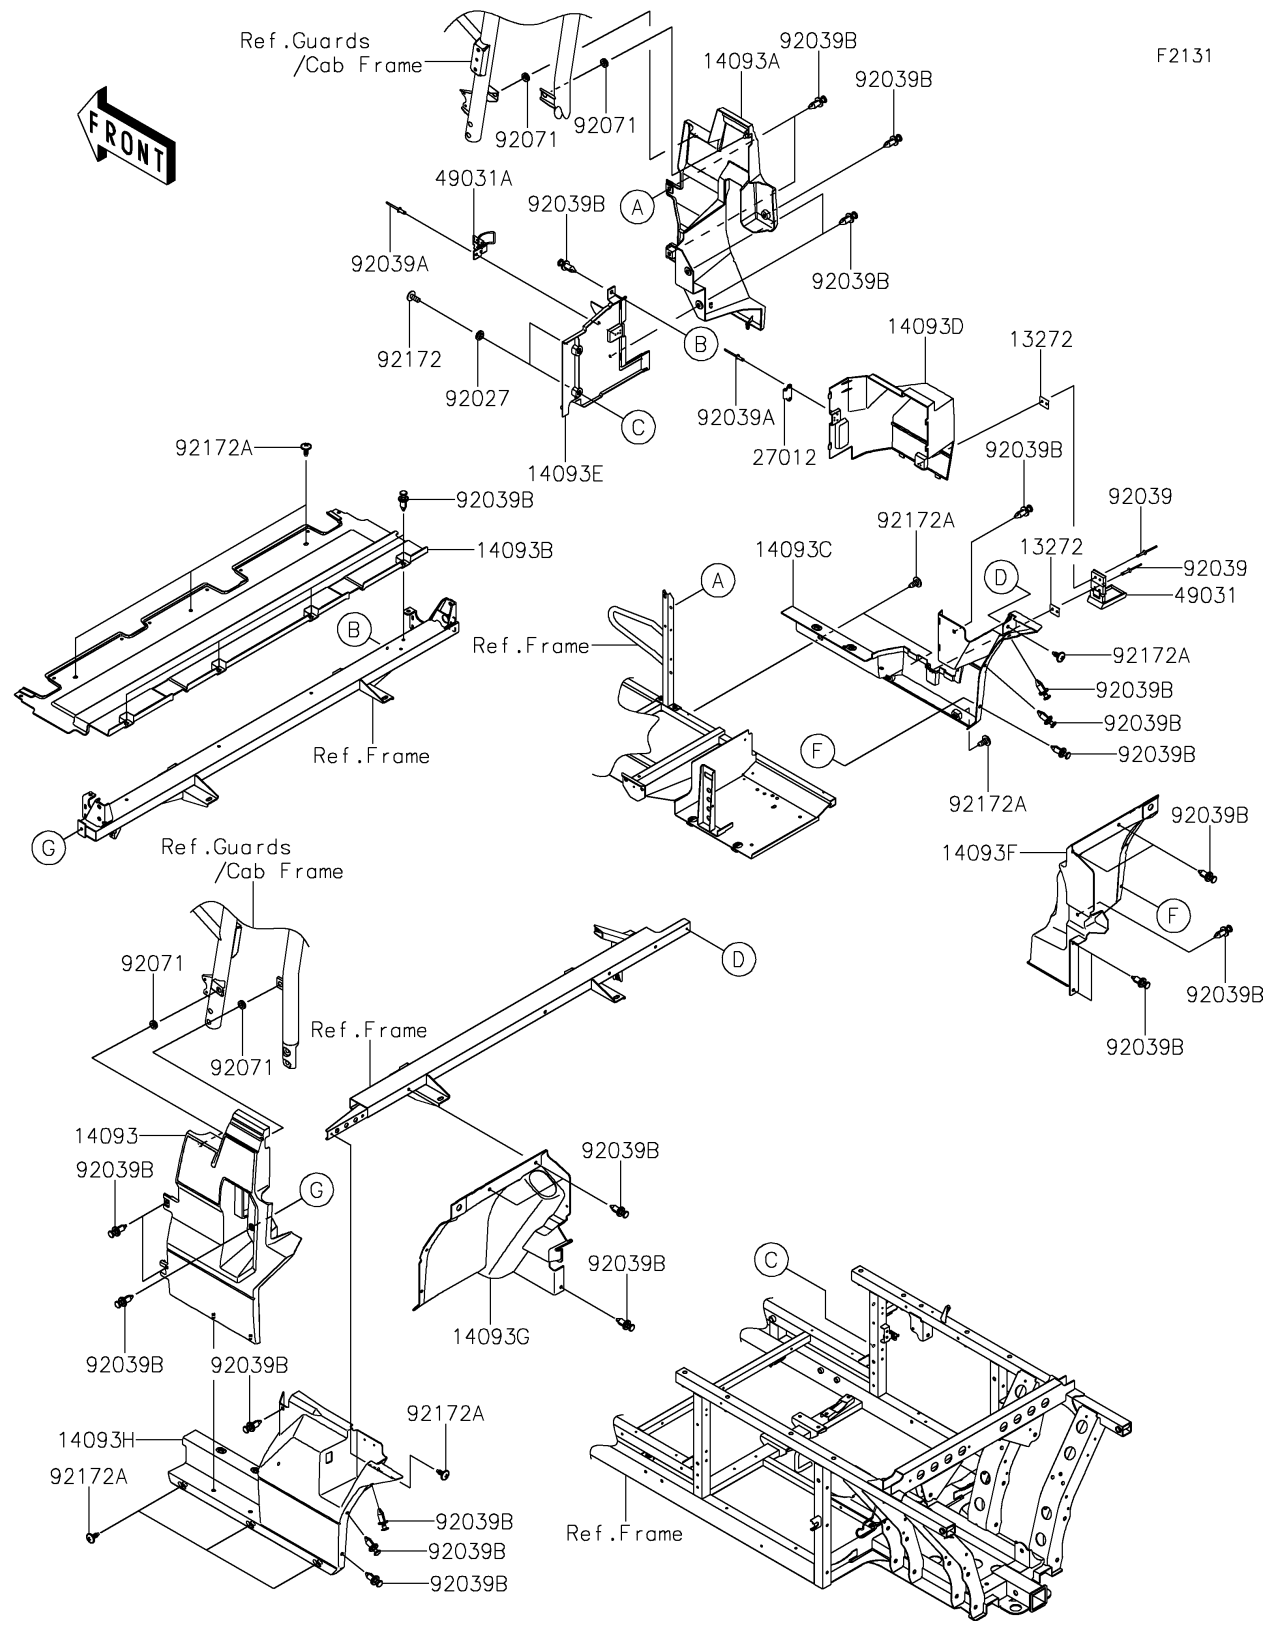

2024 MULE PRO-FX™ 1000 HD EDITION PARTS DIAGRAM

Frame Fittings(Rear)

2024 MULE PRO-FX™ 1000 HD EDITION PARTS LIST

Frame Fittings(Rear)

ITEM NAME	PART NUMBER	QUANTITY
PLATE,LATCH (Ref # 13272)	13272-1828	2
COVER,SIDE,LH,FR,F.BLACK (Ref # 14093)	14093-0167-6Z	1
COVER,SIDE,RH,FR,F.BLACK (Ref # 14093A)	14093-0168-6Z	1
COVER,SEAT,BACK (Ref # 14093B)	14093-0171	1
COVER,SIDE,RH,RR (Ref # 14093C)	14093-0173	1
COVER,SIDE,RH,A/C MAINT. (Ref # 14093D)	14093-0371	1
COVER,SIDE,RH,A/C,FR (Ref # 14093E)	14093-0372	1
COVER,RR,FLOOR,MUD,RH (Ref # 14093F)	14093-0389	1
COVER,RR,FLOOR,MUD,LH (Ref # 14093G)	14093-1198	1
COVER,SIDE,LH,RR (Ref # 14093H)	14093-1199	1
HOOK,STRIKER (Ref # 27012)	27012-0806	1
LATCH,A/C (Ref # 49031)	49031-0007	1
LATCH,TOGGLE (Ref # 49031A)	49031-0015	1
COLLAR,L=4.6 (Ref # 92027)	92027-1168	2
RIVET,3.2X13.4 (Ref # 92039)	92039-0739	4
RIVET (Ref # 92039A)	92039-0747	4
RIVET (Ref # 92039B)	92039-0776	29
GROMMET (Ref # 92071)	92071-056	4
SCREW,6X16 (Ref # 92172)	92172-0236	2
SCREW,6X16 (Ref # 92172A)	92172-0711	11