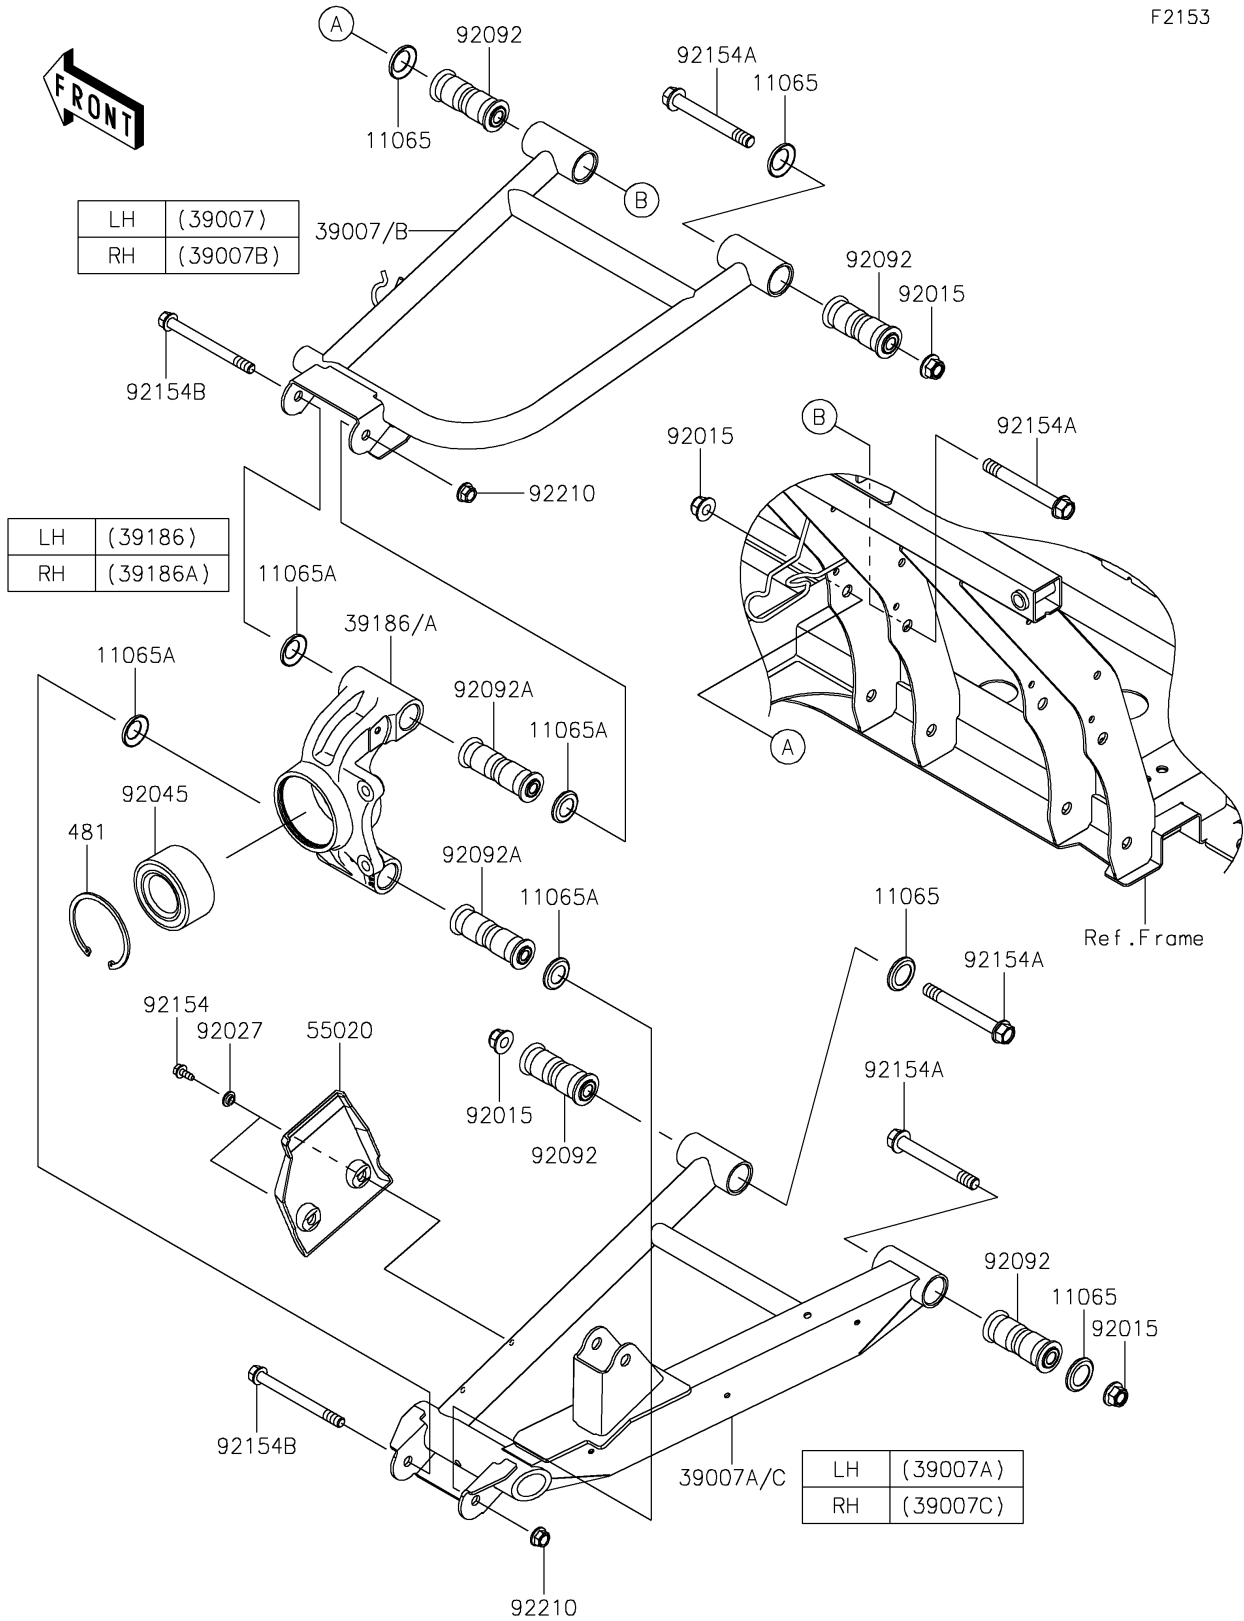

2025 MULE PRO-FX 1000 HD Edition PARTS DIAGRAM

Rear Suspension

F2153

2025 MULE PRO-FX 1000 HD Edition PARTS LIST

Rear Suspension

ITEM NAME	PART NUMBER	QUANTITY
CAP,ARM (Ref # 11065)	11065-0838	8
CAP (Ref # 11065A)	11065-0849	8
ARM-SUSP,RR,UPP,LH,BLACK (Ref # 39007)	39007-0481-10	1
ARM-SUSP,RR,LWR,LH,BLACK (Ref # 39007A)	39007-0482-10	1
ARM-SUSP,RR,UPP,RH,BLACK (Ref # 39007B)	39007-0483-10	1
ARM-SUSP,RR,LWR,RH,BLACK (Ref # 39007C)	39007-0484-10	1
KNUCKLE,RR,LH (Ref # 39186)	39186-0317	1
KNUCKLE,RR,RH (Ref # 39186A)	39186-0318	1
GUARD,RR CVJ (Ref # 55020)	55020-0931	2
NUT,LOCK,FLANGED,12MM (Ref # 92015)	92015-1433	8
COLLAR,L=4.6 (Ref # 92027)	92027-1168	4
BEARING-BALL,40X74X36 (Ref # 92045)	92045-0993	2
BUSHING-RUBBER,12X20X78 (Ref # 92092)	92092-0028	8
BUSHING-RUBBER,10.1X17X88 (Ref # 92092A)	92092-0029	4
BOLT,6X15.6 (Ref # 92154)	92154-1250	4
BOLT,FLANGED,12X100 (Ref # 92154A)	92154-1318	8
BOLT,FLANGED,10X110 (Ref # 92154B)	92154-1353	4
NUT,LOCK,FLANGED,10MM (Ref # 92210)	92210-0276	4
CIRCLIP-TYPE-C (Ref # 481)	481J7500	2