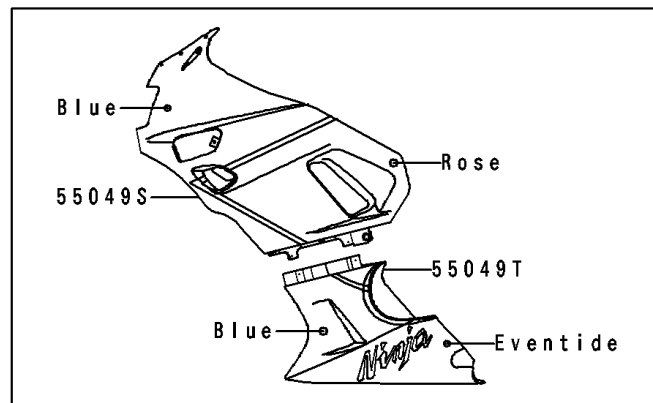

1993 Ninja® ZX™ -6 PARTS DIAGRAM

Cowling(ZX600-D4)

1993 Ninja® ZX™ -6 PARTS LIST

Cowling(ZX600-D4)

ITEM NAME	PART NUMBER	QUANTITY
CAP,INNER COWLING,LH (Ref # 11012)	11012-1735	1
CAP,MIRROR,BLACK (Ref # 11012A)	11012-1751-6Z	2
BRACKET,COWLING (Ref # 11046)	11046-1962	1
BRACKET,LWR COWLING (Ref # 11047)	11047-1091	1
COVER,COWLING,CNT,G.GRAY (Ref # 14024)	14024-1877-HN	1
COVER,INNER COWLING,LH (Ref # 14024A)	14024-1901	1
COVER,INNER COWLING,RH (Ref # 14024B)	14024-1902	1
DUCT,AIR INTAKE,LH (Ref # 14073)	14073-1426	1
DUCT,AIR INTAKE,RH (Ref # 14073A)	14073-1427	1
CASE-TOOL (Ref # 32098)	32098-1093	1
WINDSHIELD (Ref # 39154)	39154-1109	1
TRIM (Ref # 53044)	53044-1218	2
COWLING,FR,M.N.BLUE (Ref # 55028)	55028-1244-TK	1
COWLING.,UPP,BLUE/ROSE (Ref # 55049S)	55049-5127-TG	1
COWLING.,LWR,BLUE/EVENTIDE (Ref # 55049T)	55049-5128-TJ	1
MIRROR-ASSY,LH,M.N.BLUE (Ref # 56001)	56001-1394-C6	1
MIRROR-ASSY,RH,M.N.BLUE (Ref # 56001A)	56001-1395-C6	1
SCREW,6X14,WHITE (Ref # 92009)	92009-1287	2
SCREW,6X14 (Ref # 92009A)	92009-1288	2
SCREW,6X14 (Ref # 92009B)	92009-1611	7
SCREW,6X16 (Ref # 92009C)	92009-1621	4
SCREW,5X16 (Ref # 92009D)	92009-1654	12
NUT,FLANGED,6MM (Ref # 92015)	92015-1233	4
NUT,5MM,COWLING (Ref # 92015A)	92015-1343	2
NUT,5MM (Ref # 92015B)	92015-1573	6
NUT,6MM (Ref # 92015C)	92015-1602	4
NUT,FLANGED,LOCK,8MM (Ref # 92015D)	92015-1696	1
NUT,WELL,5MM (Ref # 92015E)	92015-1757	4
WASHER,NYLON,5.3X11.5X1.5 (Ref # 92022)	92022-1521	6

1993 Ninja® ZX™-6 PARTS LIST

Cowling(ZX600-D4)

ITEM NAME	PART NUMBER	QUANTITY
GROMMET (Ref # 92071)	92071-056	1
BAND,L=300 (Ref # 92072)	92072-1235	1
BOLT,6X14 (Ref # 92150)	92150-1133	2
BOLT-FLANGED (Ref # 130)	130J0612	2
BOLT-FLANGED (Ref # 130A)	130J0812	2