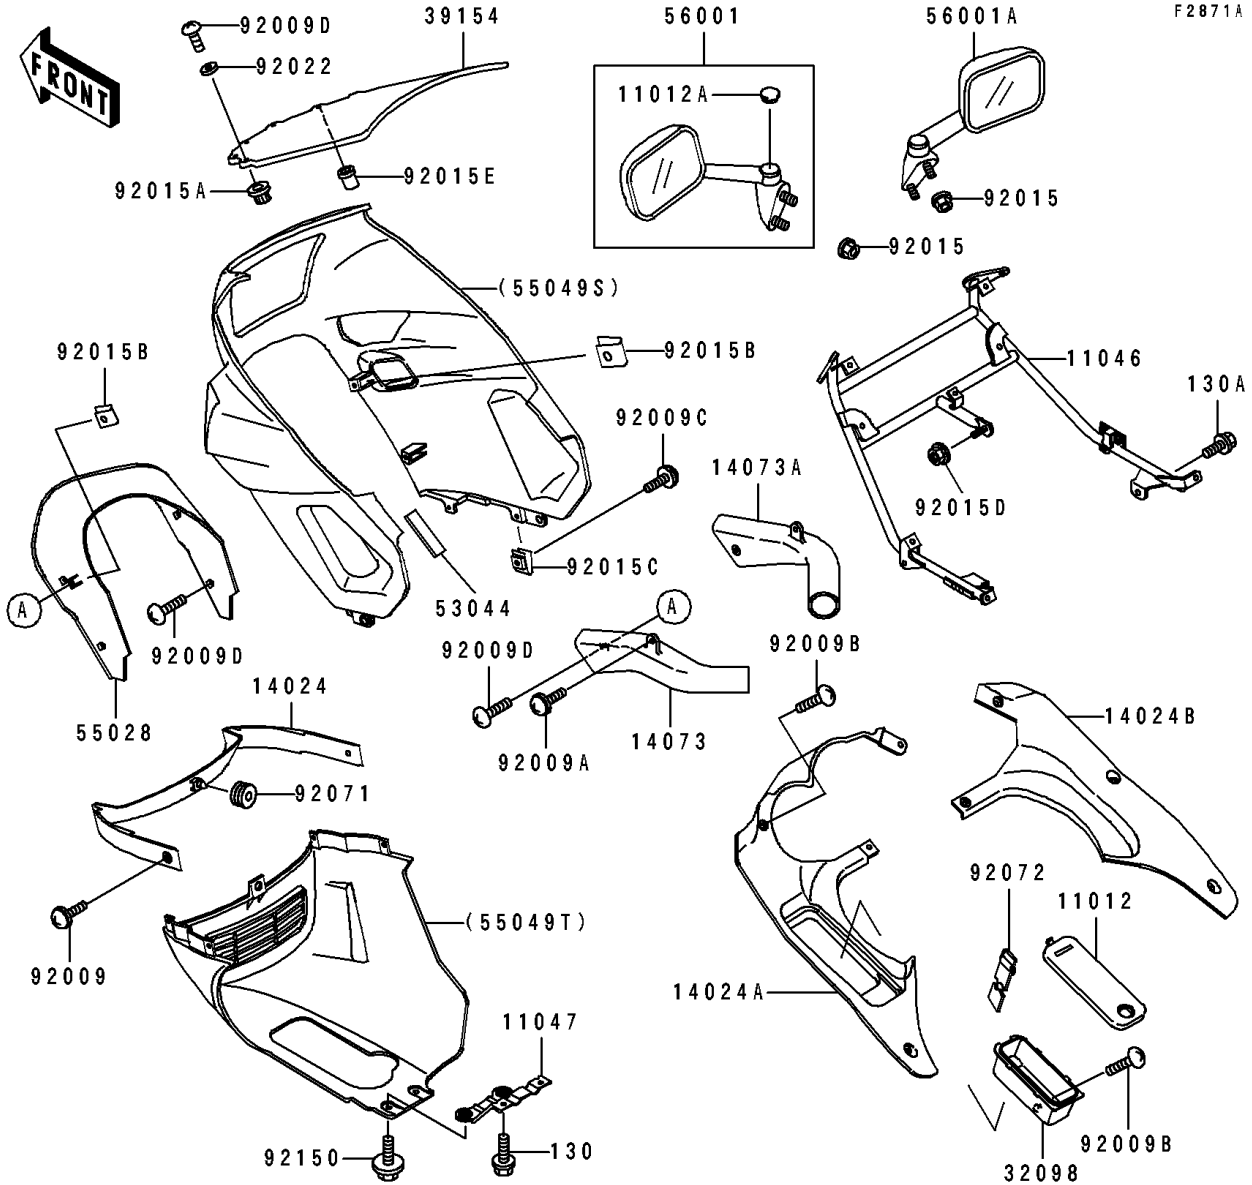

1993 Ninja® ZX™ -6 PARTS DIAGRAM

Cowling(ZX600-D4)

1993 Ninja® ZX™ -6 PARTS LIST

Cowling(ZX600-D4)

ITEM NAME	PART NUMBER	QUANTITY
CAP,INNER COWLING,LH (Ref # 11012)	11012-1735	1
CAP,MIRROR,BLACK (Ref # 11012A)	11012-1751-6Z	2
BRACKET,COWLING (Ref # 11046)	11046-1962	1
BRACKET,LWR COWLING (Ref # 11047)	11047-1091	1
COVER,COWLING,CNT,G.GRAY (Ref # 14024)	14024-1877-HN	1
COVER,INNER COWLING,LH (Ref # 14024A)	14024-1901	1
COVER,INNER COWLING,RH (Ref # 14024B)	14024-1902	1
DUCT,AIR INTAKE,LH (Ref # 14073)	14073-1426	1
DUCT,AIR INTAKE,RH (Ref # 14073A)	14073-1427	1
CASE-TOOL (Ref # 32098)	32098-1093	1
WINDSHIELD (Ref # 39154)	39154-1109	1
TRIM (Ref # 53044)	53044-1218	2
COWLING,FR,M.N.BLUE (Ref # 55028)	55028-1244-TK	1
COWLING.,UPP,BLUE/ROSE (Ref # 55049S)	55049-5127-TG	1
COWLING.,LWR,BLUE/EVENTIDE (Ref # 55049T)	55049-5128-TJ	1
MIRROR-ASSY,LH,M.N.BLUE (Ref # 56001)	56001-1394-C6	1
MIRROR-ASSY,RH,M.N.BLUE (Ref # 56001A)	56001-1395-C6	1
SCREW,6X14,WHITE (Ref # 92009)	92009-1287	2
SCREW,6X14 (Ref # 92009A)	92009-1288	2
SCREW,6X14 (Ref # 92009B)	92009-1611	7
SCREW,6X16 (Ref # 92009C)	92009-1621	4
SCREW,5X16 (Ref # 92009D)	92009-1654	12
NUT,FLANGED,6MM (Ref # 92015)	92015-1233	4
NUT,5MM,COWLING (Ref # 92015A)	92015-1343	2
NUT,5MM (Ref # 92015B)	92015-1573	6
NUT,6MM (Ref # 92015C)	92015-1602	4
NUT,FLANGED,LOCK,8MM (Ref # 92015D)	92015-1696	1
NUT,WELL,5MM (Ref # 92015E)	92015-1757	4
WASHER,NYLON,5.3X11.5X1.5 (Ref # 92022)	92022-1521	6

1993 Ninja® ZX™-6 PARTS LIST

Cowling(ZX600-D4)

ITEM NAME	PART NUMBER	QUANTITY
GROMMET (Ref # 92071)	92071-056	1
BAND,L=300 (Ref # 92072)	92072-1235	1
BOLT,6X14 (Ref # 92150)	92150-1133	2
BOLT-FLANGED (Ref # 130)	130J0612	2
BOLT-FLANGED (Ref # 130A)	130J0812	2