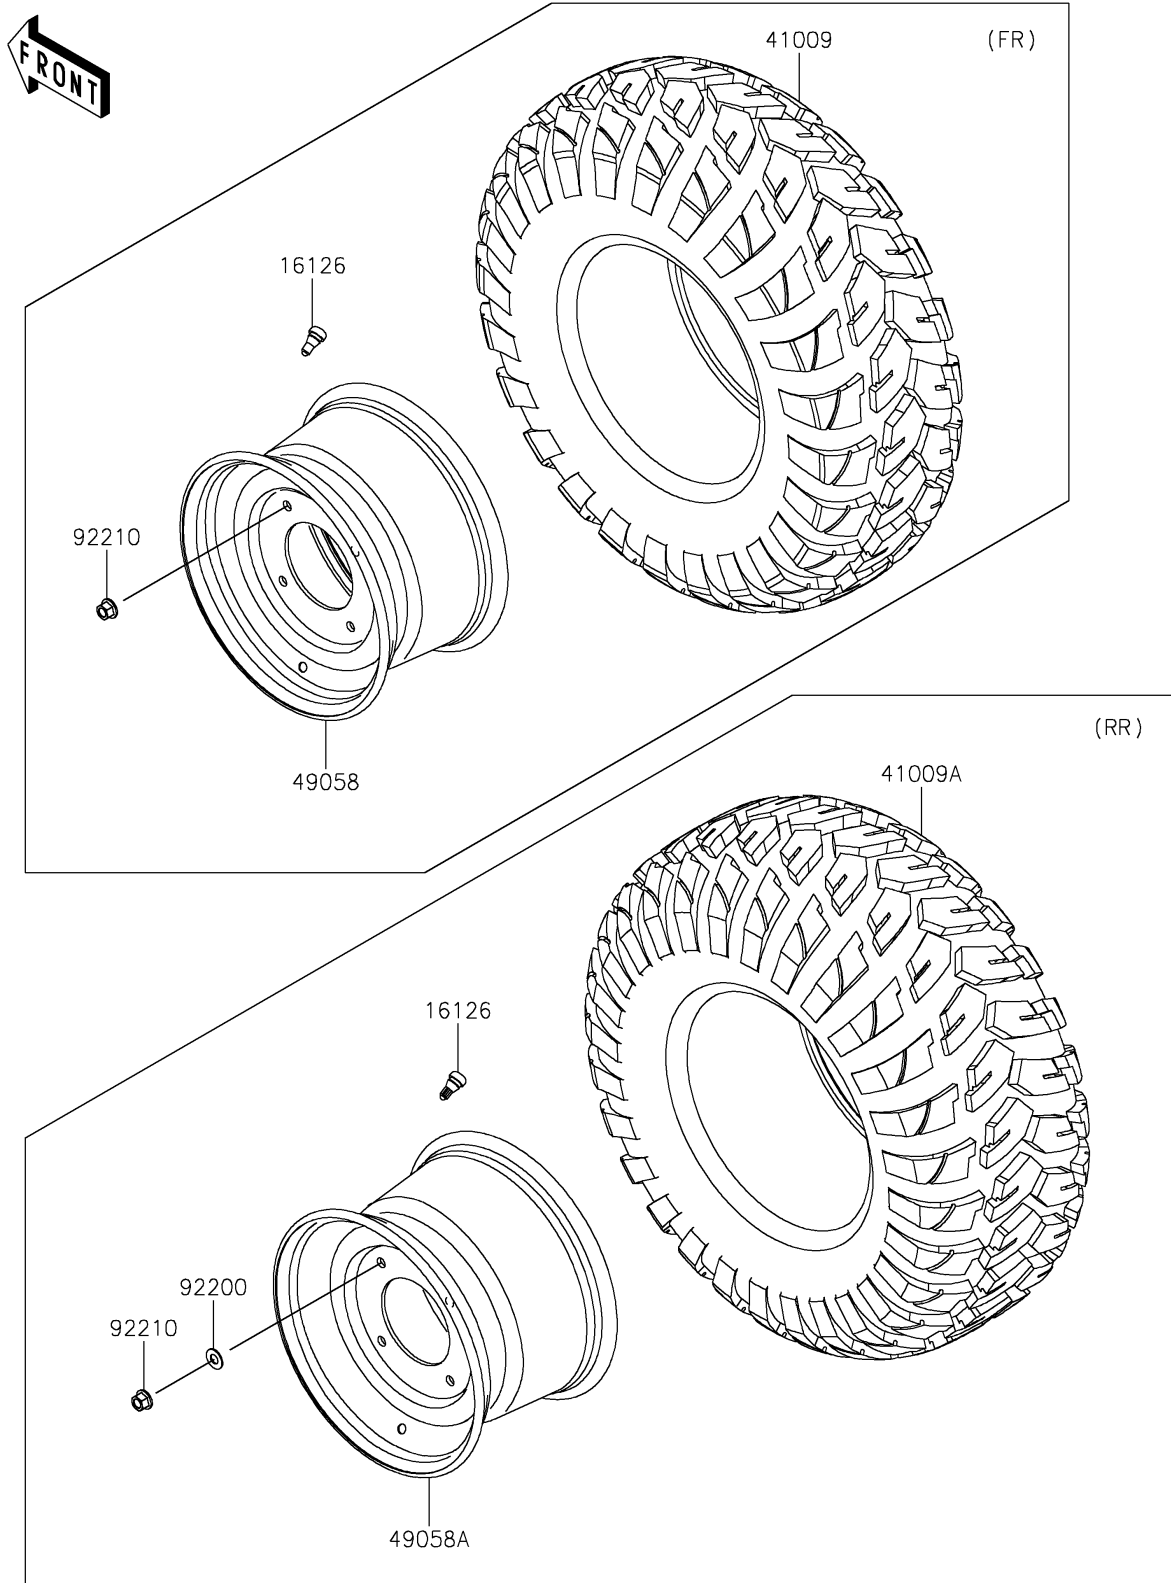

2025 MULE PRO-FX 1000 HD Edition PARTS DIAGRAM

Wheels/Tires

F2210

2025 MULE PRO-FX 1000 HD Edition PARTS LIST

Wheels/Tires

ITEM NAME	PART NUMBER	QUANTITY
VALVE (Ref # 16126)	16126-4001	4
TIRE,26X9.00R12 4PR,FRONTIER (Ref # 41009)	41009-0567	2
TIRE,26X11.00R12 4PR,FRONTIER (Ref # 41009A)	41009-0568	2
WHEEL,FR,12X7.0AT,F.S.BLACK (Ref # 49058)	49058-0608-397	2
WHEEL,RR,12X8.0AT,F.S.BLACK (Ref # 49058A)	49058-0611-397	2
WASHER,12.1X26X2.3 (Ref # 92200)	92200-0930	8
NUT,12MM (Ref # 92210)	92210-0603	16