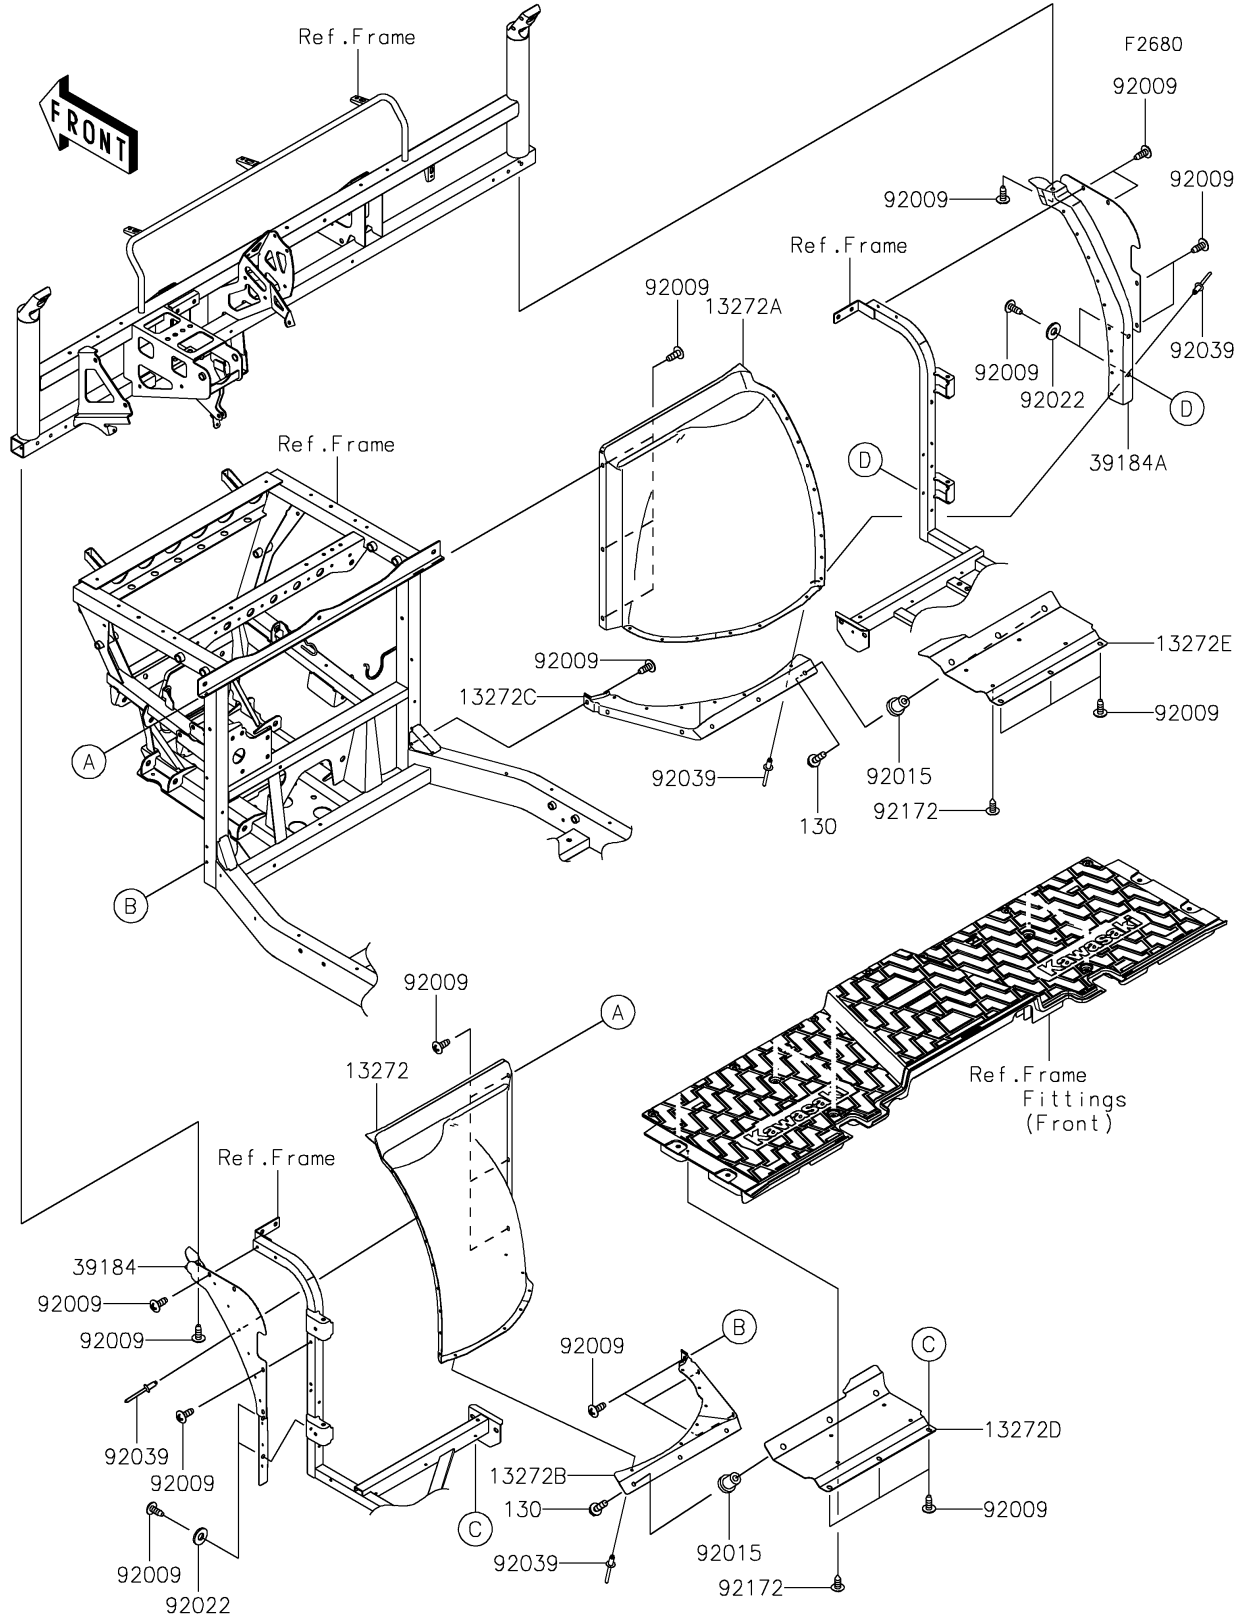

2024 MULE PRO-FX™ 1000 HD EDITION PARTS DIAGRAM

Guard(s)

2024 MULE PRO-FX™ 1000 HD EDITION PARTS LIST

Guard(s)

ITEM NAME	PART NUMBER	QUANTITY
PLATE (Ref # 13272)	13272-2323	1
PLATE (Ref # 13272A)	13272-2324	1
PLATE (Ref # 13272B)	13272-2327	1
PLATE (Ref # 13272C)	13272-2328	1
PLATE,UNDER GUARD,LH (Ref # 13272D)	13272-2330	1
PLATE,UNDER GUARD,RH (Ref # 13272E)	13272-2331	1
BRACKET-ASSY,SIDE,LH (Ref # 39184)	39184-0718	1
BRACKET-ASSY,SIDE,RH (Ref # 39184A)	39184-0719	1
SCREW,TAPPING,6X16 (Ref # 92009)	92009-1166	32
NUT,RUBBER,6MM (Ref # 92015)	92015-1692	6
WASHER,8.2X19X2 (Ref # 92022)	92022-1533	4
RIVET,4.8X7.6 (Ref # 92039)	92039-0784	30
SCREW,6X16 (Ref # 92172)	92172-0284	8
BOLT-FLANGED,6X20 (Ref # 130)	130BA0620	6