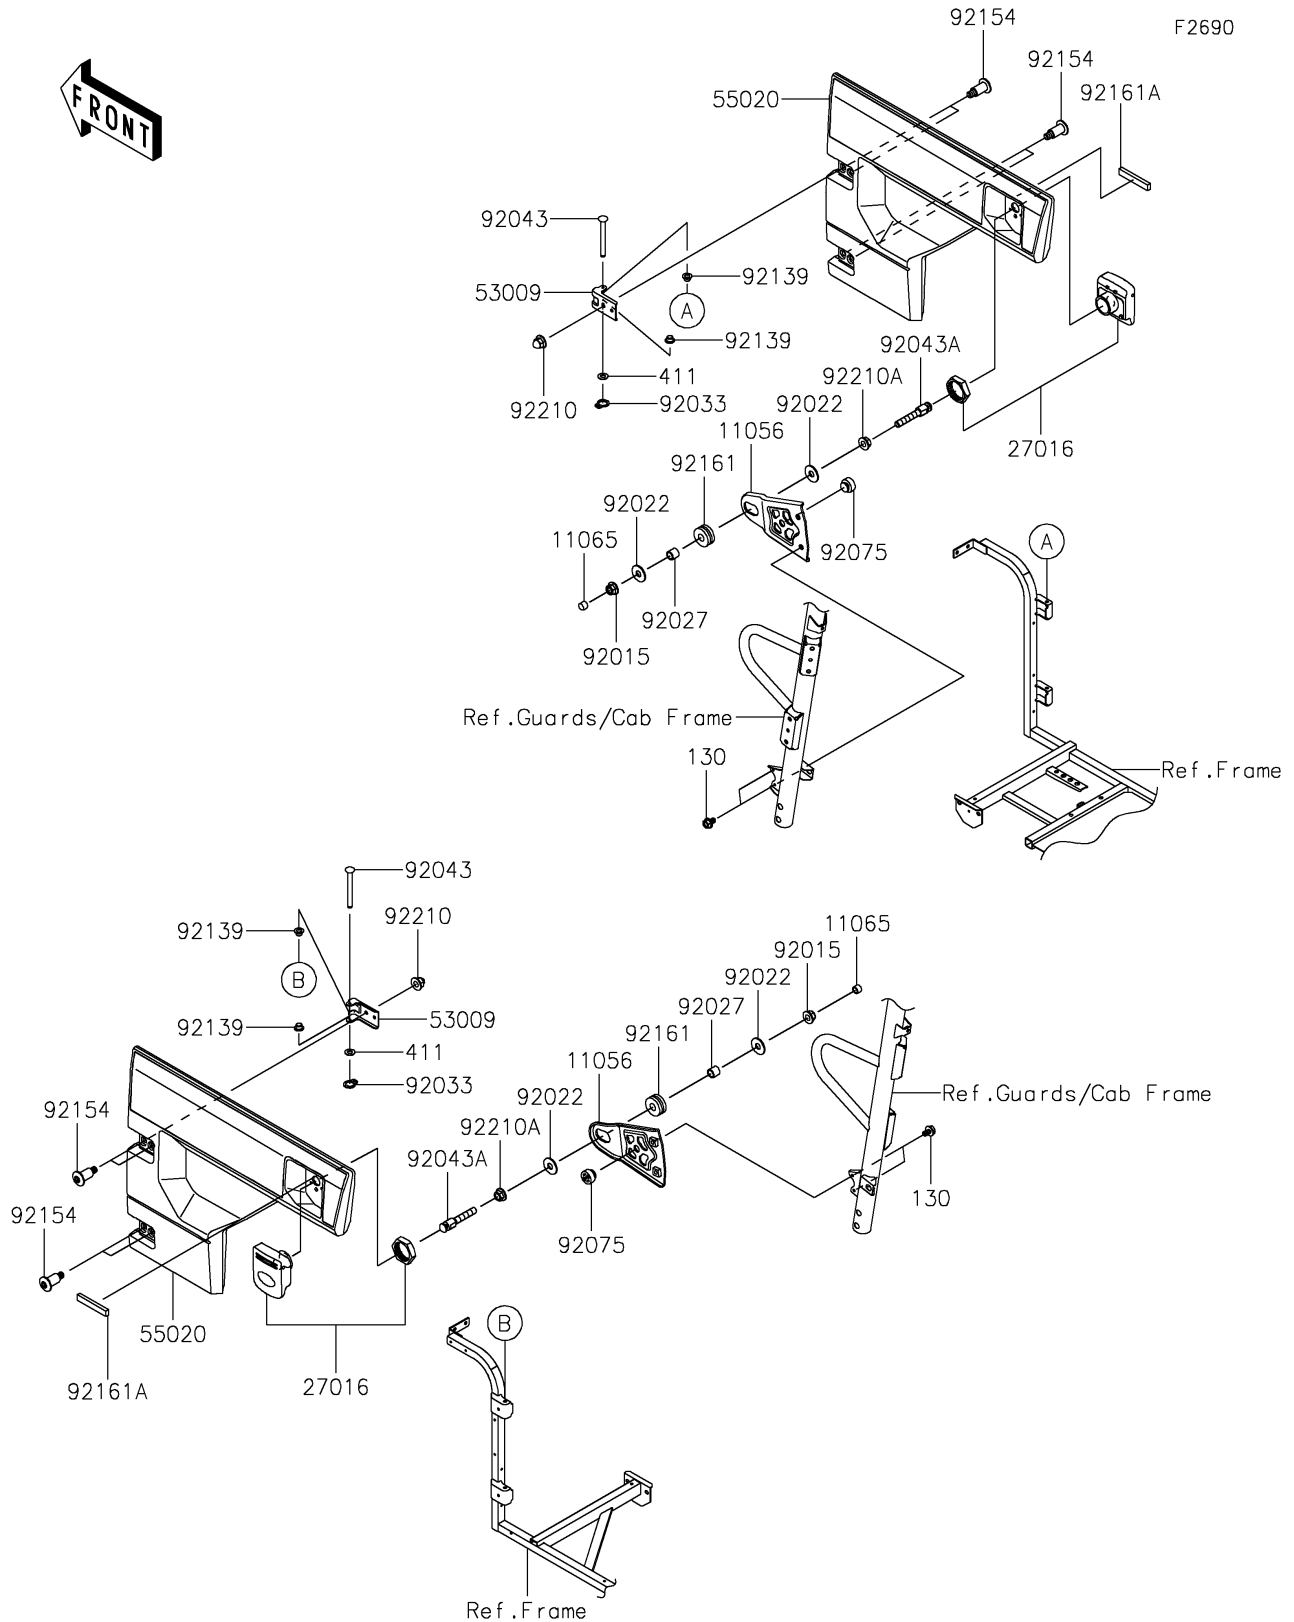

2024 MULE PRO-FX™ 1000 HD Edition PARTS DIAGRAM

Door

F2690

2024 MULE PRO-FX™ 1000 HD Edition PARTS LIST

Door

ITEM NAME	PART NUMBER	QUANTITY
BRACKET,DOOR GUARD (Ref # 11056)	11056-2856	2
CAP (Ref # 11065)	11065-7504	2
LOCK-ASSY (Ref # 27016)	27016-0084	2
HINGE (Ref # 53009)	53009-0303	4
GUARD,FR,F.BLACK (Ref # 55020)	55020-0936-6Z	2
NUT,8MM (Ref # 92015)	92015-1432	2
WASHER,PLAIN (Ref # 92022)	92022-3026	4
COLLAR,8.8X12X10.7 (Ref # 92027)	92027-102	2
RING-SNAP (Ref # 92033)	92033-0719	4
PIN,6X56 (Ref # 92043)	92043-0743	4
PIN,DOOR LOCK (Ref # 92043A)	92043-0788	2
DAMPER (Ref # 92075)	92075-1598	2
BUSHING,6X8X6 (Ref # 92139)	92139-0709	8
BOLT,SOCKET,8X30 (Ref # 92154)	92154-1369	8
DAMPER,10X26X11.5 (Ref # 92161)	92161-1691	2
DAMPER,9X52X5 (Ref # 92161A)	92161-1837	2
NUT,CAP,8MM (Ref # 92210)	92210-0488	8
NUT,FLANGED,8MM (Ref # 92210A)	92210-0555	2
BOLT-FLANGED,6X10 (Ref # 130)	130BA0610	4
WASHER-PLAIN,6MM (Ref # 411)	411AB0600	4