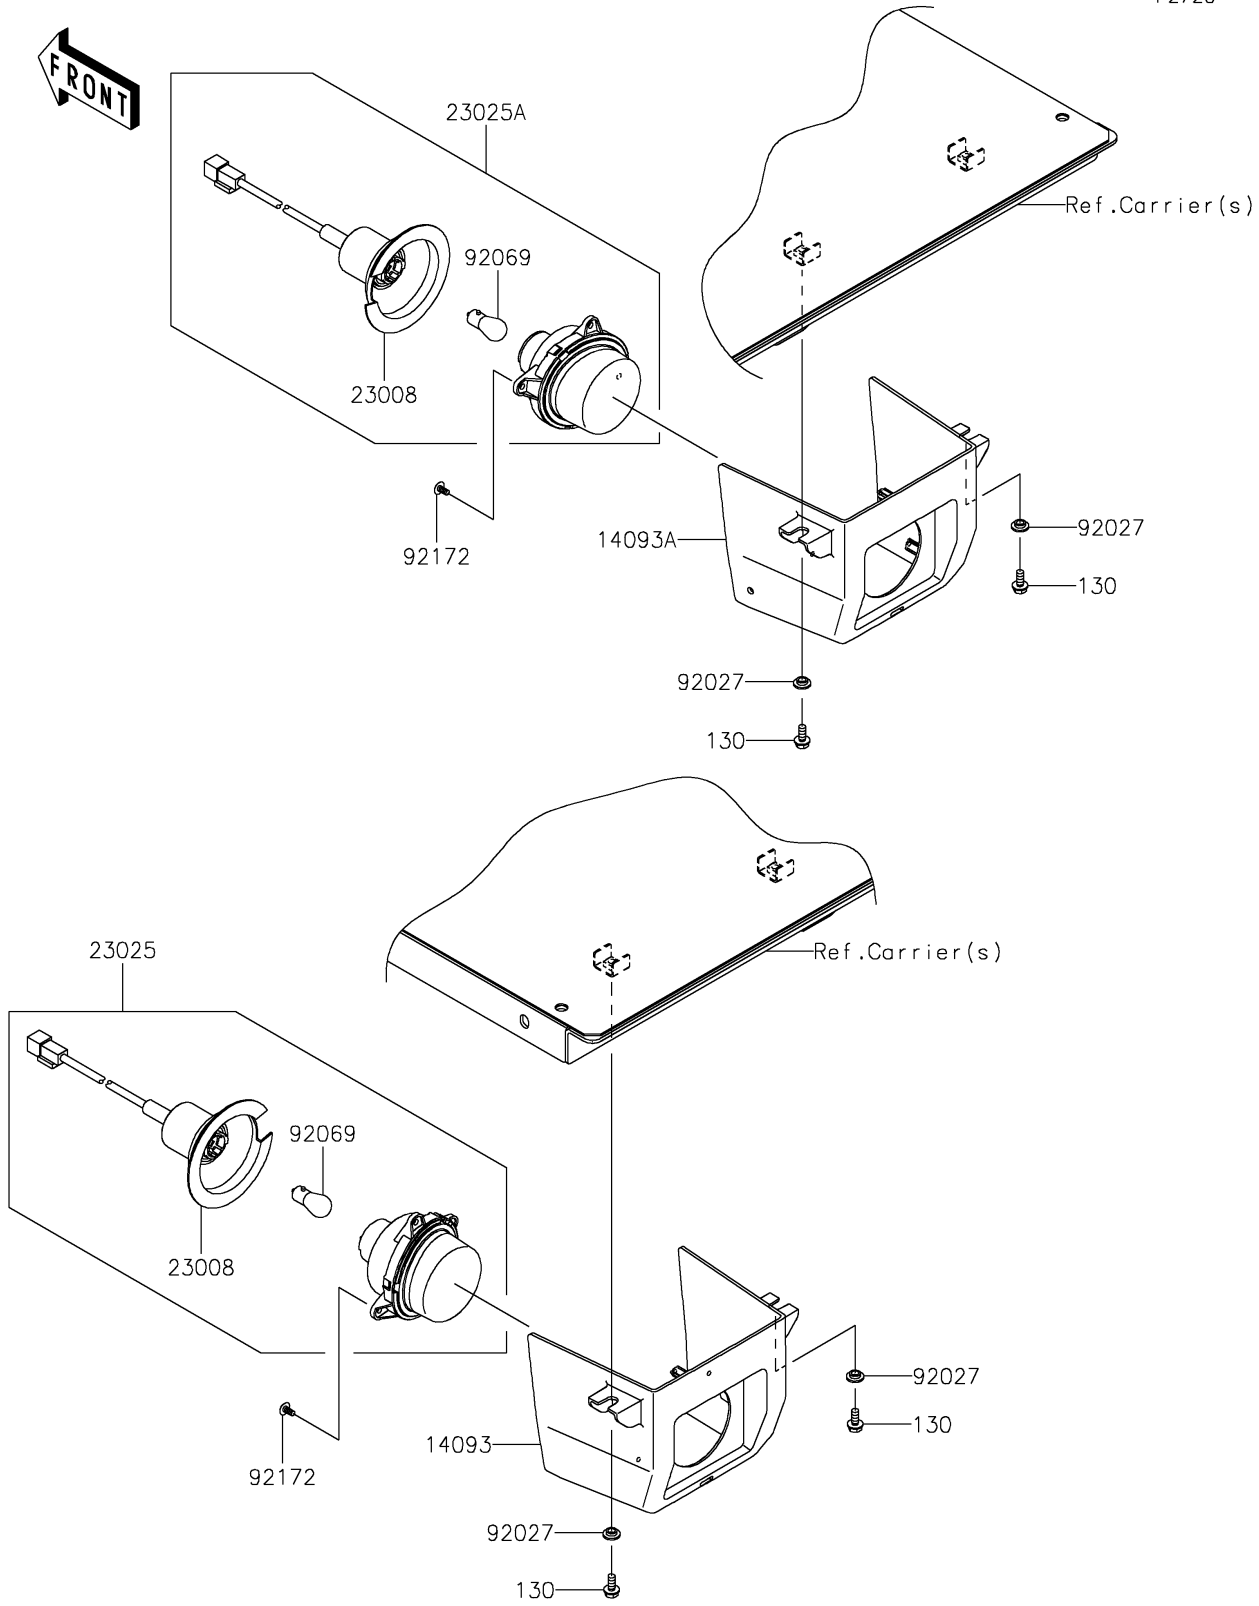

2024 MULE PRO-FX™ 1000 HD Edition PARTS DIAGRAM

Taillight(s)

F2720

2024 MULE PRO-FX™ 1000 HD Edition PARTS LIST

Taillight(s)

ITEM NAME	PART NUMBER	QUANTITY
COVER,TAIL LAMP,LH (Ref # 14093)	14093-0580	1
COVER,TAIL LAMP,RH (Ref # 14093A)	14093-0581	1
SOCKET-ASSY (Ref # 23008)	23008-0162	2
LAMP-TAIL,LH (Ref # 23025)	23025-0334	1
LAMP-TAIL,RH (Ref # 23025A)	23025-0341	1
COLLAR,L=4.6 (Ref # 92027)	92027-1168	4
BULB,12V 21/5W (Ref # 92069)	92069-0072	2
SCREW,TAPPING,5X10 (Ref # 92172)	92172-0262	6
BOLT-FLANGED,6X14 (Ref # 130)	130BA0614	4