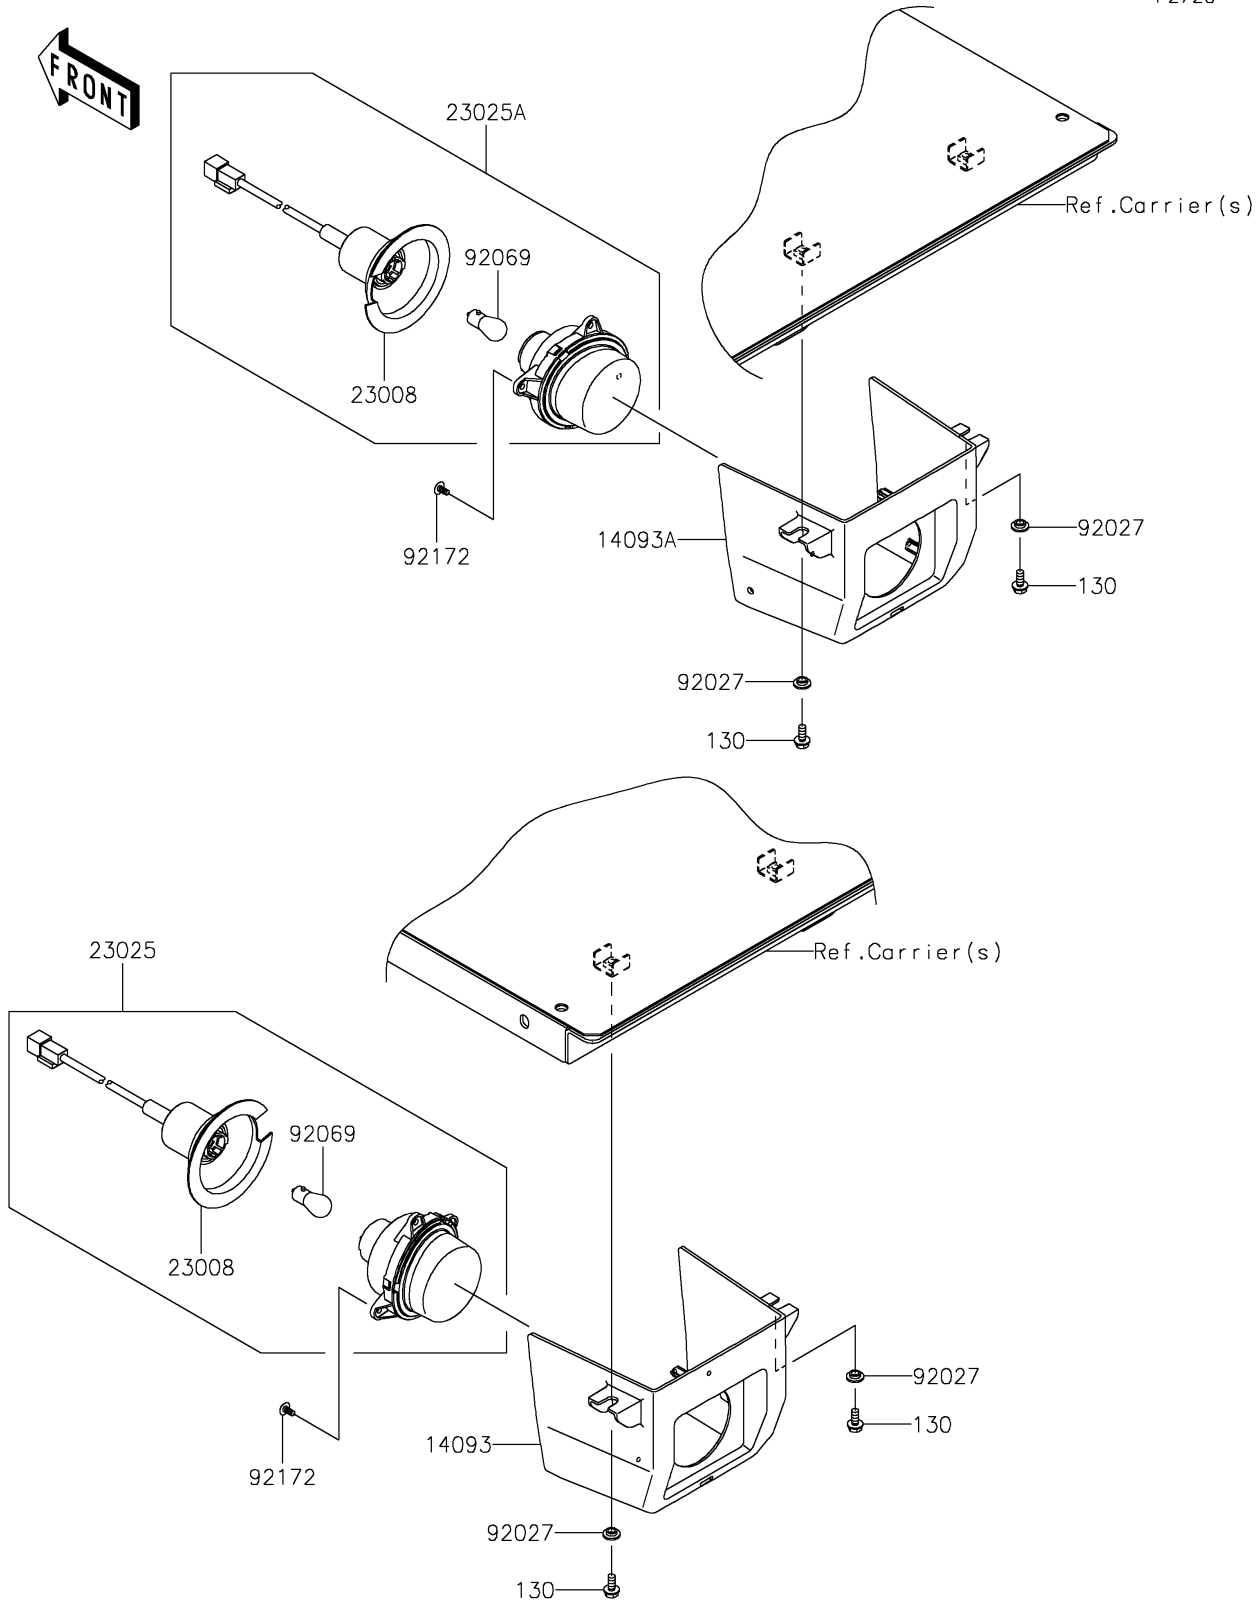

2024 MULE PRO-FX™ 1000 HD EDITION PARTS DIAGRAM

Taillight(s)

F2720

2024 MULE PRO-FX™ 1000 HD EDITION PARTS LIST

Taillight(s)

ITEM NAME	PART NUMBER	QUANTITY
COVER,TAIL LAMP,LH (Ref # 14093)	14093-0580	1
COVER,TAIL LAMP,RH (Ref # 14093A)	14093-0581	1
SOCKET-ASSY (Ref # 23008)	23008-0162	2
LAMP-TAIL,LH (Ref # 23025)	23025-0334	1
LAMP-TAIL,RH (Ref # 23025A)	23025-0341	1
COLLAR,L=4.6 (Ref # 92027)	92027-1168	4
BULB,12V 21/5W (Ref # 92069)	92069-0072	2
SCREW,TAPPING,5X10 (Ref # 92172)	92172-0262	6
BOLT-FLANGED,6X14 (Ref # 130)	130BA0614	4