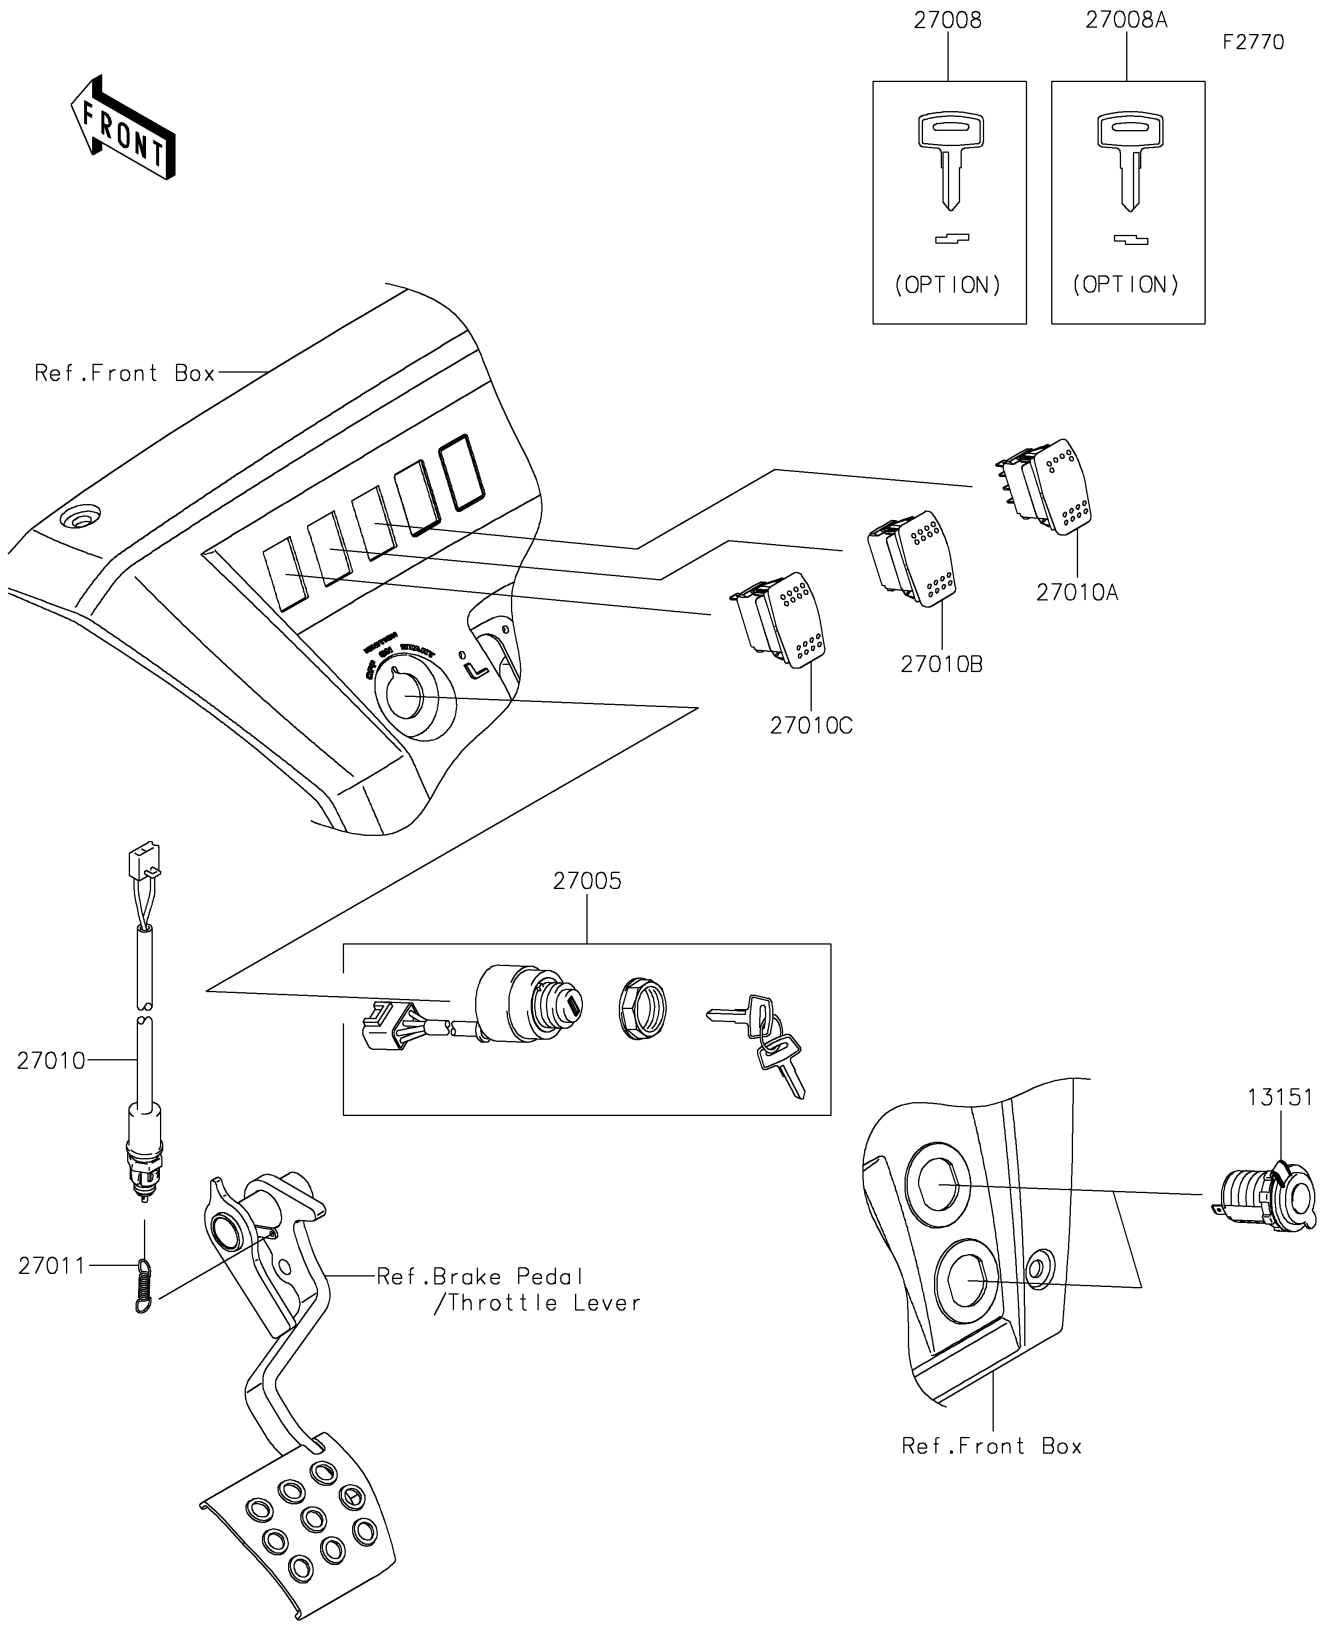

2024 MULE PRO-FX™ 1000 HD EDITION PARTS DIAGRAM

Ignition Switch

2024 MULE PRO-FX™ 1000 HD EDITION PARTS LIST

Ignition Switch

ITEM NAME	PART NUMBER	QUANTITY
SWITCH-COMP,OUTLET,12V (Ref # 13151)	13151-0556	2
SWITCH-ASSY-IGNITION (Ref # 27005)	27005-0643	1
KEY-LOCK,BLANK (Ref # 27008)	27008-1153	1
KEY-LOCK,BLANK (Ref # 27008A)	27008-1157	1
SWITCH,BRAKE (Ref # 27010)	27010-0724	1
SWITCH,HEAD LAMP (Ref # 27010A)	27010-0750	1
SWITCH,2WD/4WD (Ref # 27010B)	27010-0751	1
SWITCH,DIFF LOCK (Ref # 27010C)	27010-0810	1
SPRING,BRAKE LAMP SWITCH (Ref # 27011)	27011-006	1