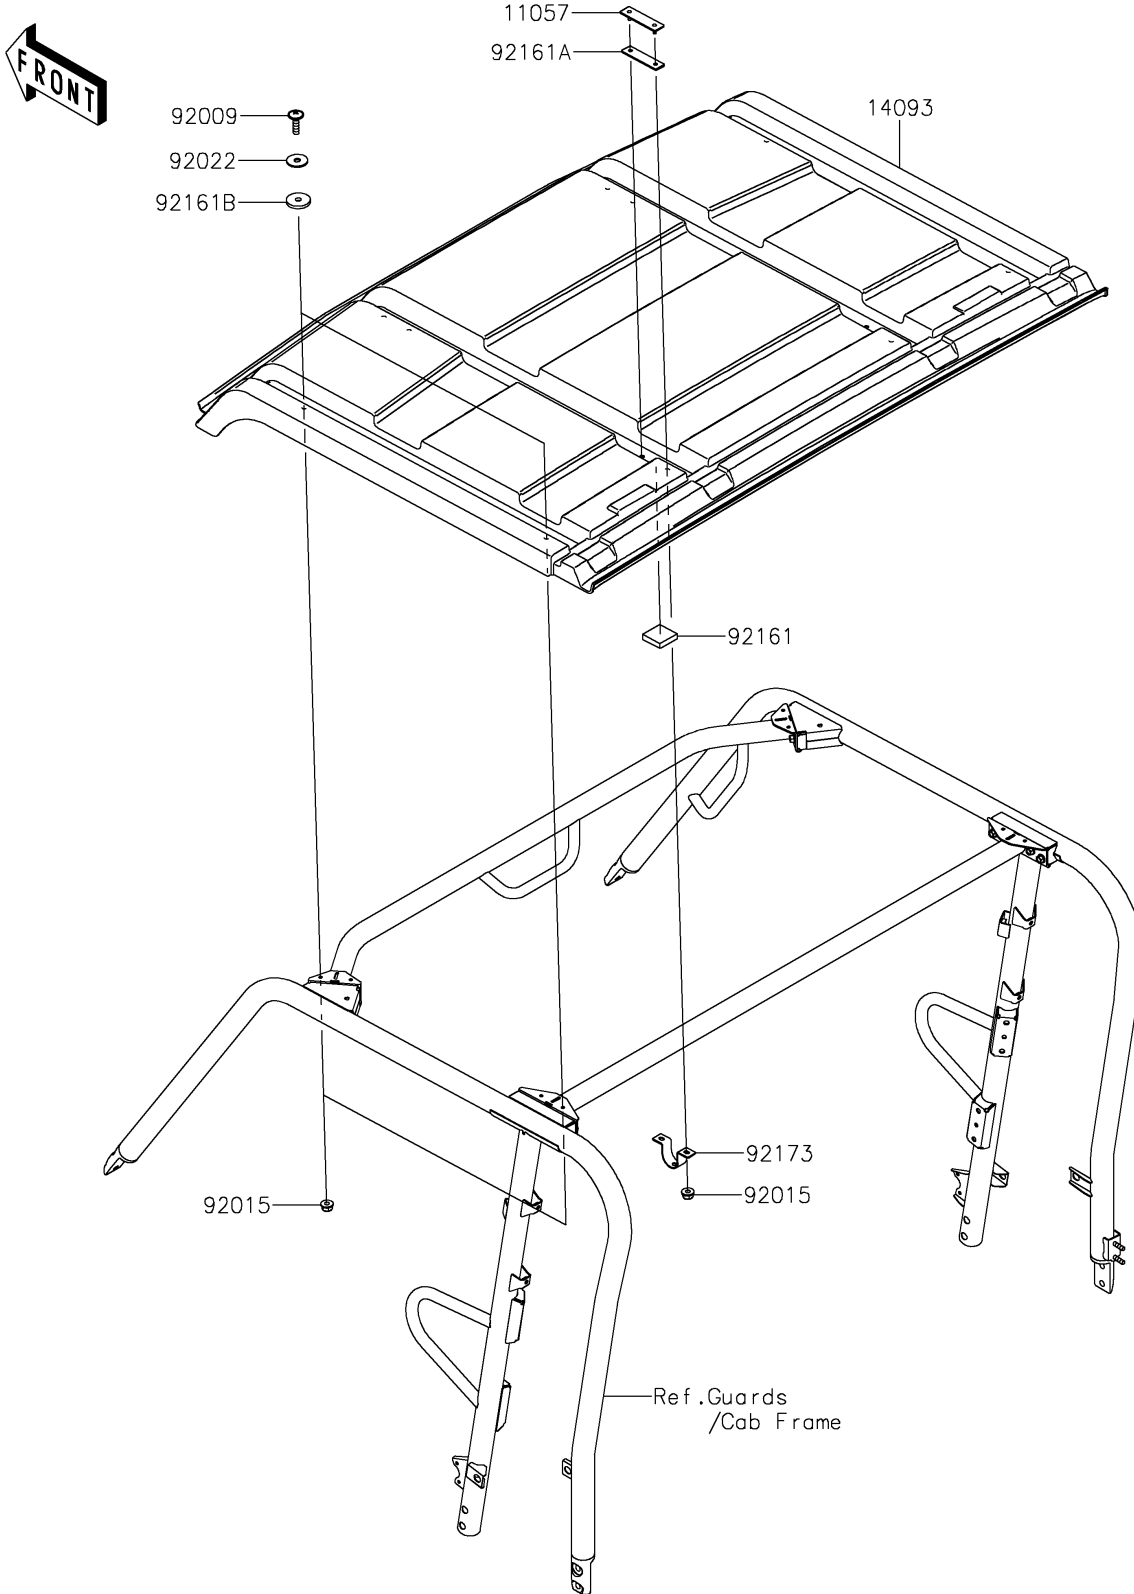

2025 MULE PRO-FX 1000 HD Edition PARTS DIAGRAM

Sun Top

F2876

2025 MULE PRO-FX 1000 HD Edition PARTS LIST

Sun Top

ITEM NAME	PART NUMBER	QUANTITY
BRACKET (Ref # 11057)	11057-0074	4
COVER,SUN TOP,FR (Ref # 14093)	14093-0245	1
SCREW,6X22,BLACK (Ref # 92009)	92009-1256	4
NUT,LOCK,FLANGED,6MM (Ref # 92015)	92015-1603	12
WASHER,6.5X22X1.6 (Ref # 92022)	92022-237	4
DAMPER,25.4X25.4X6.3 (Ref # 92161)	92161-1405	4
DAMPER (Ref # 92161A)	92161-1476	4
DAMPER,6X25X3.15 (Ref # 92161B)	92161-1633	4
CLAMP,U (Ref # 92173)	92173-1224	4