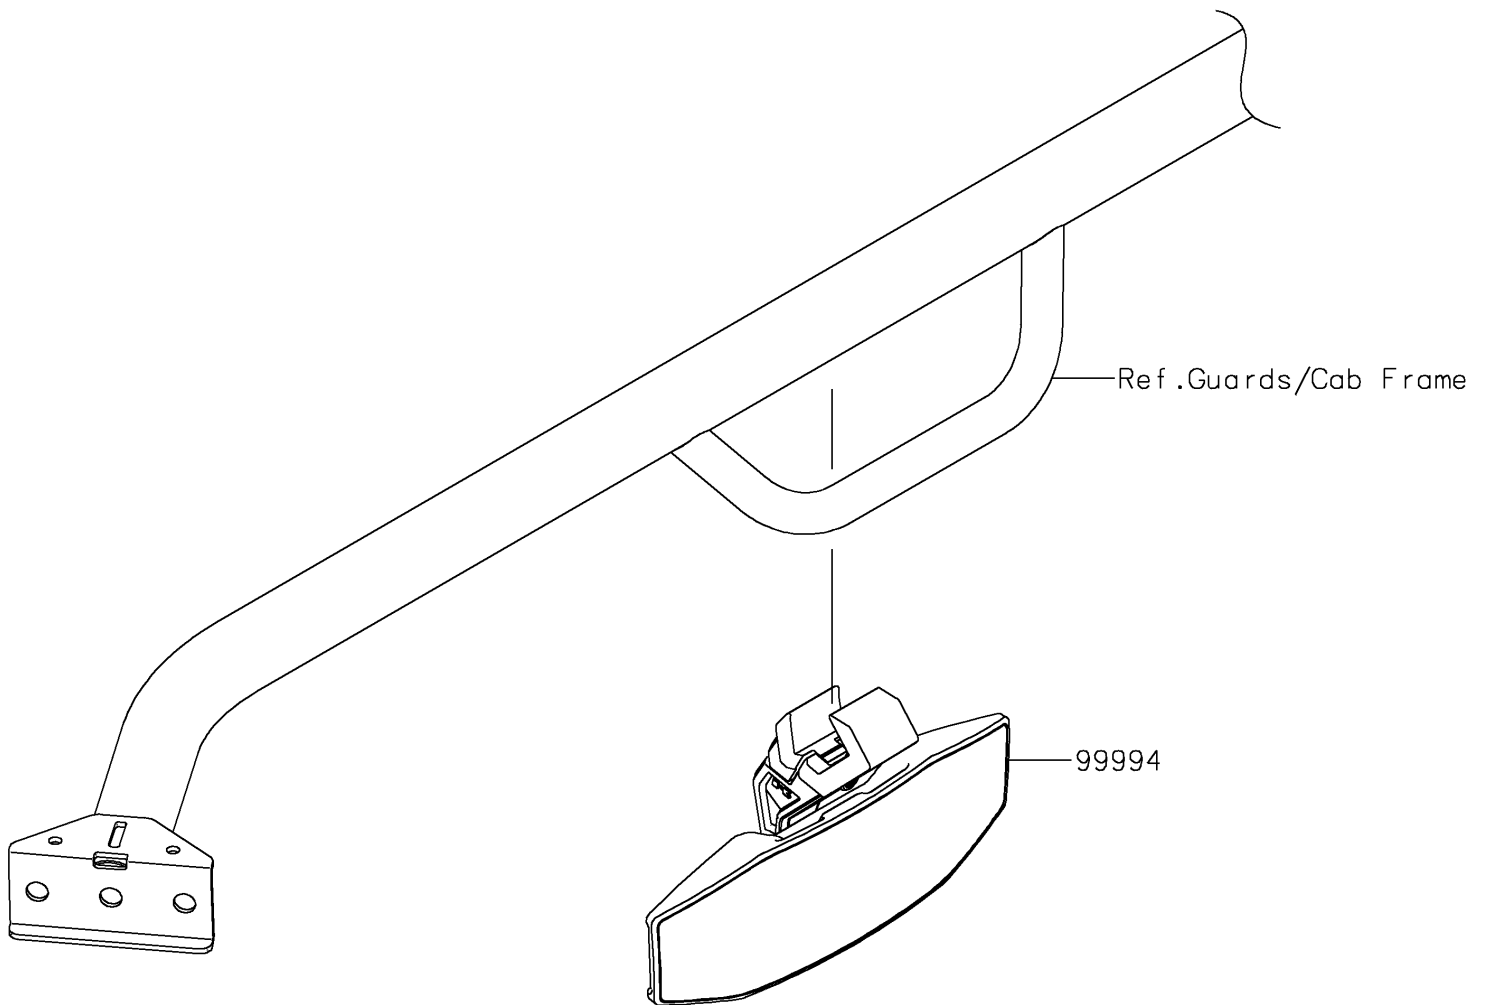

2024 MULE PRO-FX™ 1000 HD Edition PARTS DIAGRAM

Mirror

F2910B

2024 MULE PRO-FX™ 1000 HD Edition PARTS LIST

Mirror

ITEM NAME	PART NUMBER	QUANTITY
REAR VIEW MIRROR (Ref # 99994)	99994-2000	1