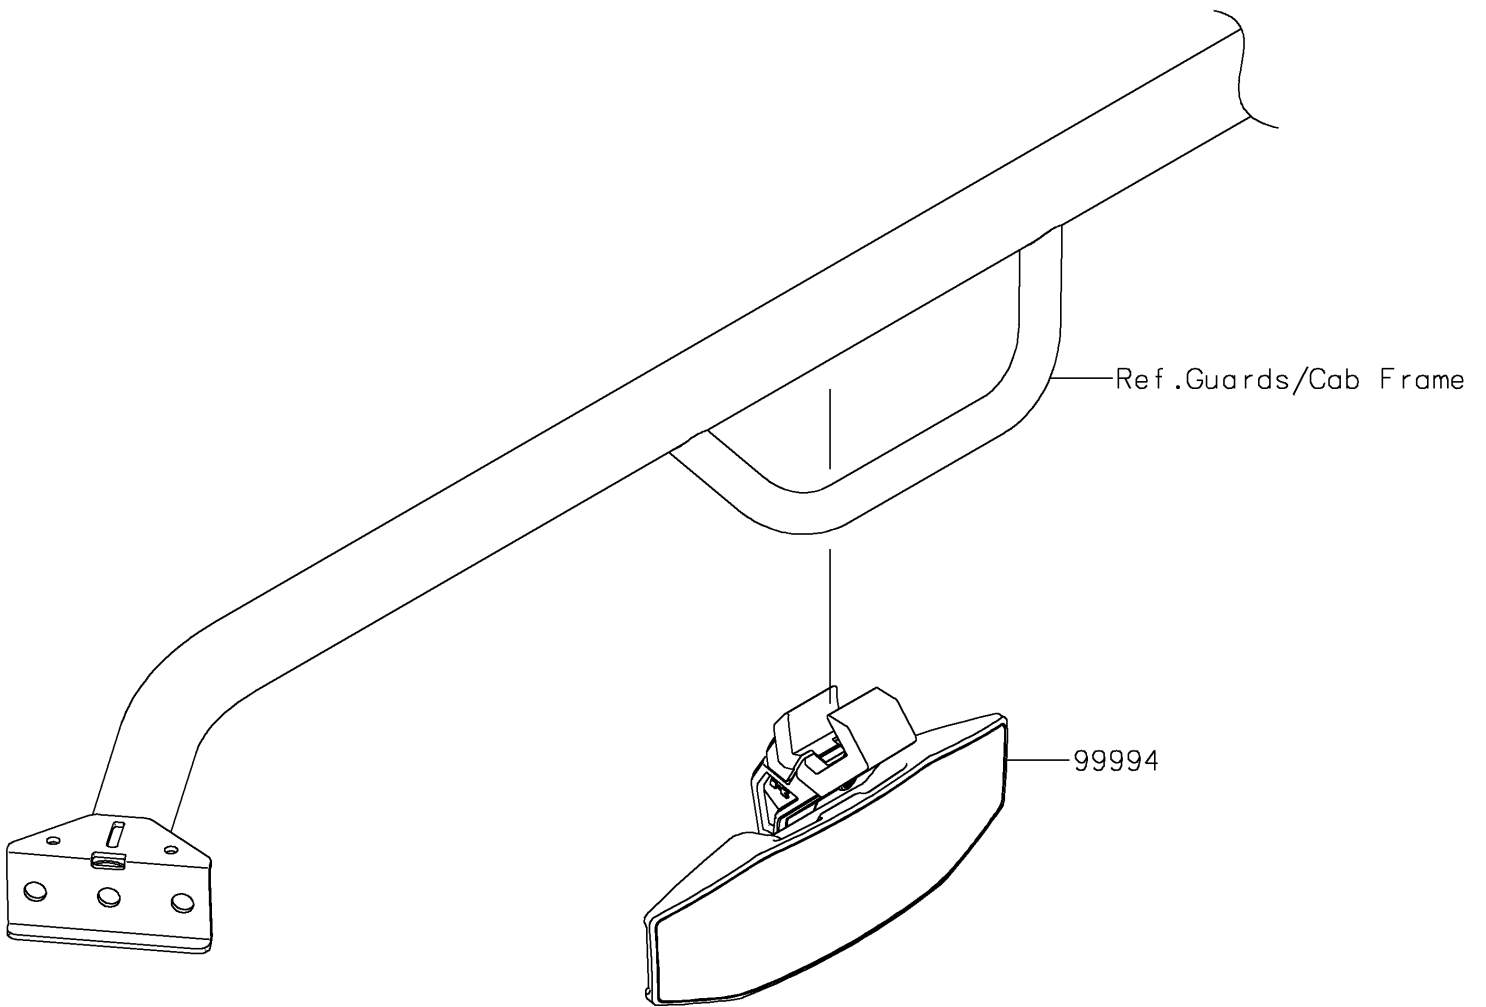

2025 MULE PRO-FX 1000 HD Edition PARTS DIAGRAM

Mirror

F2910B

2025 MULE PRO-FX 1000 HD Edition PARTS LIST

Mirror

ITEM NAME	PART NUMBER	QUANTITY
REAR VIEW MIRROR (Ref # 99994)	99994-2000	1