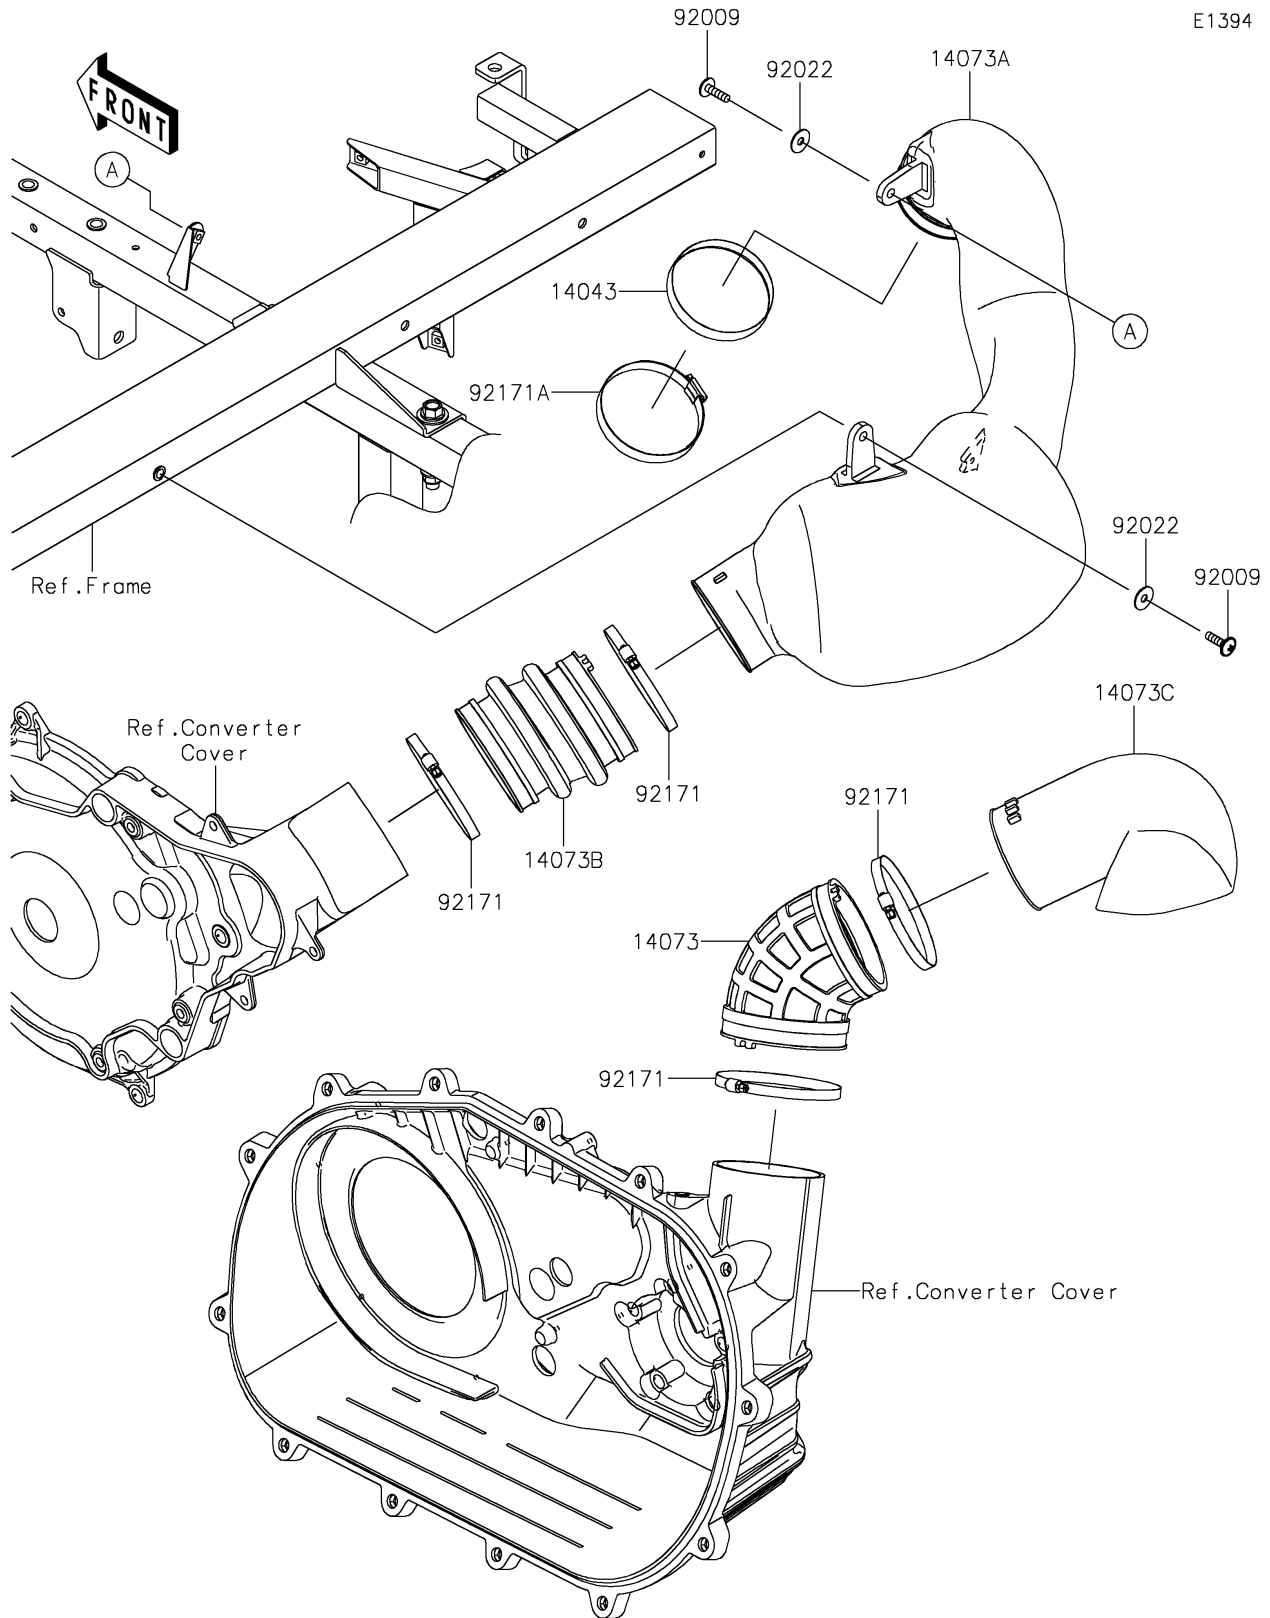

# 2025 MULE PRO-FXR 1000 PARTS DIAGRAM

## Air Cleaner-Belt Converter

E1394

## 2025 MULE PRO-FXR 1000 PARTS LIST

### Air Cleaner-Belt Converter

ITEM NAME	PART NUMBER	QUANTITY
FILTER (Ref # 14043)	14043-0013	1
DUCT,EXHAUST (Ref # 14073)	14073-0788	1
DUCT,INTAKE (Ref # 14073A)	14073-0789	1
DUCT,INTAKE (Ref # 14073B)	14073-0790	1
DUCT,EXHAUST (Ref # 14073C)	14073-1886	1
SCREW,6X22 (Ref # 92009)	92009-1441	2
WASHER,PLAIN,6.5X20X1 (Ref # 92022)	92022-165	2
CLAMP (Ref # 92171)	92171-1383	4
CLAMP (Ref # 92171A)	92171-3716	1