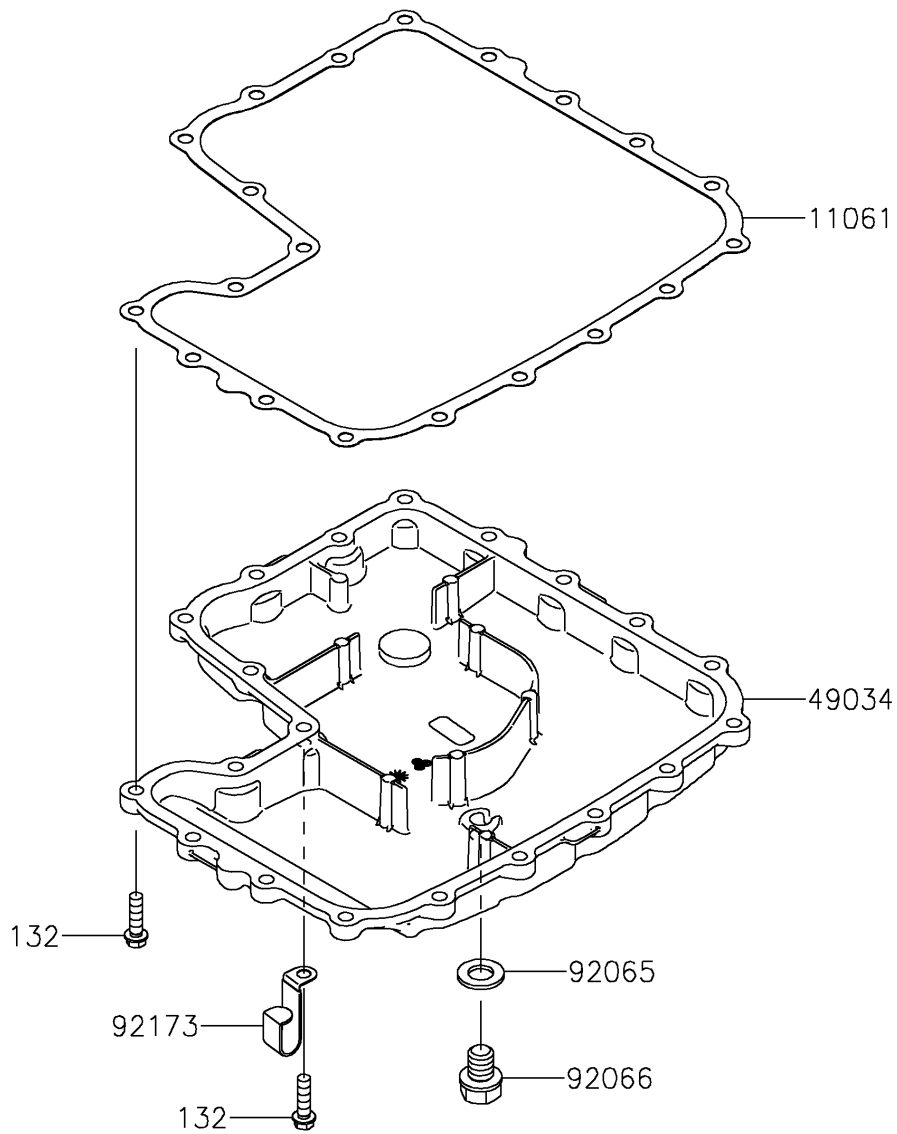

# 2025 MULE PRO-FXR 1000 PARTS DIAGRAM

Oil Pan

E1434

## 2025 MULE PRO-FXR 1000 PARTS LIST

### Oil Pan

ITEM NAME	PART NUMBER	QUANTITY
GASKET,OIL PAN (Ref # 11061)	11061-1306	1
PAN-OIL (Ref # 49034)	49034-0584	1
GASKET,12X22X2 (Ref # 92065)	92065-097	1
PLUG,OIL DRAIN,12X15 (Ref # 92066)	92066-1174	1
CLAMP (Ref # 92173)	92173-2336	1
BOLT-FLANGED-SMALL,6X22 (Ref # 132)	132BB0622	20