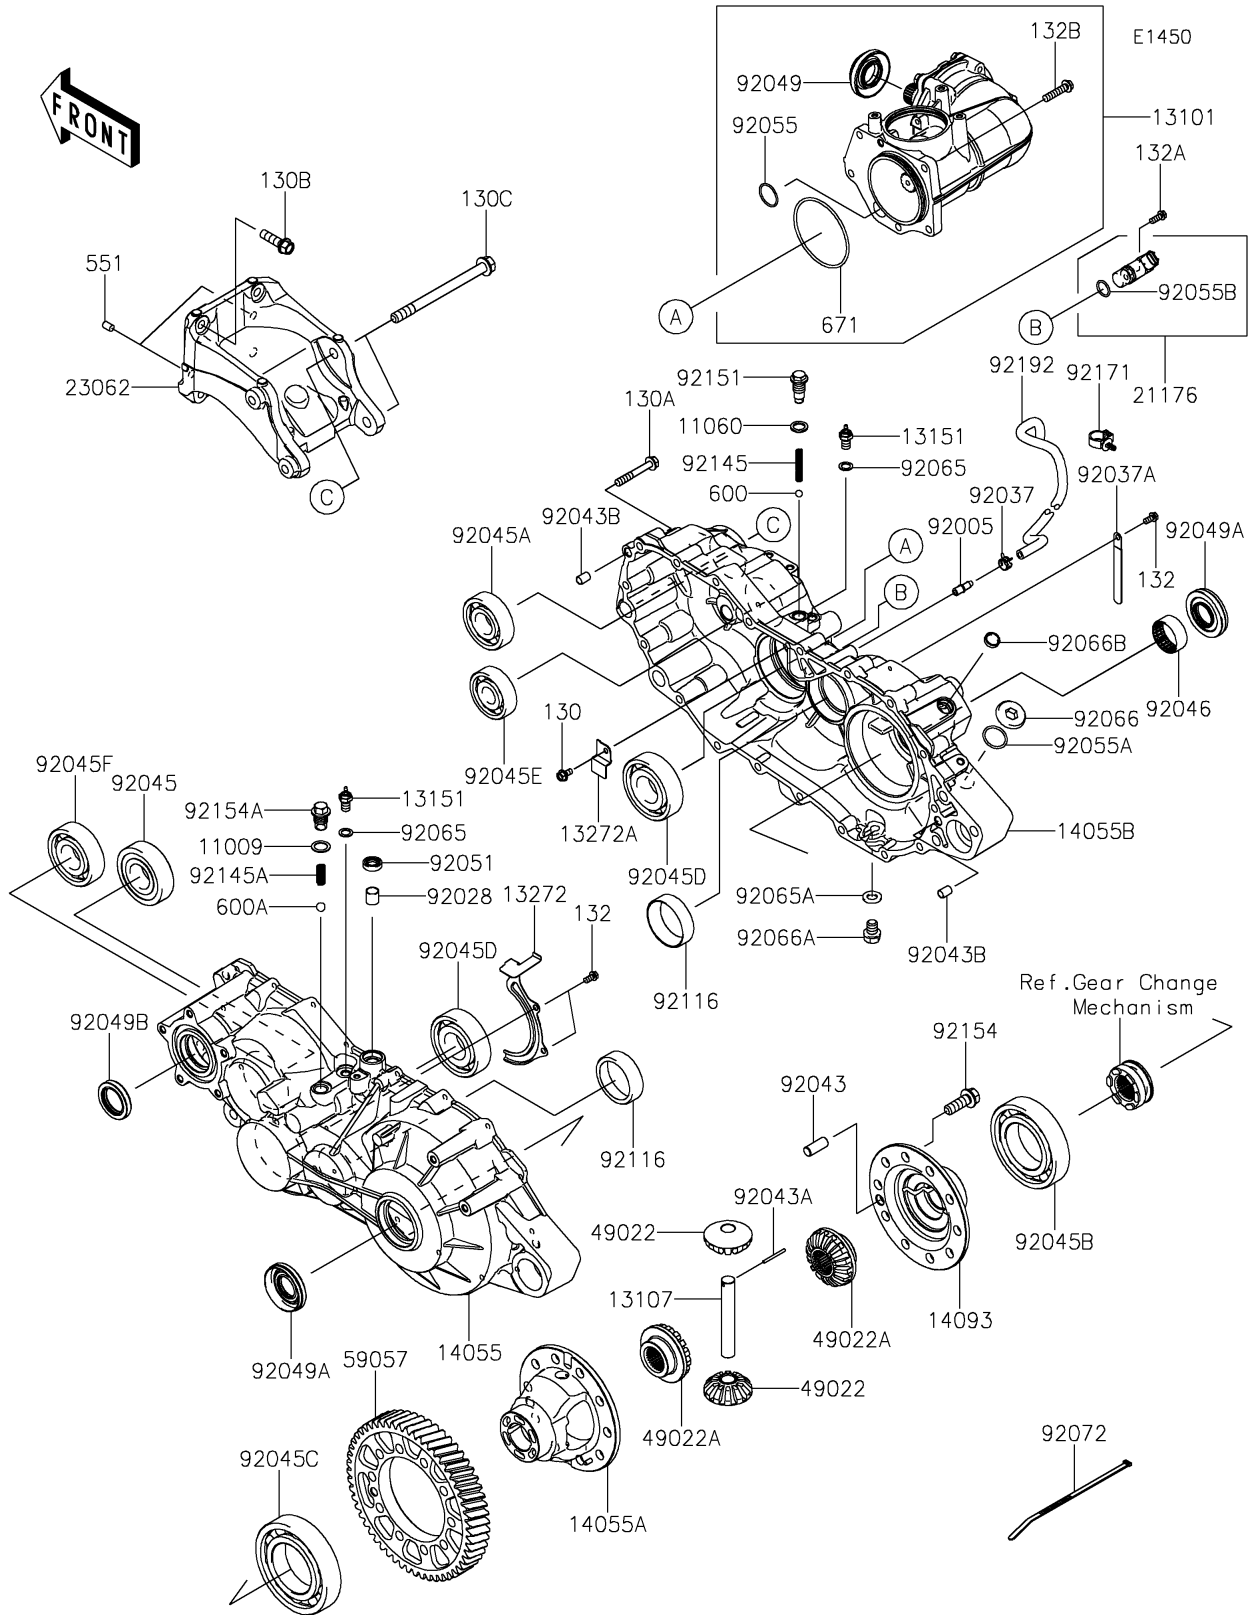

# 2025 MULE PRO-FXR 1000 PARTS DIAGRAM

Gear Box

### Gear Box

ITEM NAME	PART NUMBER	QUANTITY
GASKET,15.5X22X1 (Ref # 11009)	11009-1008	1
GASKET,14X20X2 (Ref # 11060)	11060-1287	1
GEAR-ASSY,PARTICULAR (Ref # 13101)	13101-0636	1
SHAFT (Ref # 13107)	13107-0793	1
SWITCH-COMP,NEUTRAL (Ref # 13151)	13151-1080	2
PLATE (Ref # 13272)	13272-1624	1
PLATE (Ref # 13272A)	13272-4169	1
CASE-GEAR,LH (Ref # 14055)	14055-0608	1
CASE-GEAR,DIFF (Ref # 14055A)	14055-0614	1
CASE-GEAR,RH (Ref # 14055B)	14055-0665	1
COVER,DIFF (Ref # 14093)	14093-0048	1
SENSOR,ROTATION (Ref # 21176)	21176-0767	1
BRACKET-COMP (Ref # 23062)	23062-1391	1
GEAR-BEVEL,PINION,12T (Ref # 49022)	49022-0585	2
GEAR-BEVEL,OUTPUT,16T (Ref # 49022A)	49022-0589	2
GEAR-HELICAL,55T (Ref # 59057)	59057-0012	1
FITTING,BREATHER (Ref # 92005)	92005-1127	1
BUSHING (Ref # 92028)	92028-1347	1
CLAMP,TUBE (Ref # 92037)	92037-1505	1
CLAMP (Ref # 92037A)	92037-1993	1
PIN,DOWEL,12X30 (Ref # 92043)	92043-0789	1
PIN,DOWEL (Ref # 92043A)	92043-0806	1
PIN,DOWEL,10X14 (Ref # 92043B)	92043-1037	2
BEARING-BALL,63/32 (Ref # 92045)	92045-0764	1
BEARING-BALL,63/28 (Ref # 92045A)	92045-0765	1
BEARING-BALL,6212 (Ref # 92045B)	92045-0766	1
BEARING-BALL,6213 (Ref # 92045C)	92045-0767	1
BEARING-BALL,6307C3 (Ref # 92045D)	92045-0768	2
BEARING-BALL,B22-19C3 UR (Ref # 92045E)	92045-0769	1