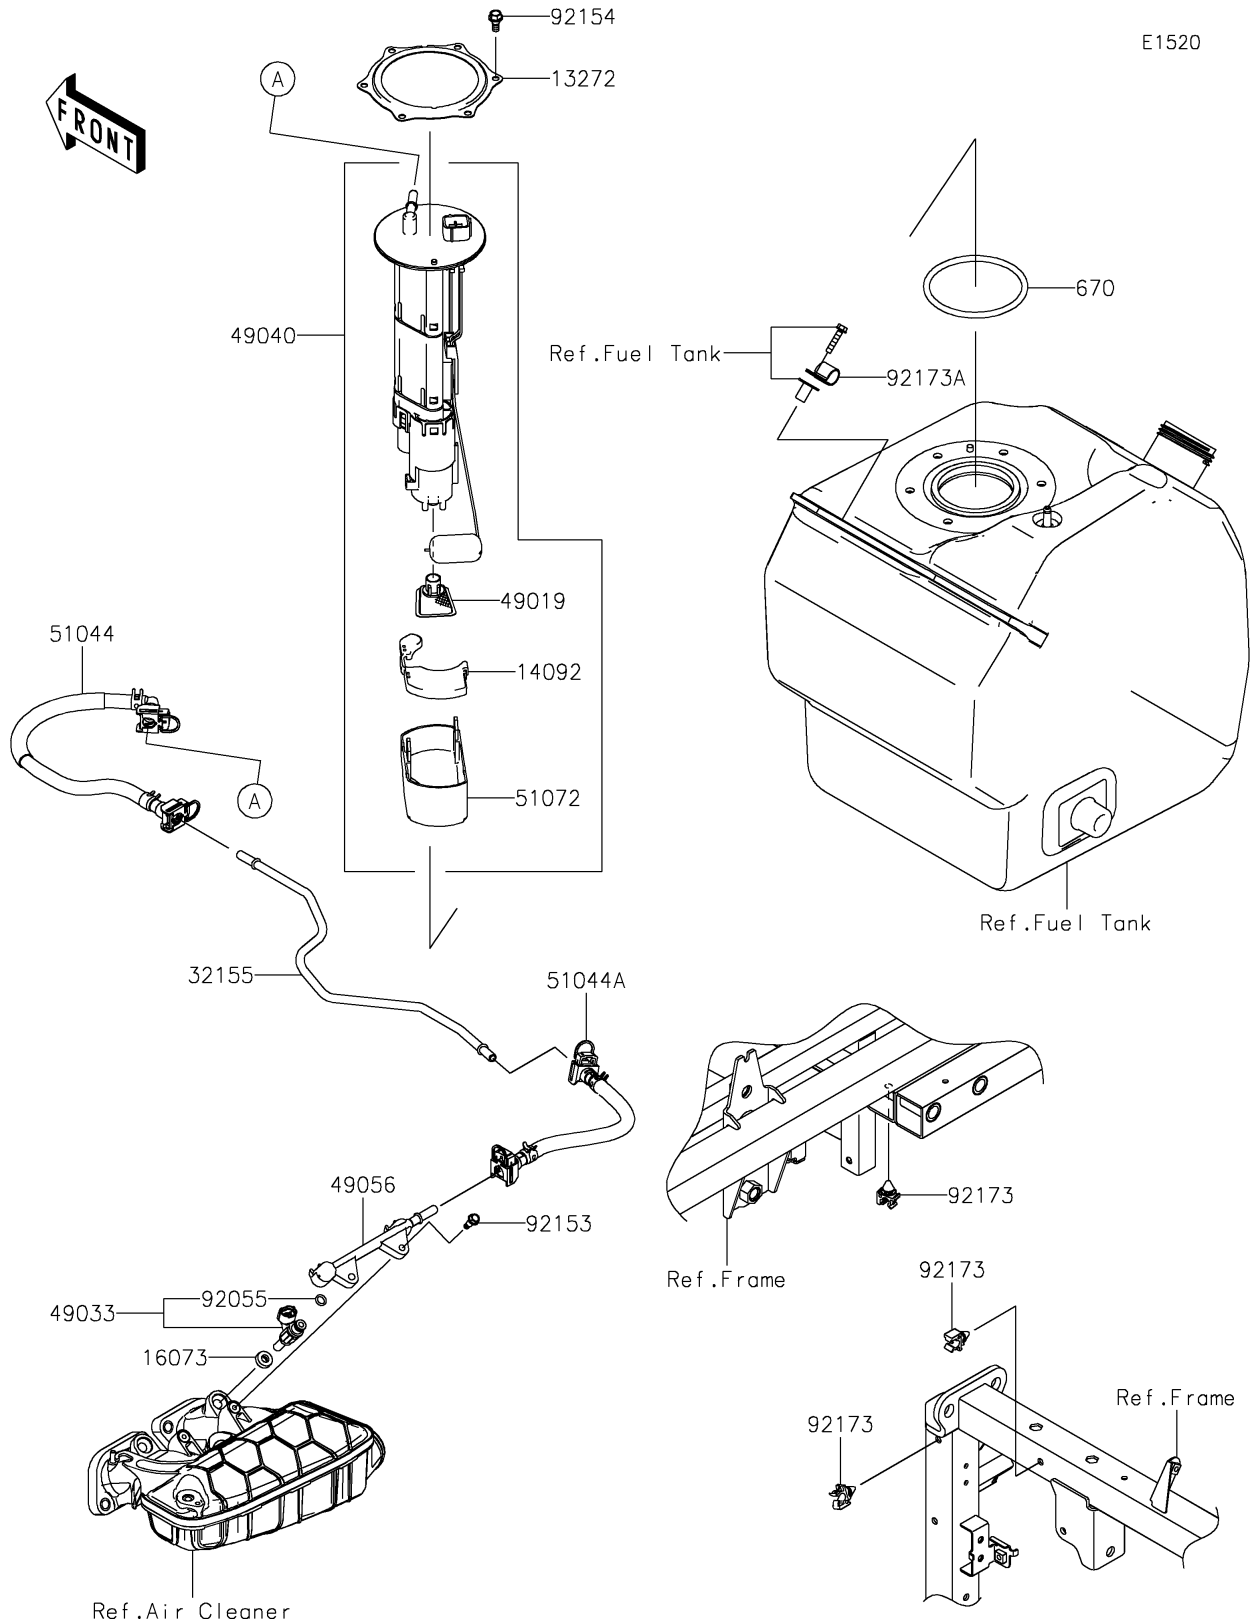

# 2025 MULE PRO-FXR 1000 PARTS DIAGRAM

## Fuel Pump

## 2025 MULE PRO-FXR 1000 PARTS LIST

### Fuel Pump

ITEM NAME	PART NUMBER	QUANTITY
PLATE (Ref # 13272)	13272-2500	1
COVER (Ref # 14092)	14092-1044	1
INSULATOR (Ref # 16073)	16073-0129	2
PIPE,FUEL (Ref # 32155)	32155-7381	1
FILTER-FUEL (Ref # 49019)	49019-0013	1
NOZZLE-INJECTION (Ref # 49033)	49033-0040	2
PUMP-FUEL (Ref # 49040)	49040-0832	1
PIPE-INJECTION (Ref # 49056)	49056-0566	1
TUBE-ASSY,TANK-PIPE (Ref # 51044)	51044-1260	1
TUBE-ASSY,PIPE-ENGINE (Ref # 51044A)	51044-1261	1
CHAMBER-FUEL (Ref # 51072)	51072-0003	1
RING-O,INJECTION NOZZLE (Ref # 92055)	92055-0937	2
BOLT,FLANGED,5MM (Ref # 92153)	92153-0361	2
BOLT,FUEL PUMP (Ref # 92154)	92154-1326	6
CLAMP,FUEL PIPE (Ref # 92173)	92173-1213	3
CLAMP (Ref # 92173A)	92173-2551	1
O RING (Ref # 670)	670E5090	1