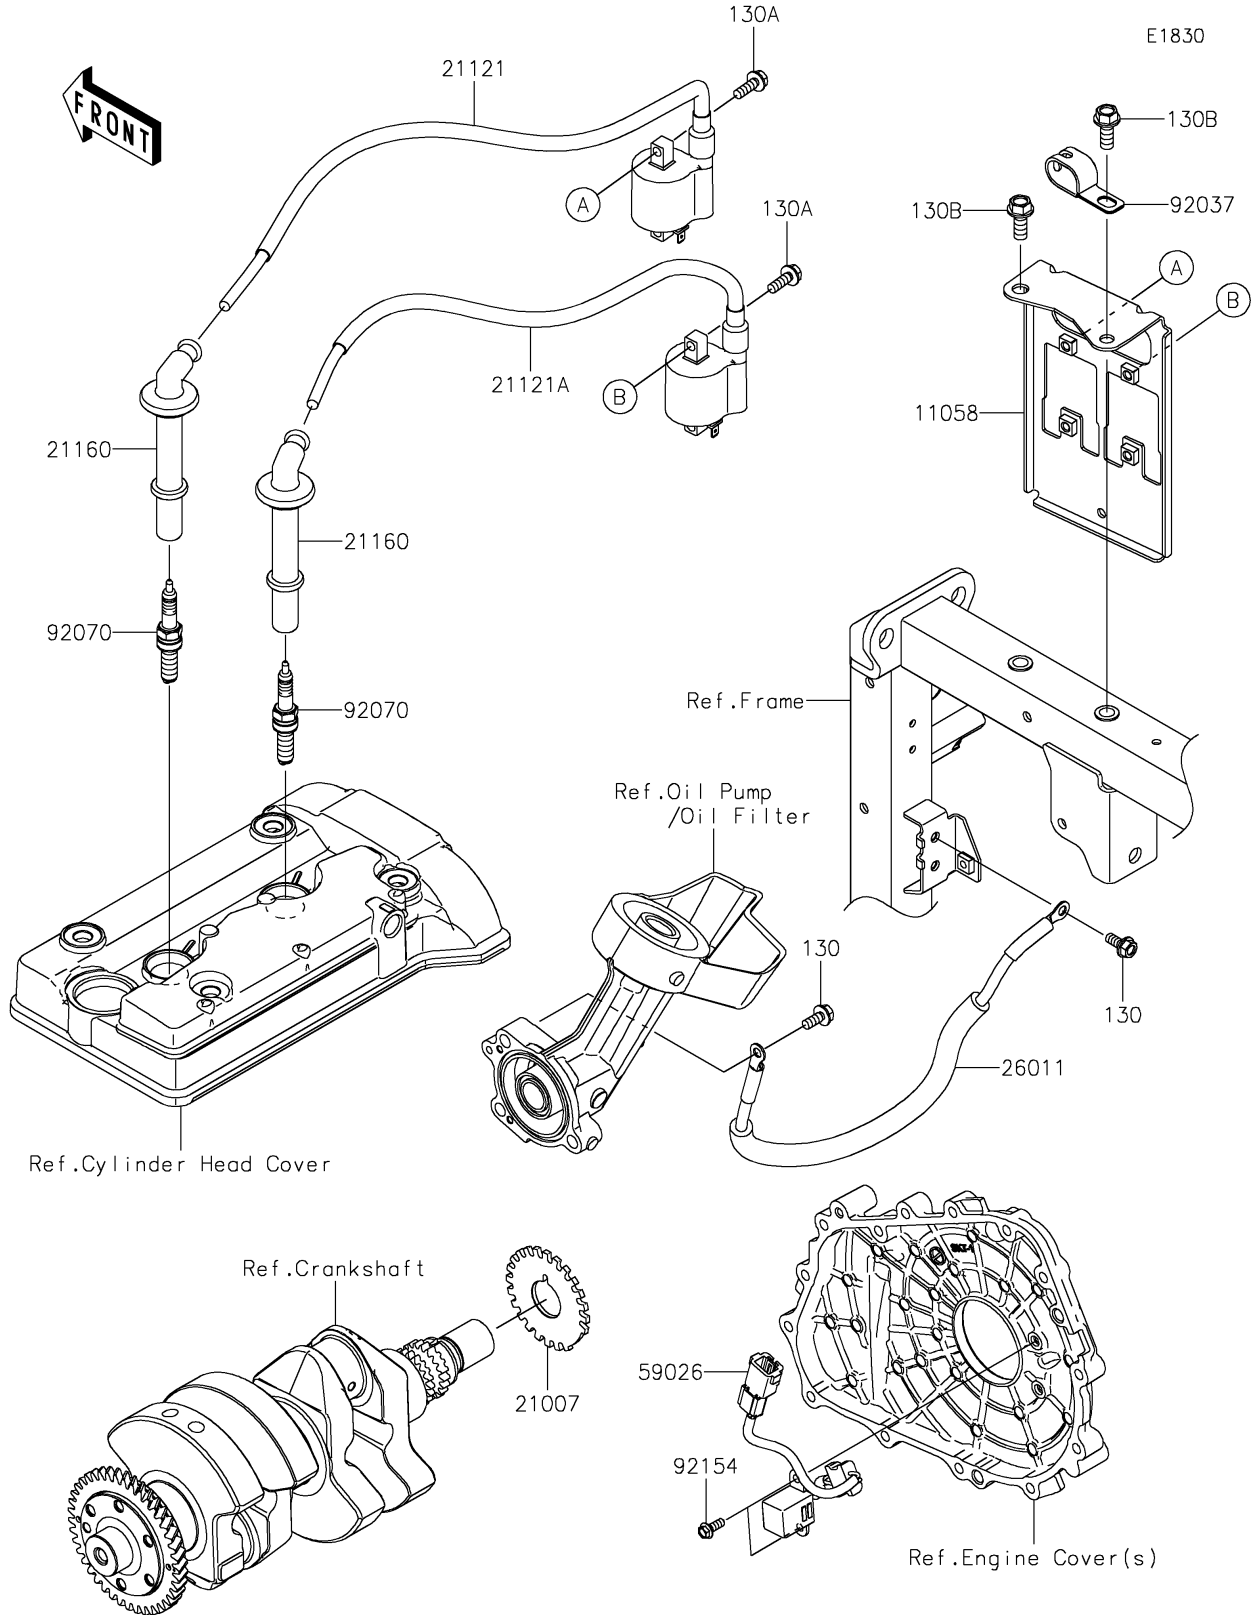

2025 MULE PRO-FXR 1000 PARTS DIAGRAM

Ignition System

2025 MULE PRO-FXR 1000 PARTS LIST

Ignition System

| ITEM NAME | PART NUMBER | QUANTITY |
|--------------------------------------|-------------|----------|
| BRACKET,COIL-IGNITION (Ref # 11058) | 11058-0333 | 1 |
| ROTOR (Ref # 21007) | 21007-0726 | 1 |
| COIL-IGNITION,#1 (Ref # 21121) | 21121-0751 | 1 |
| COIL-IGNITION,#2 (Ref # 21121A) | 21121-0752 | 1 |
| CAP-ASSY-PLUG (Ref # 21160) | 21160-0030 | 2 |
| WIRE-LEAD (Ref # 26011) | 26011-2420 | 1 |
| COIL-PULSING (Ref # 59026) | 59026-0566 | 1 |
| CLAMP (Ref # 92037) | 92037-2204 | 1 |
| PLUG-SPARK,LMAR9G(NGK) (Ref # 92070) | 92070-0716 | 2 |
| BOLT,FLANGED,5X14 (Ref # 92154) | 92154-3884 | 2 |
| BOLT-FLANGED,6X14 (Ref # 130) | 130BA0614 | 2 |
| BOLT-FLANGED,6X18 (Ref # 130A) | 130BA0618 | 4 |
| BOLT-FLANGED,8X20 (Ref # 130B) | 130BA0820 | 2 |