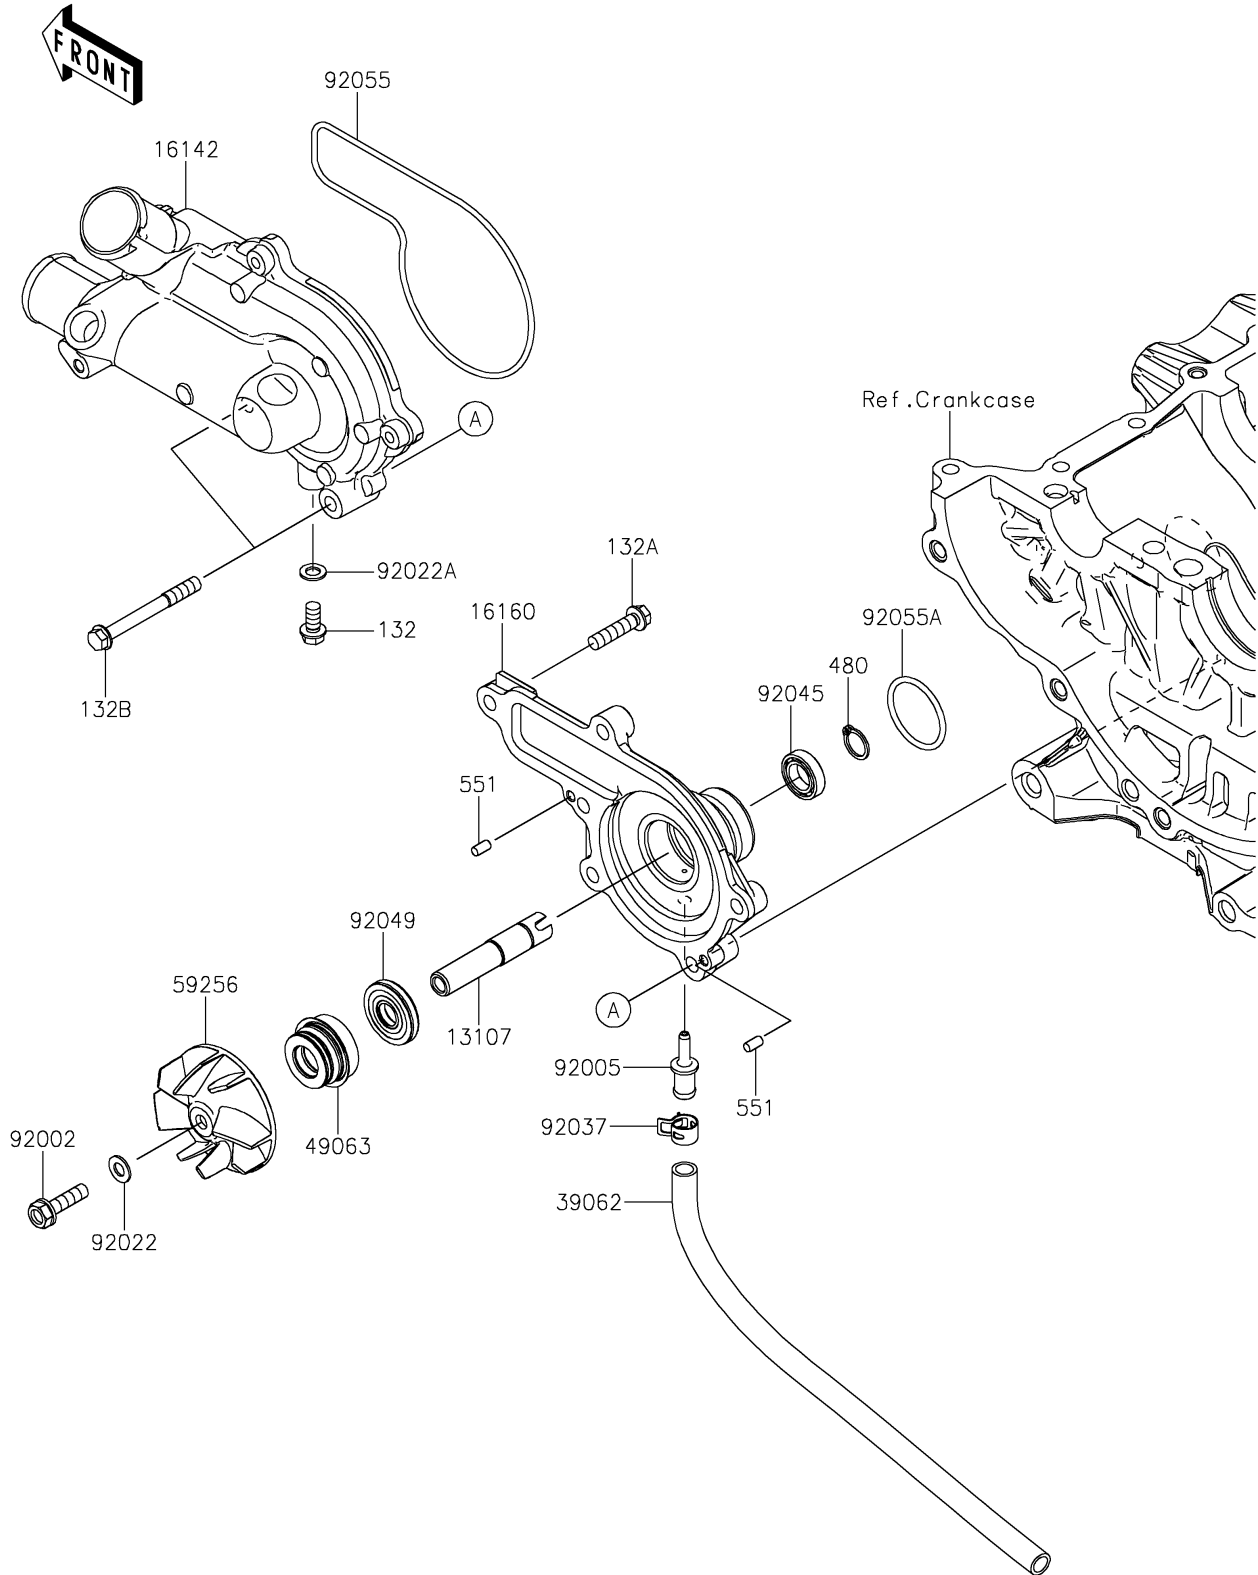

2025 MULE PRO-FXR 1000 PARTS DIAGRAM

Water Pump

E3031

2025 MULE PRO-FXR 1000 PARTS LIST

Water Pump

ITEM NAME	PART NUMBER	QUANTITY
SHAFT,WATER PUMP BODY (Ref # 13107)	13107-0894	1
COVER-PUMP (Ref # 16142)	16142-0763	1
BODY,WATER PUMP (Ref # 16160)	16160-0833	1
HOSE-COOLING,7.5X10.5X280 (Ref # 39062)	39062-1949	1
SEAL-MECHANICAL (Ref # 49063)	49063-1055	1
IMPELLER (Ref # 59256)	59256-0017	1
BOLT,6X22 (Ref # 92002)	92002-1154	1
FITTING (Ref # 92005)	92005-1482	1
WASHER,6.1X12X1 (Ref # 92022)	92022-077	1
WASHER,6.2X11X1 (Ref # 92022A)	92022-304	1
CLAMP (Ref # 92037)	92037-2113	1
BEARING-BALL,6801 (Ref # 92045)	92045-0971	1
SEAL-OIL (Ref # 92049)	92049-0778	1
RING-O,WATER PUMP COVER (Ref # 92055)	92055-0921	1
RING-O,28.7X2.4 (Ref # 92055A)	92055-0922	1
BOLT-FLANGED-SMALL,6X12 (Ref # 132)	132BA0612	1
BOLT-FLANGED-SMALL,6X25 (Ref # 132A)	132BA0625	4
BOLT-FLANGED-SMALL,6X55 (Ref # 132B)	132BA0655	2
CIRCLIP-TYPE-C,12MM (Ref # 480)	480J1200	1
PIN-DOWEL,4X8 (Ref # 551)	551A0408	2