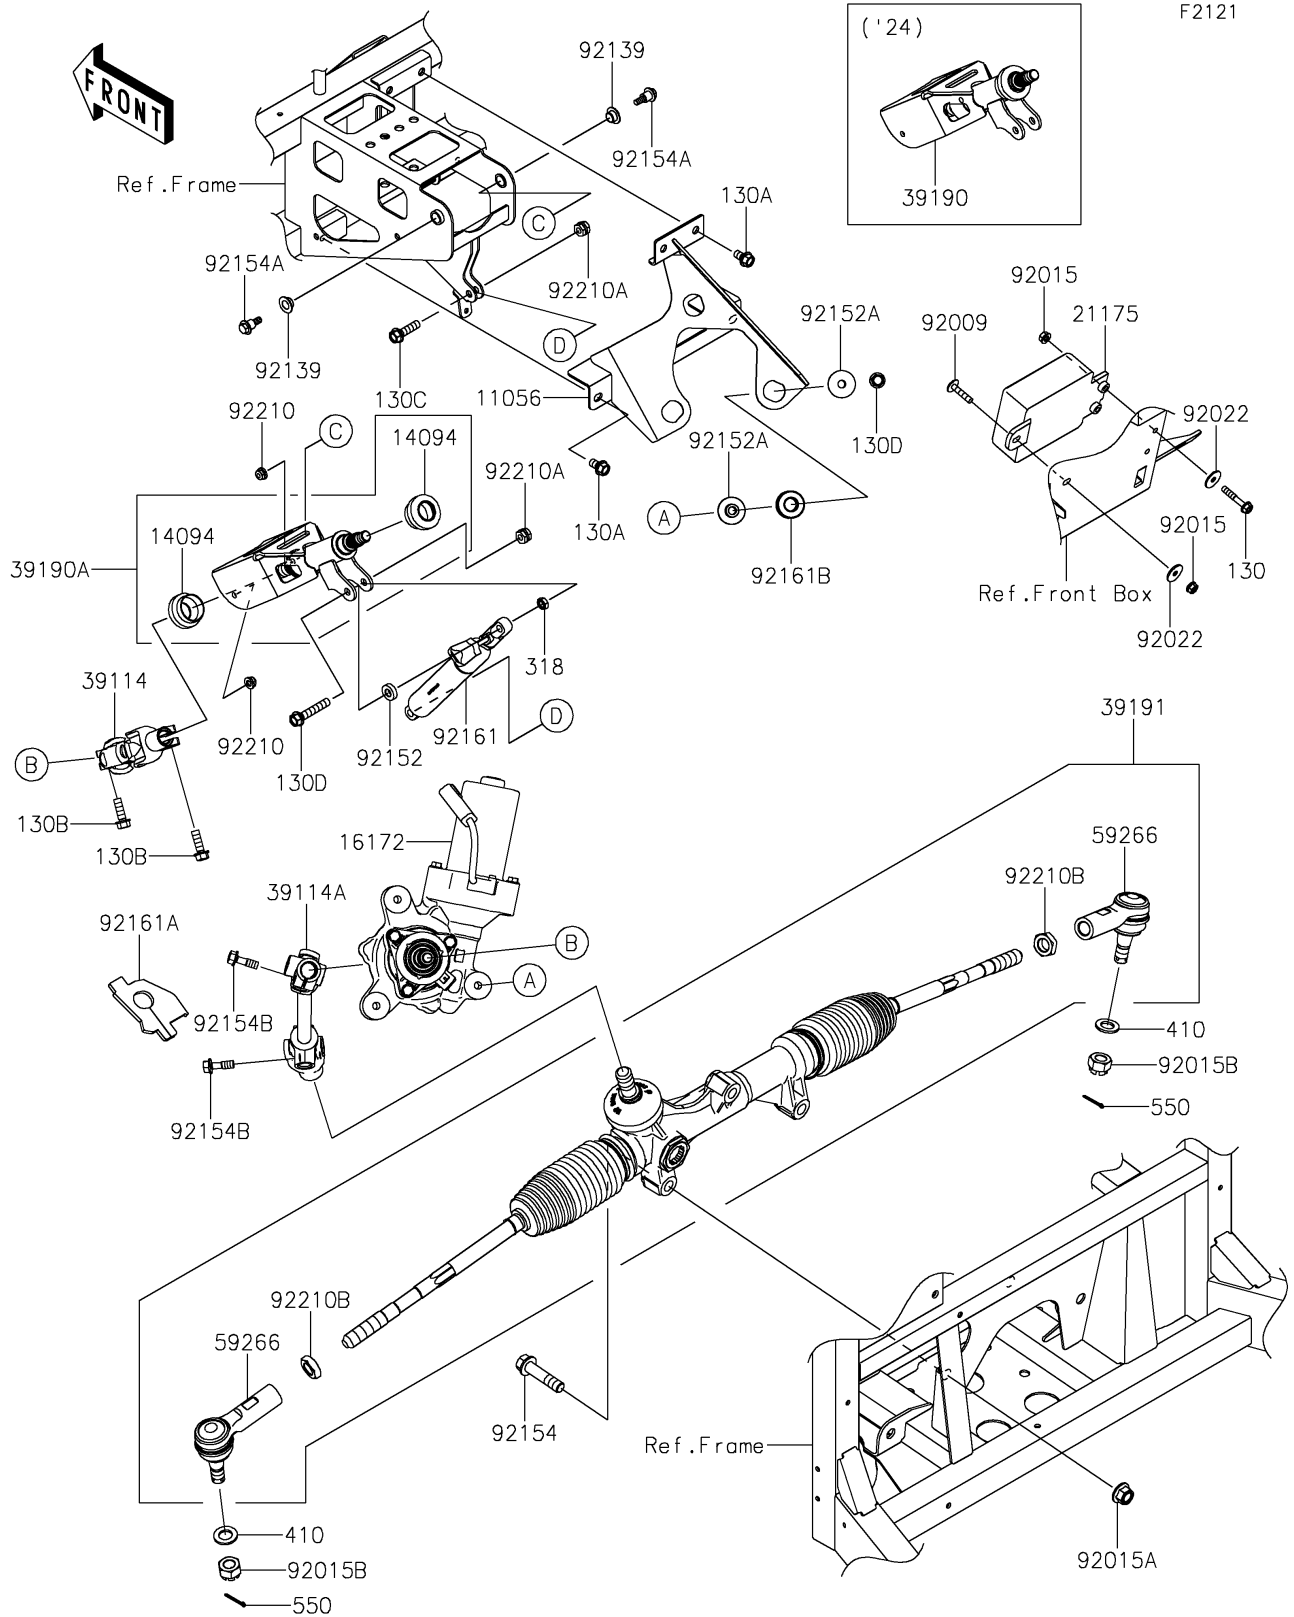

2024 MULE PRO-FXR 1000 PARTS DIAGRAM

Steering Shaft

2024 MULE PRO-FXR 1000 PARTS LIST

Steering Shaft

ITEM NAME	PART NUMBER	QUANTITY
BRACKET (Ref # 11056)	11056-2838	1
ACTUATOR, EPS (Ref # 16172)	16172-0557	1
CONTROL UNIT-ELECTRONIC, EPS (Ref # 21175)	21175-0969	1
SHAFT-COMP-STRG (Ref # 39114)	39114-0019	1
SHAFT-COMP-STRG (Ref # 39114A)	39114-0045	1
SHAFT-ASSY-STEERING (Ref # 39190)	39190-0006	1
GEAR-ASSY-STEERING (Ref # 39191)	39191-0039	1
JOINT-BALL (Ref # 59266)	59266-0771	2
SCREW, 6X28, BLACK (Ref # 92009)	92009-1400	1
NUT, FLANGED, 6MM (Ref # 92015)	92015-1367	3
NUT, LOCK, FLANGED, 12MM (Ref # 92015A)	92015-1433	3
NUT, CASTLE, 14MM (Ref # 92015B)	92015-1841	2
WASHER, 6.5X22X1.6 (Ref # 92022)	92022-237	3
BUSHING (Ref # 92139)	92139-0230	2
COLLAR, 8.2X18X5 (Ref # 92152)	92152-1848	1
COLLAR, 8.5X30X10.6 (Ref # 92152A)	92152-2149	6
BOLT, FLANGED, 12X50 (Ref # 92154)	92154-1008	3
BOLT, 6X21.5 (Ref # 92154A)	92154-1320	2
BOLT (Ref # 92154B)	92154-4224	2
DAMPER, GAS SPRING (Ref # 92161)	92161-1825	1
DAMPER (Ref # 92161A)	92161-2492	1
DAMPER, ACTUATOR (Ref # 92161B)	92161-7517	3
NUT, LOCK, FLANGED, 6MM (Ref # 92210)	92210-0303	2
NUT, HARD LOCK, 8MM (Ref # 92210A)	92210-0934	2
NUT (Ref # 92210B)	92210-1933	2
BOLT-FLANGED, 6X35 (Ref # 130)	130BA0635	2
BOLT-FLANGED, 8X14 (Ref # 130A)	130BA0814	4
BOLT-FLANGED, 8X25 (Ref # 130B)	130BA0825	2
BOLT-FLANGED, 8X30 (Ref # 130C)	130CA0830	1

2024 MULE PRO-FXR 1000 PARTS LIST

Steering Shaft

ITEM NAME	PART NUMBER	QUANTITY
BOLT-FLANGED,8X45 (Ref # 130D)	130CA0845	4
NUT-HEX-SMALL,8MM (Ref # 318)	318BA0800	1
WASHER-PLAIN-SMALL,14MM (Ref # 410)	410AA1400	2
PIN-COTTER,3.0X25 (Ref # 550)	550AA3025	2