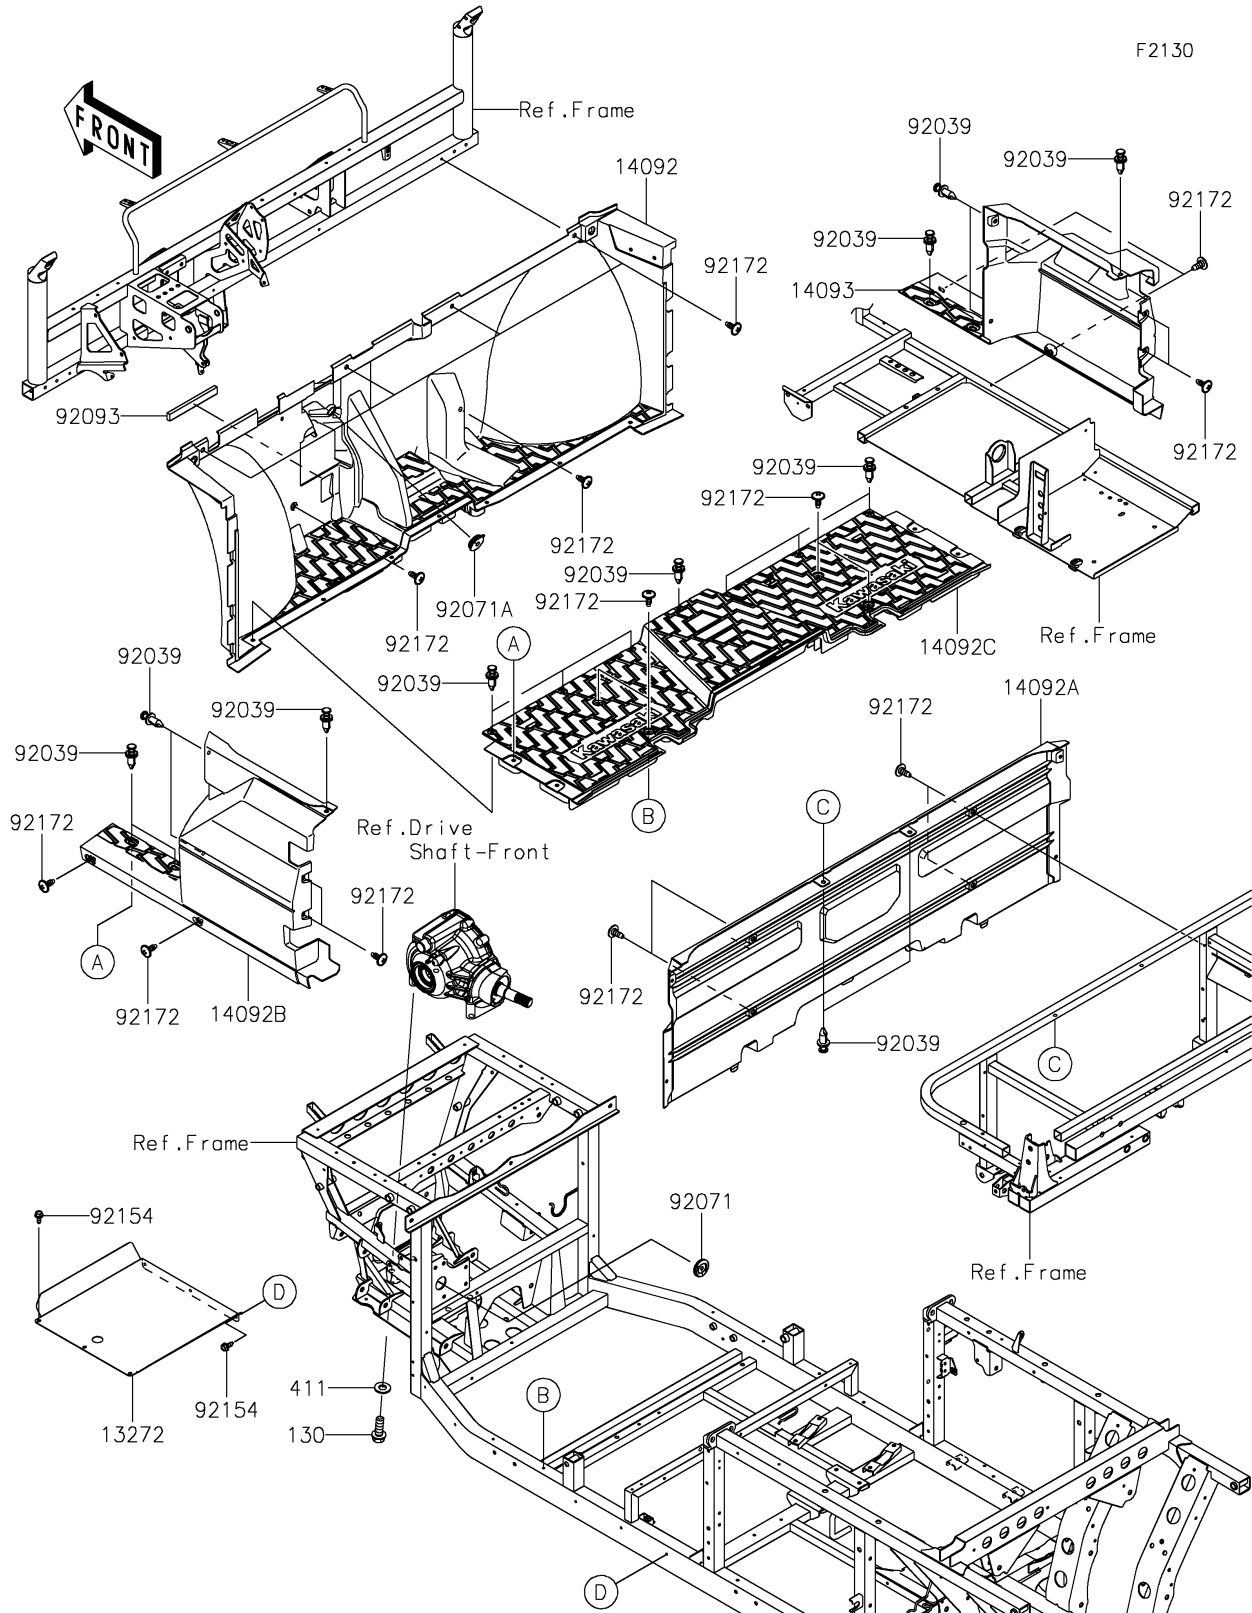

2025 MULE PRO-FXR 1000 PARTS DIAGRAM

Frame Fittings(Front)

2025 MULE PRO-FXR 1000 PARTS LIST

Frame Fittings(Front)

ITEM NAME	PART NUMBER	QUANTITY
PLATE,FLOOR BOTTOM (Ref # 13272)	13272-2205	1
COVER,FR FLOOR (Ref # 14092)	14092-1184	1
COVER,FR SEAT (Ref # 14092A)	14092-1185	1
COVER,SIDE,LH,FR (Ref # 14092B)	14092-1188	1
COVER,FLOOR,BOTTOM (Ref # 14092C)	14092-1196	1
COVER,SIDE,RH,FR (Ref # 14093)	14093-0589	1
RIVET (Ref # 92039)	92039-0776	19
GROMMET,9X45X9 (Ref # 92071)	92071-0728	1
GROMMET,8X22X8 (Ref # 92071A)	92071-0753	1
SEAL,10X20X165 (Ref # 92093)	92093-0617	1
BOLT,6X15.6 (Ref # 92154)	92154-1250	6
SCREW,6X16 (Ref # 92172)	92172-0711	22
BOLT-FLANGED,12X35 (Ref # 130)	130CA1235	4
WASHER-PLAIN,12MM (Ref # 411)	411AA1200	4