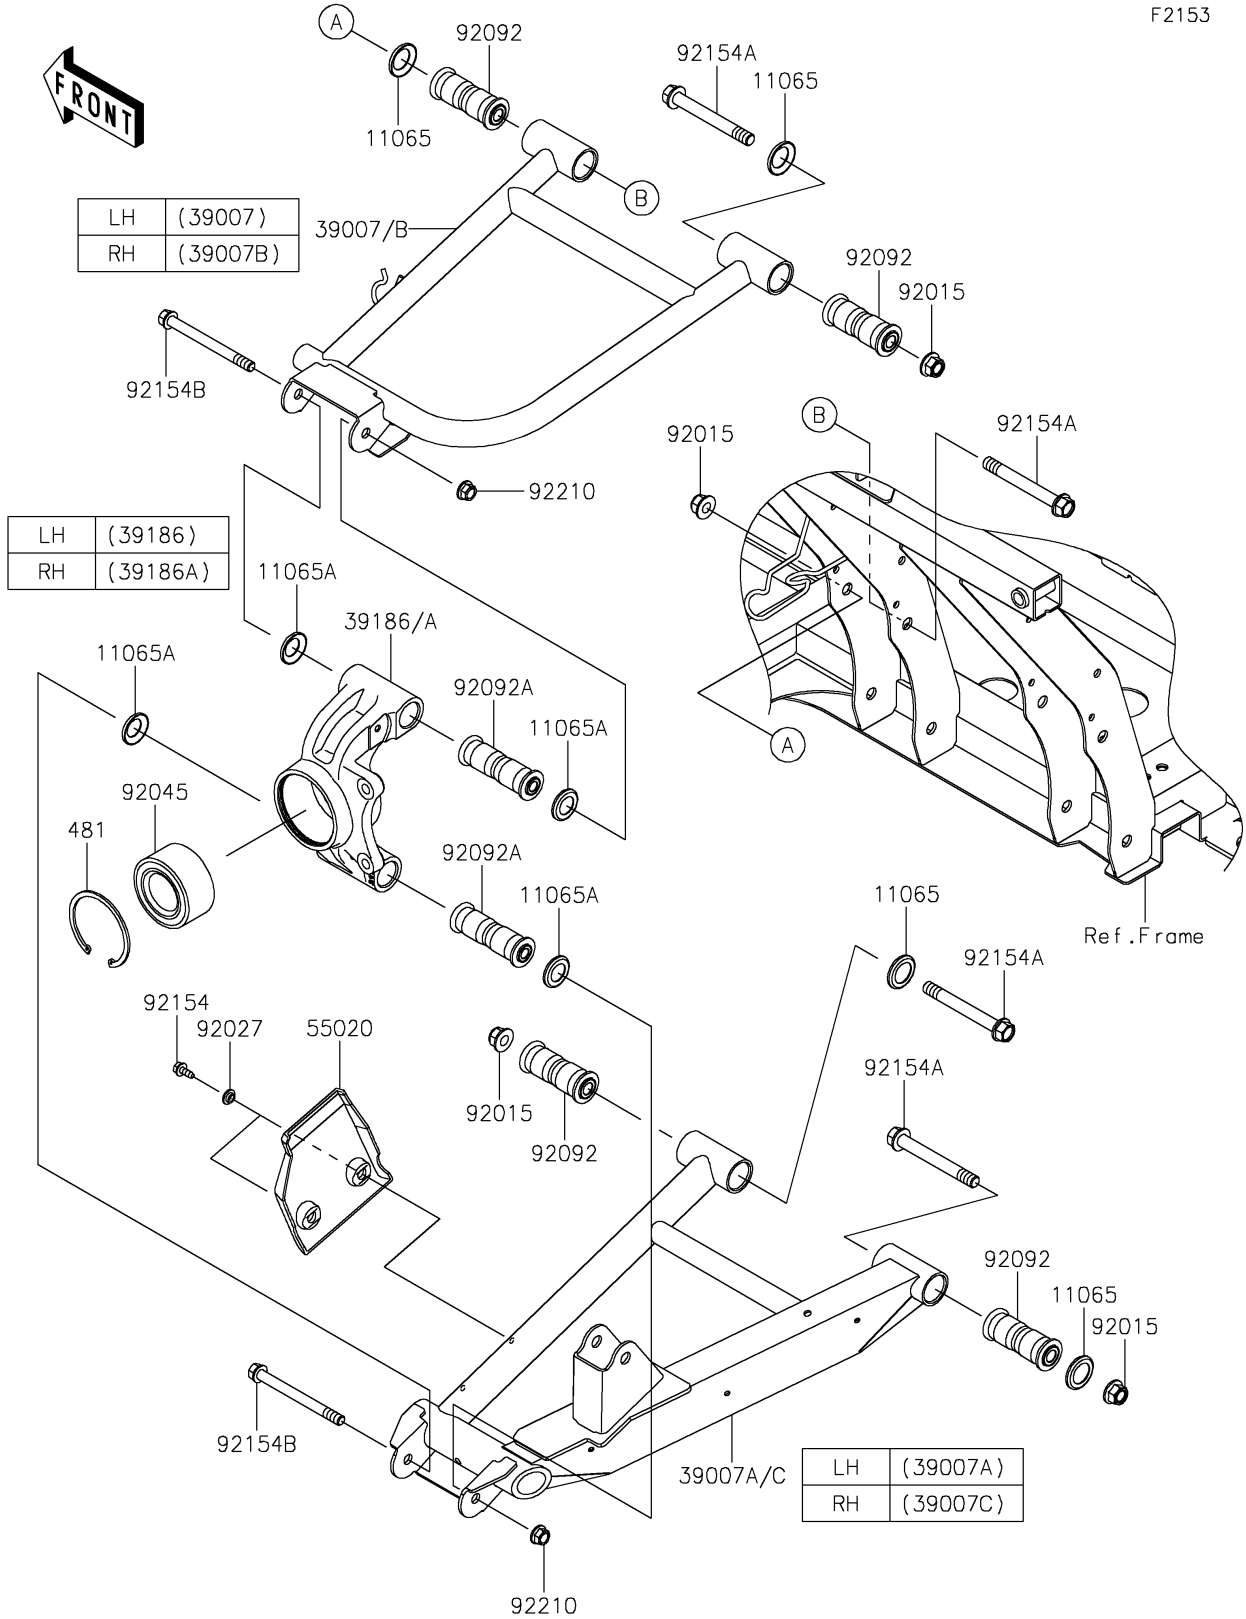

2024 MULE PRO-FXR 1000 PARTS DIAGRAM

Rear Suspension

F2153

2024 MULE PRO-FXR 1000 PARTS LIST

Rear Suspension

ITEM NAME	PART NUMBER	QUANTITY
CAP,ARM (Ref # 11065)	11065-0838	8
CAP (Ref # 11065A)	11065-0849	8
ARM-SUSP,RR,UPP,LH,BLACK (Ref # 39007)	39007-0481-10	1
ARM-SUSP,RR,LWR,LH,BLACK (Ref # 39007A)	39007-0482-10	1
ARM-SUSP,RR,UPP,RH,BLACK (Ref # 39007B)	39007-0483-10	1
ARM-SUSP,RR,LWR,RH,BLACK (Ref # 39007C)	39007-0484-10	1
KNUCKLE,RR,LH (Ref # 39186)	39186-0317	1
KNUCKLE,RR,RH (Ref # 39186A)	39186-0318	1
GUARD,RR CVJ (Ref # 55020)	55020-0931	2
NUT,LOCK,FLANGED,12MM (Ref # 92015)	92015-1433	8
COLLAR,L=4.6 (Ref # 92027)	92027-1168	4
BEARING-BALL,40X74X36 (Ref # 92045)	92045-0993	2
BUSHING-RUBBER,12X20X78 (Ref # 92092)	92092-0028	8
BUSHING-RUBBER,10.1X17X88 (Ref # 92092A)	92092-0029	4
BOLT,6X15.6 (Ref # 92154)	92154-1250	4
BOLT,FLANGED,12X100 (Ref # 92154A)	92154-1318	8
BOLT,FLANGED,10X110 (Ref # 92154B)	92154-1353	4
NUT,LOCK,FLANGED,10MM (Ref # 92210)	92210-0276	4
CIRCLIP-TYPE-C (Ref # 481)	481J7500	2