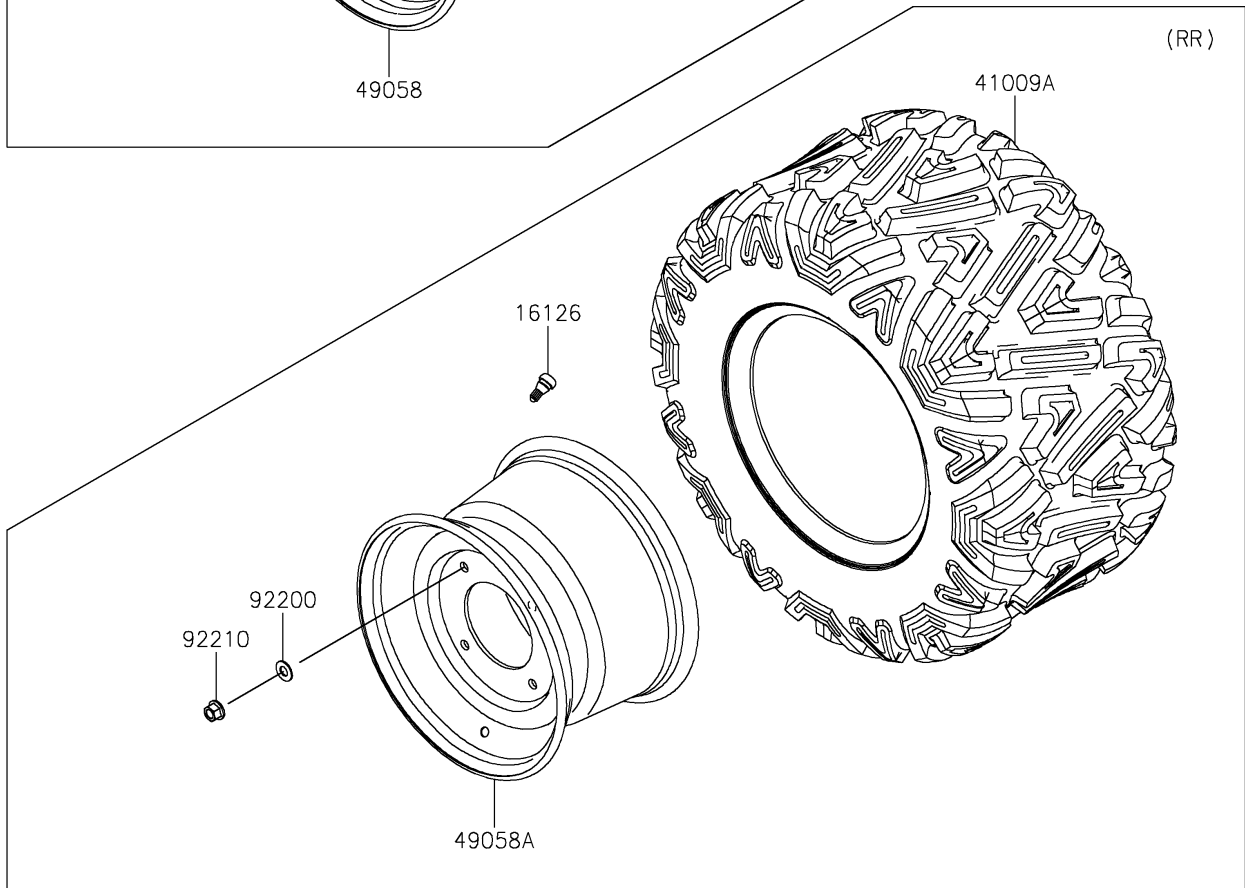

2024 MULE PRO-FXR 1000 PARTS DIAGRAM

Wheels/Tires

2024 MULE PRO-FXR 1000 PARTS LIST

Wheels/Tires

ITEM NAME	PART NUMBER	QUANTITY
VALVE (Ref # 16126)	16126-4001	4
TIRE,27X9.00-12 6PR,DURO PG2 (Ref # 41009)	41009-0723	2
TIRE,27X11.00-12 6PR,DURO PG2 (Ref # 41009A)	41009-0724	2
WHEEL,FR,12X7.0AT,F.S.BLACK (Ref # 49058)	49058-0608-397	2
WHEEL,RR,12X8.0AT,F.S.BLACK (Ref # 49058A)	49058-0611-397	2
WASHER,12.1X26X2.3 (Ref # 92200)	92200-0930	8
NUT,12MM (Ref # 92210)	92210-0603	16