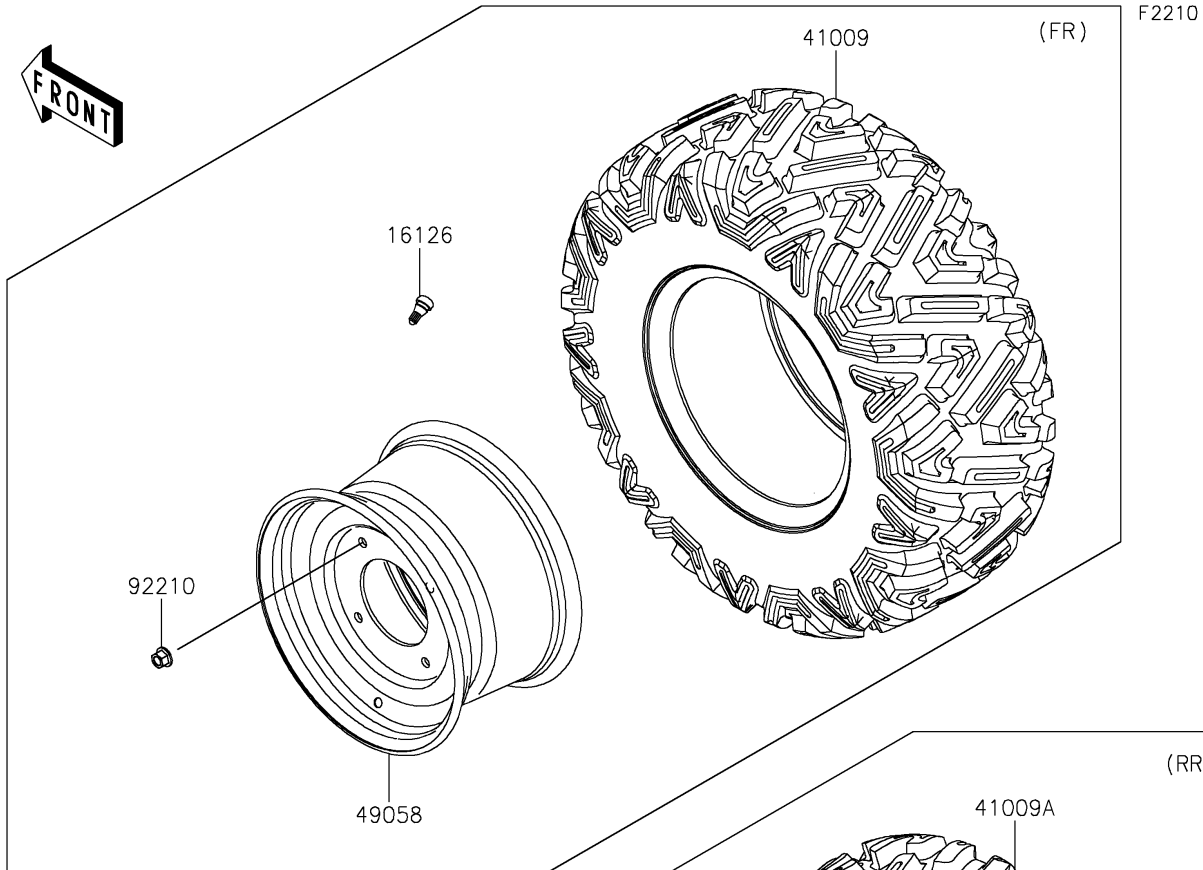

2024 MULE PRO-FXR 1000 PARTS DIAGRAM

Wheels/Tires

2024 MULE PRO-FXR 1000 PARTS LIST

Wheels/Tires

ITEM NAME	PART NUMBER	QUANTITY
VALVE (Ref # 16126)	16126-4001	4
TIRE,27X9.00-12 6PR,DURO PG2 (Ref # 41009)	41009-0723	2
TIRE,27X11.00-12 6PR,DURO PG2 (Ref # 41009A)	41009-0724	2
WHEEL,FR,12X7.0AT,F.S.BLACK (Ref # 49058)	49058-0608-397	2
WHEEL,RR,12X8.0AT,F.S.BLACK (Ref # 49058A)	49058-0611-397	2
WASHER,12.1X26X2.3 (Ref # 92200)	92200-0930	8
NUT,12MM (Ref # 92210)	92210-0603	16