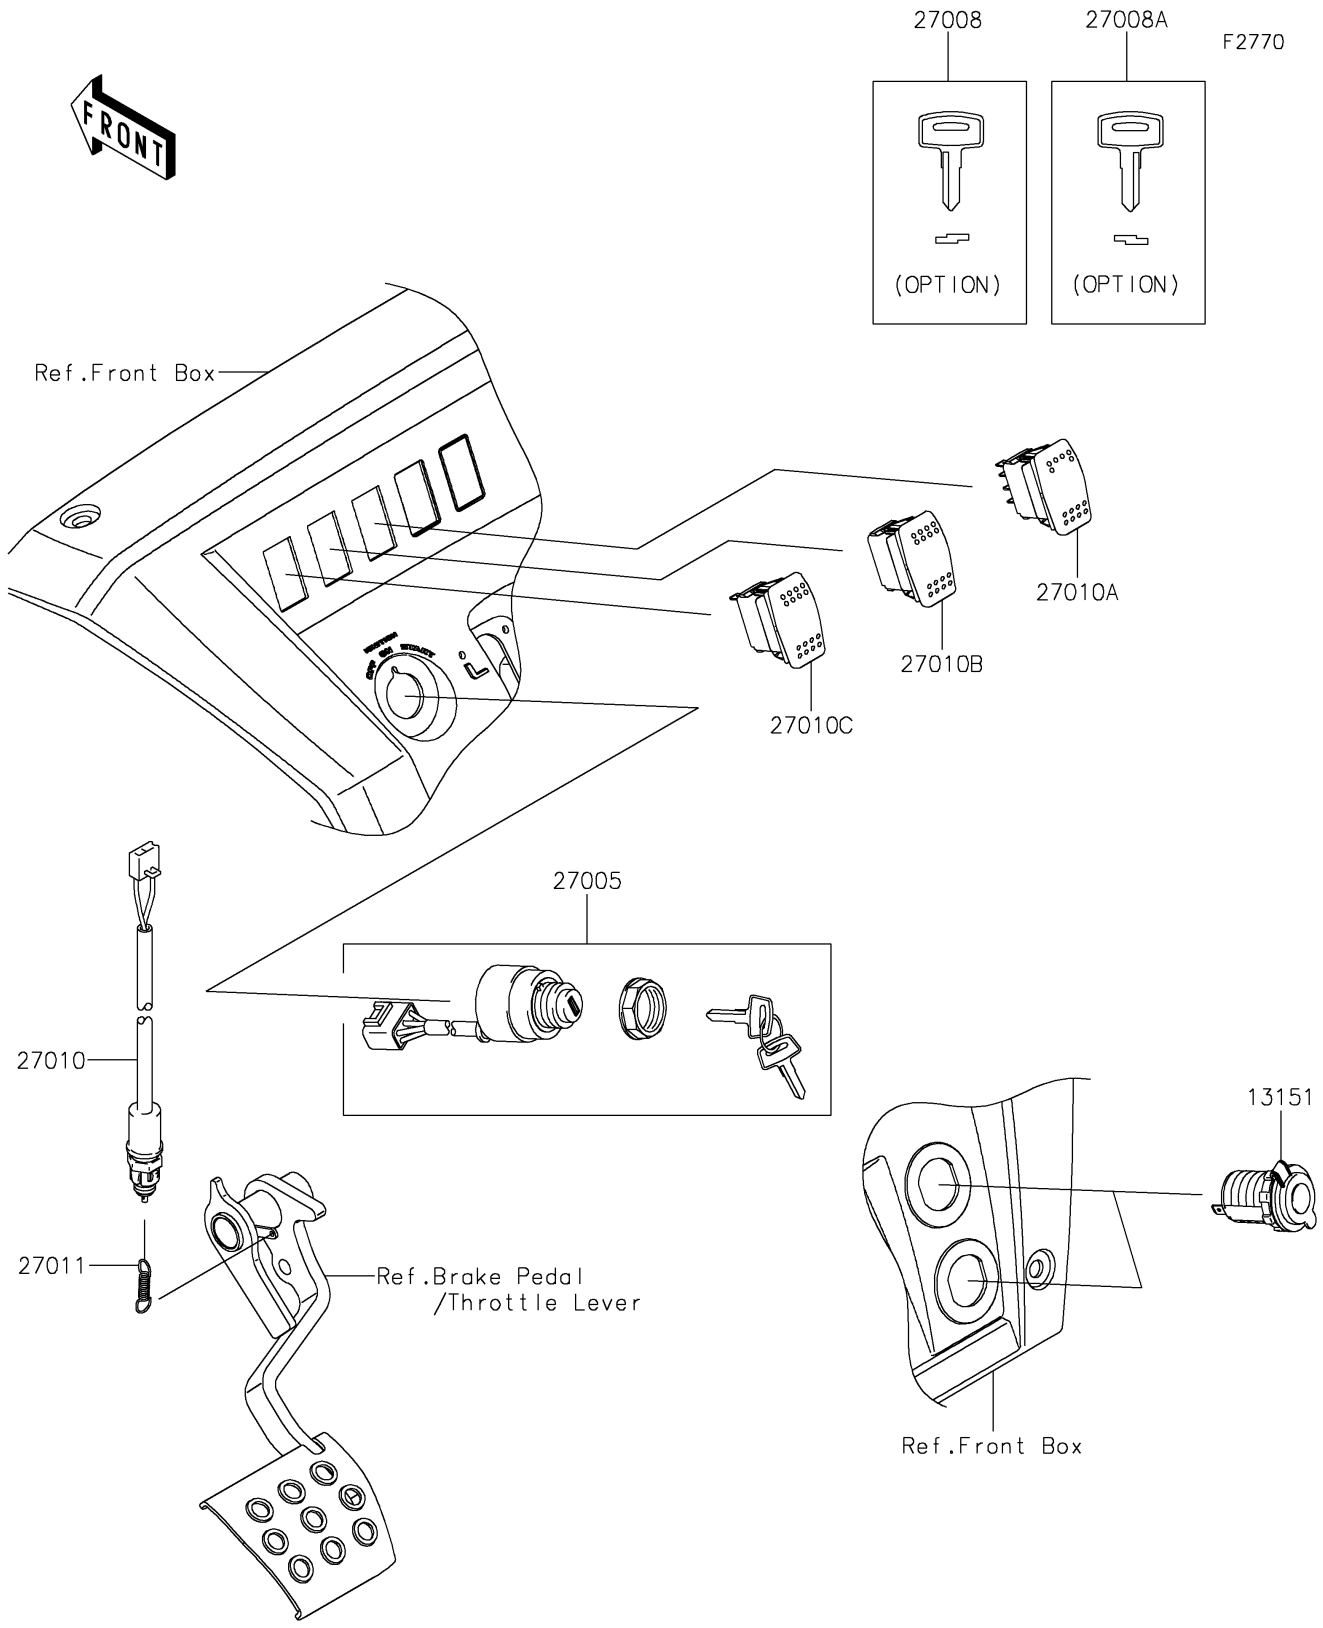

2025 MULE PRO-FXR 1000 PARTS DIAGRAM

Ignition Switch

2025 MULE PRO-FXR 1000 PARTS LIST

Ignition Switch

ITEM NAME	PART NUMBER	QUANTITY
SWITCH-COMP,OUTLET,12V (Ref # 13151)	13151-0556	2
SWITCH-ASSY-IGNITION (Ref # 27005)	27005-0643	1
KEY-LOCK,BLANK (Ref # 27008)	27008-1153	1
KEY-LOCK,BLANK (Ref # 27008A)	27008-1157	1
SWITCH,BRAKE (Ref # 27010)	27010-0724	1
SWITCH,HEAD LAMP (Ref # 27010A)	27010-0750	1
SWITCH,2WD/4WD (Ref # 27010B)	27010-0751	1
SWITCH,DIFF LOCK (Ref # 27010C)	27010-0810	1
SPRING,BRAKE LAMP SWITCH (Ref # 27011)	27011-006	1