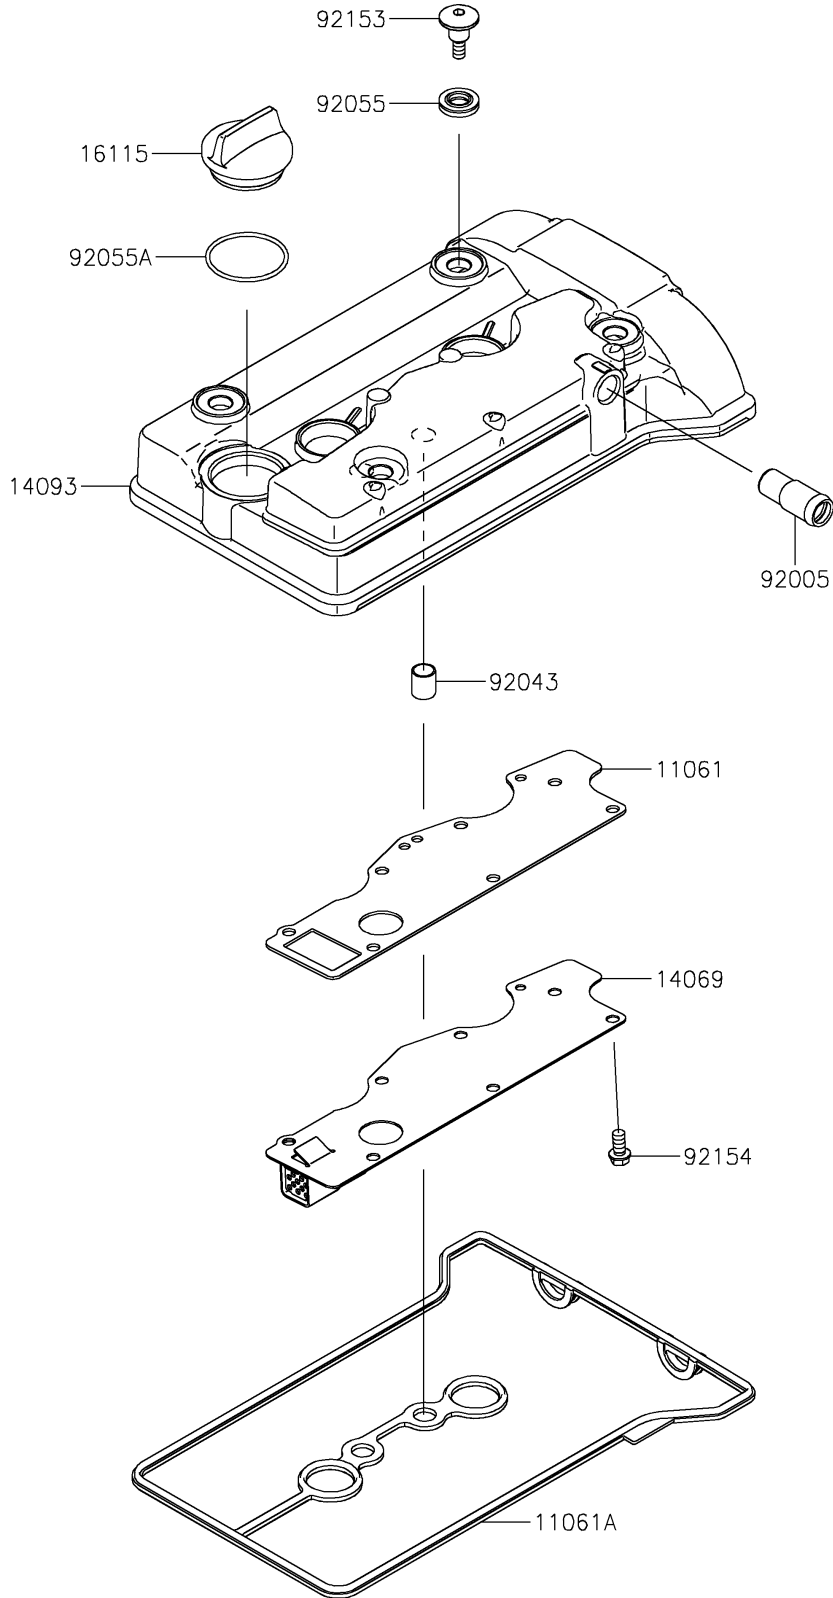

2024 MULE PRO-FXR™ 1000 LE PARTS DIAGRAM

Cylinder Head Cover

E1112

2024 MULE PRO-FXR™ 1000 LE PARTS LIST

Cylinder Head Cover

ITEM NAME	PART NUMBER	QUANTITY
GASKET,BREATHER PLATE (Ref # 11061)	11061-1314	1
GASKET,HEAD COVER (Ref # 11061A)	11061-1457	1
BREATHER (Ref # 14069)	14069-0036	1
COVER,HEAD COVER (Ref # 14093)	14093-1384	1
CAP-OIL FILLER (Ref # 16115)	16115-1064	1
FITTING,BREATHER (Ref # 92005)	92005-0968	1
PIN,10.1X12X14 (Ref # 92043)	92043-4009	2
RING-O (Ref # 92055)	92055-0785	4
RING-O (Ref # 92055A)	92055-1749	1
BOLT,SOCKET,6X22.5 (Ref # 92153)	92153-1779	4
BOLT,FLANGED-SMALL,6X12 (Ref # 92154)	92154-1888	7