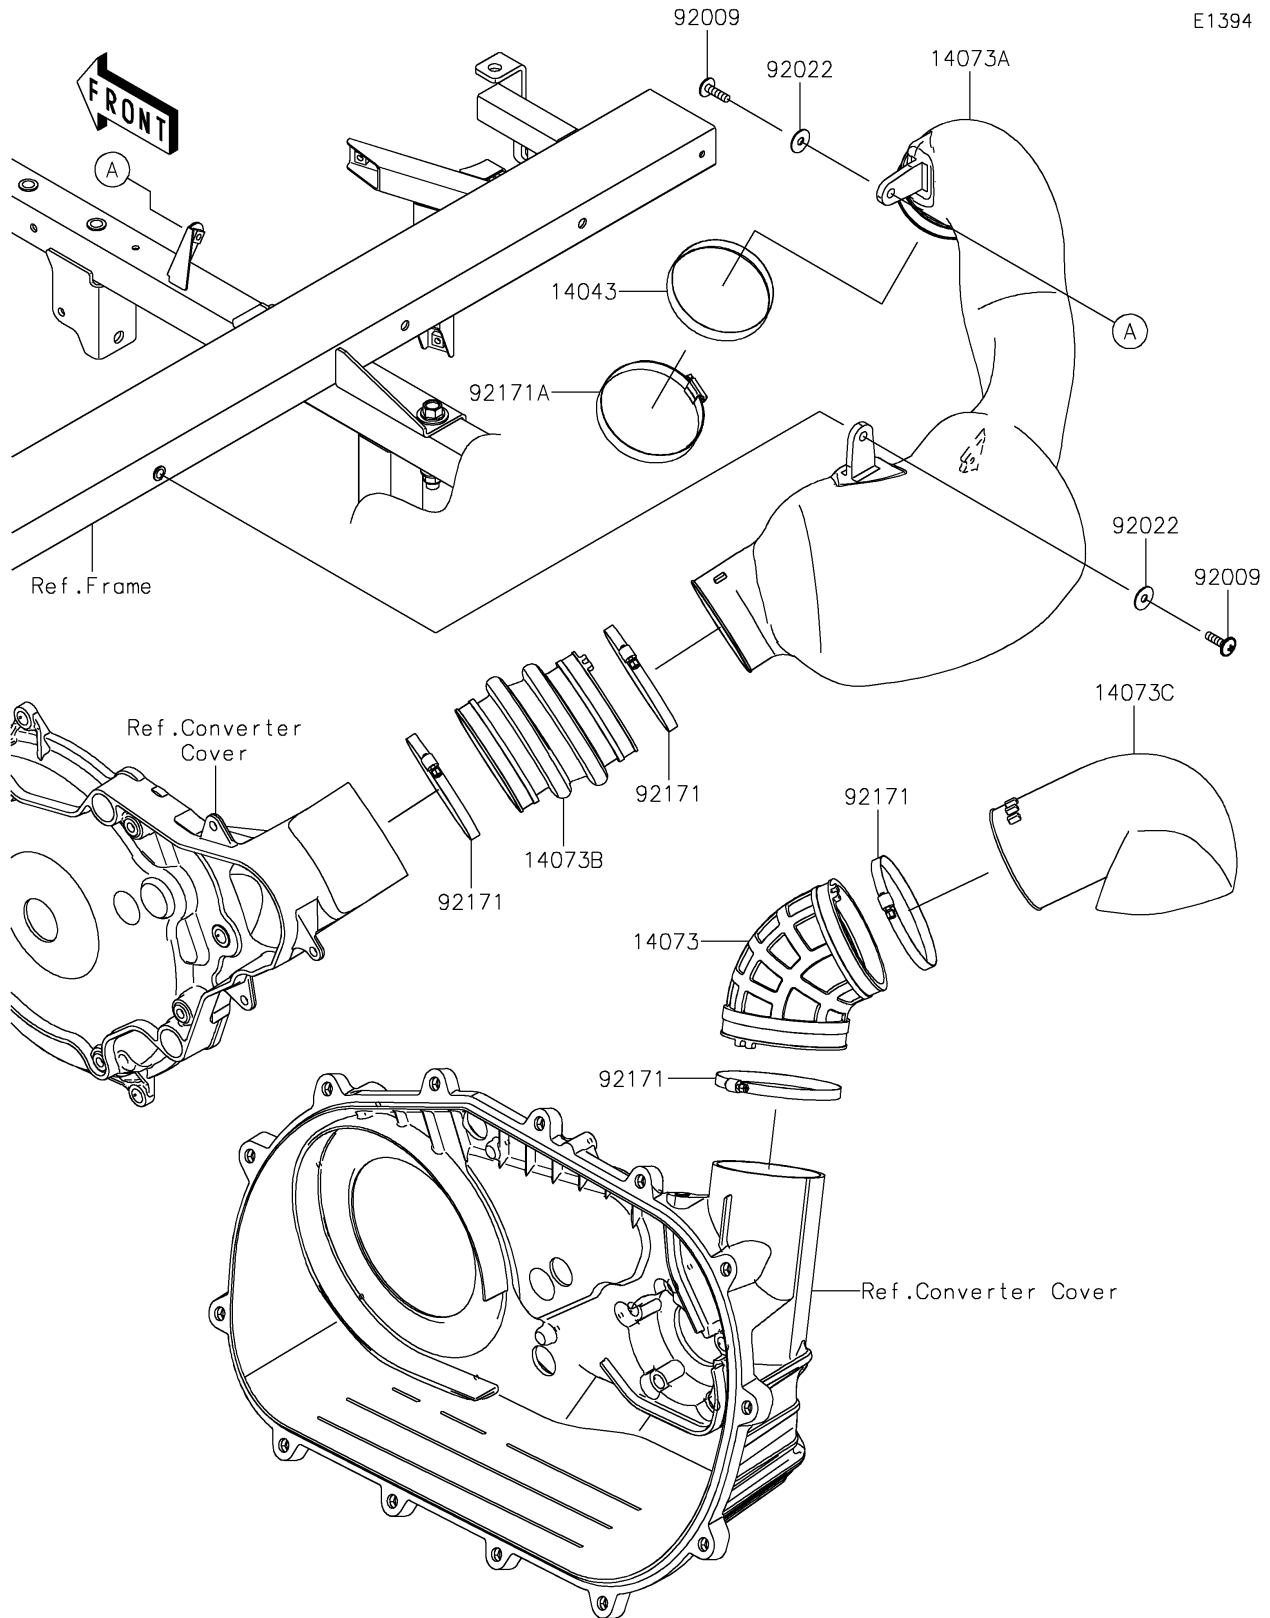

2024 MULE PRO-FXR™ 1000 LE PARTS DIAGRAM

Air Cleaner-Belt Converter

E1394

2024 MULE PRO-FXR™ 1000 LE PARTS LIST

Air Cleaner-Belt Converter

| ITEM NAME | PART NUMBER | QUANTITY |
|-------------------------------------|-------------|----------|
| FILTER (Ref # 14043) | 14043-0013 | 1 |
| DUCT,EXHAUST (Ref # 14073) | 14073-0788 | 1 |
| DUCT,INTAKE (Ref # 14073A) | 14073-0789 | 1 |
| DUCT,INTAKE (Ref # 14073B) | 14073-0790 | 1 |
| DUCT,EXHAUST (Ref # 14073C) | 14073-1886 | 1 |
| SCREW,6X22 (Ref # 92009) | 92009-1441 | 2 |
| WASHER,PLAIN,6.5X20X1 (Ref # 92022) | 92022-165 | 2 |
| CLAMP (Ref # 92171) | 92171-1383 | 4 |
| CLAMP (Ref # 92171A) | 92171-3716 | 1 |