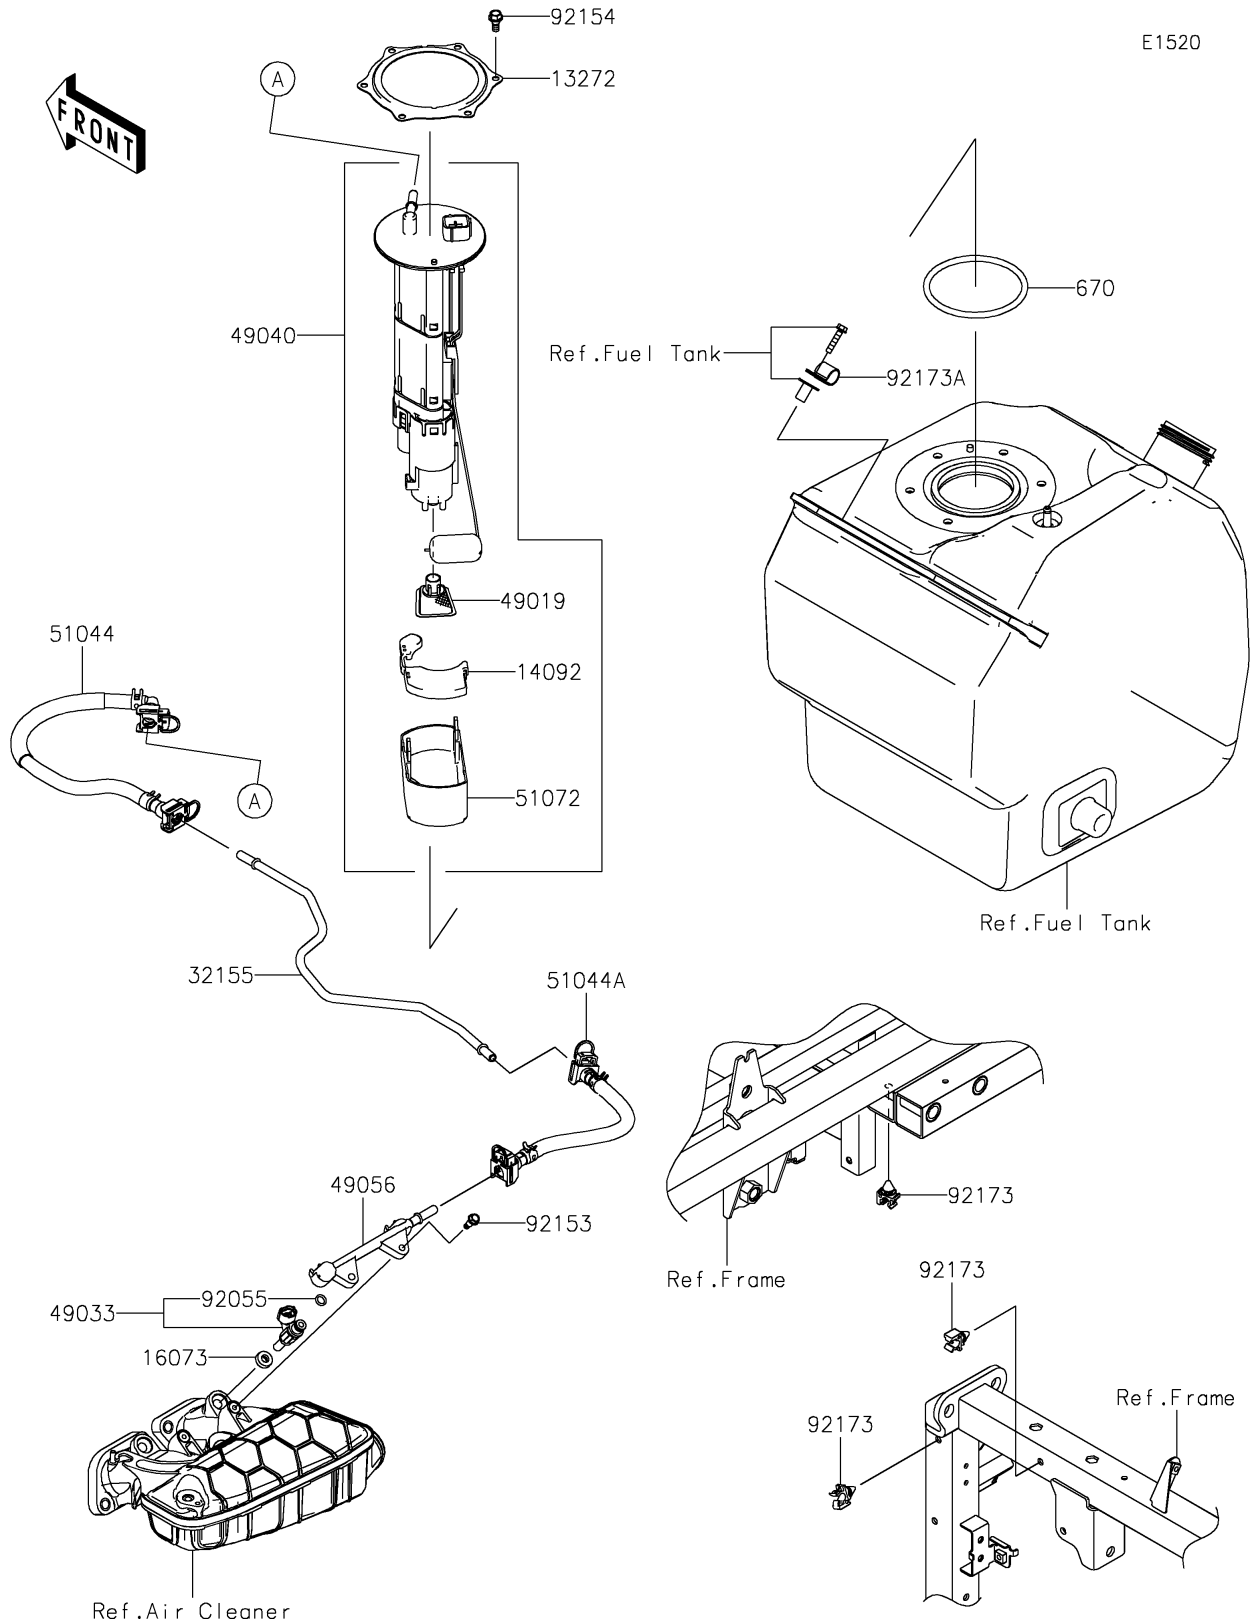

2024 MULE PRO-FXR™ 1000 LE PARTS DIAGRAM

Fuel Pump

2024 MULE PRO-FXR™ 1000 LE PARTS LIST

Fuel Pump

ITEM NAME	PART NUMBER	QUANTITY
PLATE (Ref # 13272)	13272-2500	1
COVER (Ref # 14092)	14092-1044	1
INSULATOR (Ref # 16073)	16073-0129	2
PIPE,FUEL (Ref # 32155)	32155-7381	1
FILTER-FUEL (Ref # 49019)	49019-0013	1
NOZZLE-INJECTION (Ref # 49033)	49033-0040	2
PUMP-FUEL (Ref # 49040)	49040-0832	1
PIPE-INJECTION (Ref # 49056)	49056-0566	1
TUBE-ASSY,TANK-PIPE (Ref # 51044)	51044-1260	1
TUBE-ASSY,PIPE-ENGINE (Ref # 51044A)	51044-1261	1
CHAMBER-FUEL (Ref # 51072)	51072-0003	1
RING-O,INJECTION NOZZLE (Ref # 92055)	92055-0937	2
BOLT,FLANGED,5MM (Ref # 92153)	92153-0361	2
BOLT,FUEL PUMP (Ref # 92154)	92154-1326	6
CLAMP,FUEL PIPE (Ref # 92173)	92173-1213	3
CLAMP (Ref # 92173A)	92173-2551	1
O RING (Ref # 670)	670E5090	1