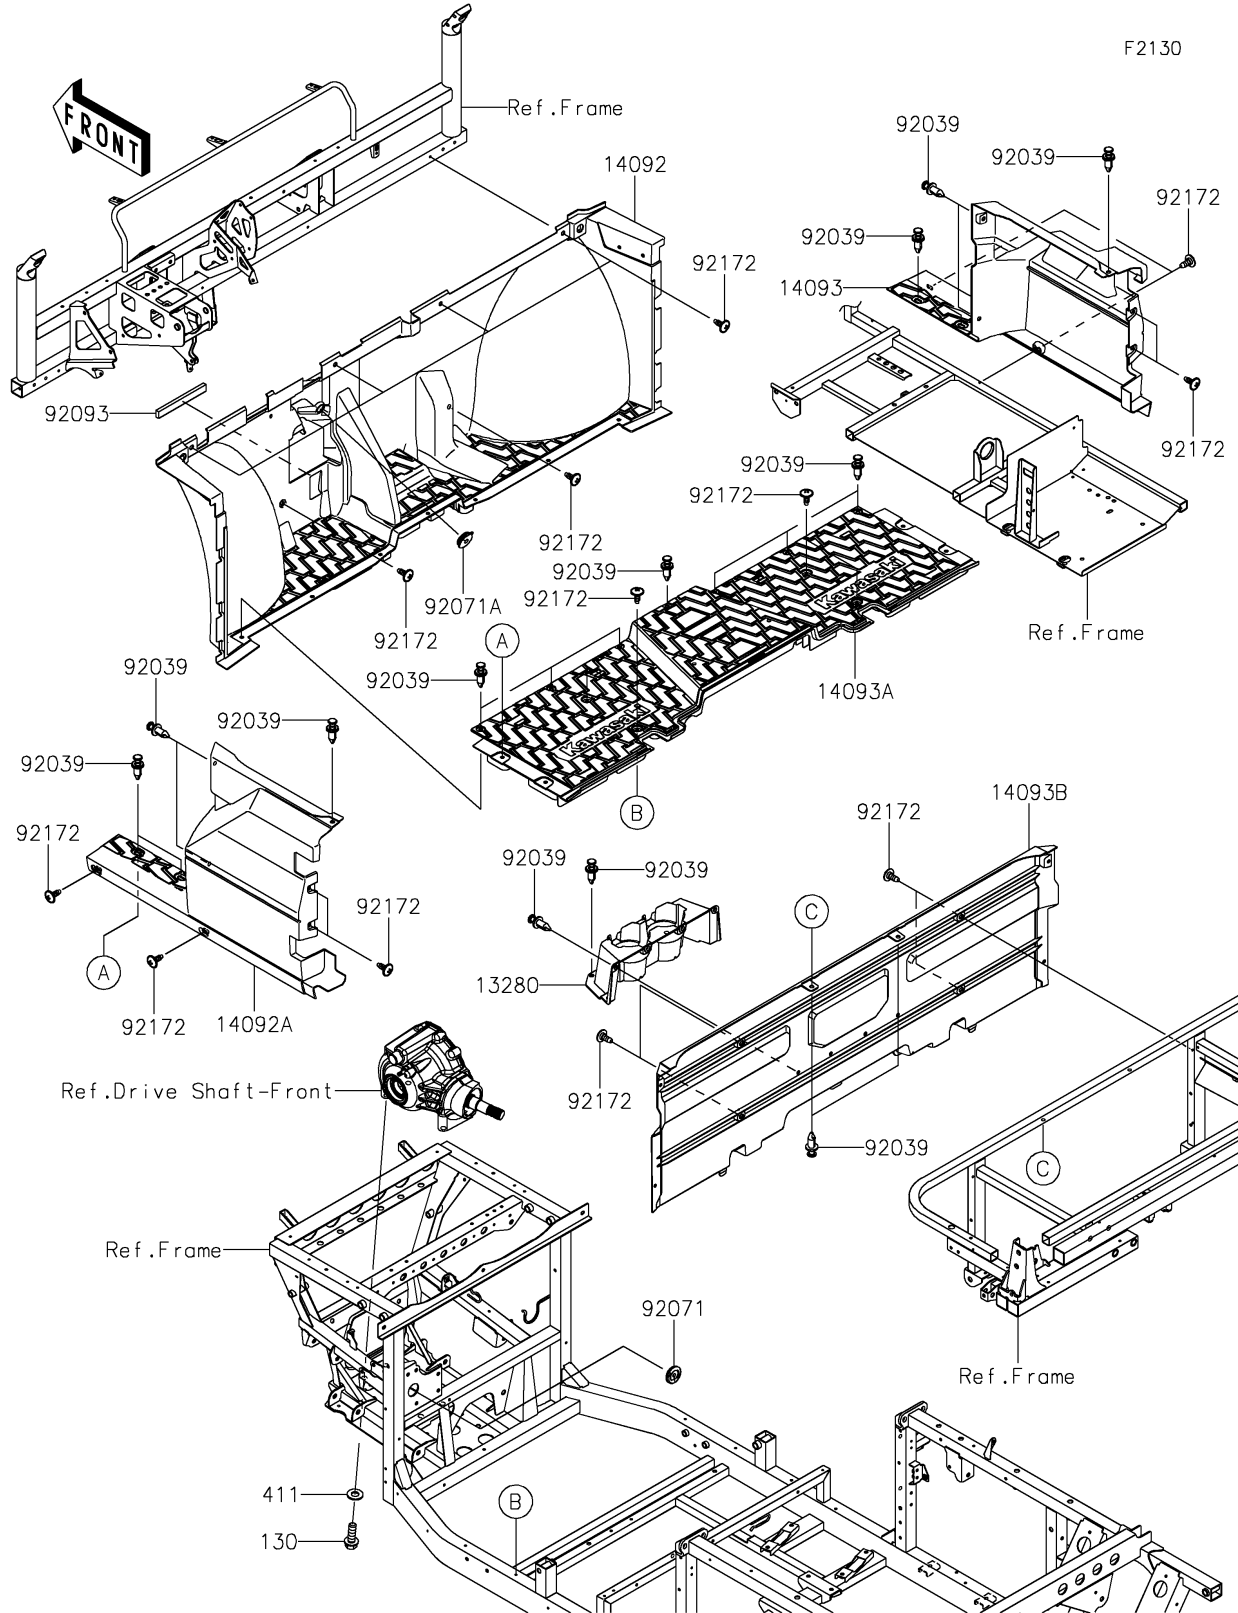

2024 MULE PRO-FXR™ 1000 LE PARTS DIAGRAM

Frame Fittings(Front)

2024 MULE PRO-FXR™ 1000 LE PARTS LIST

Frame Fittings(Front)

ITEM NAME	PART NUMBER	QUANTITY
HOLDER (Ref # 13280)	13280-1352	1
COVER,FR FLOOR (Ref # 14092)	14092-1184	1
COVER,SIDE,LH,FR (Ref # 14092A)	14092-1188	1
COVER,SIDE,RH,FR (Ref # 14093)	14093-0589	1
COVER,FLOOR,BOTTOM (Ref # 14093A)	14093-1426	1
COVER,FR SEAT (Ref # 14093B)	14093-1427	1
RIVET (Ref # 92039)	92039-0776	27
GROMMET,9X45X9 (Ref # 92071)	92071-0728	1
GROMMET,8X22X8 (Ref # 92071A)	92071-0753	1
SEAL,10X20X165 (Ref # 92093)	92093-0617	1
SCREW,6X16 (Ref # 92172)	92172-0711	22
BOLT-FLANGED,12X35 (Ref # 130)	130CA1235	4
WASHER-PLAIN,12MM (Ref # 411)	411AA1200	4