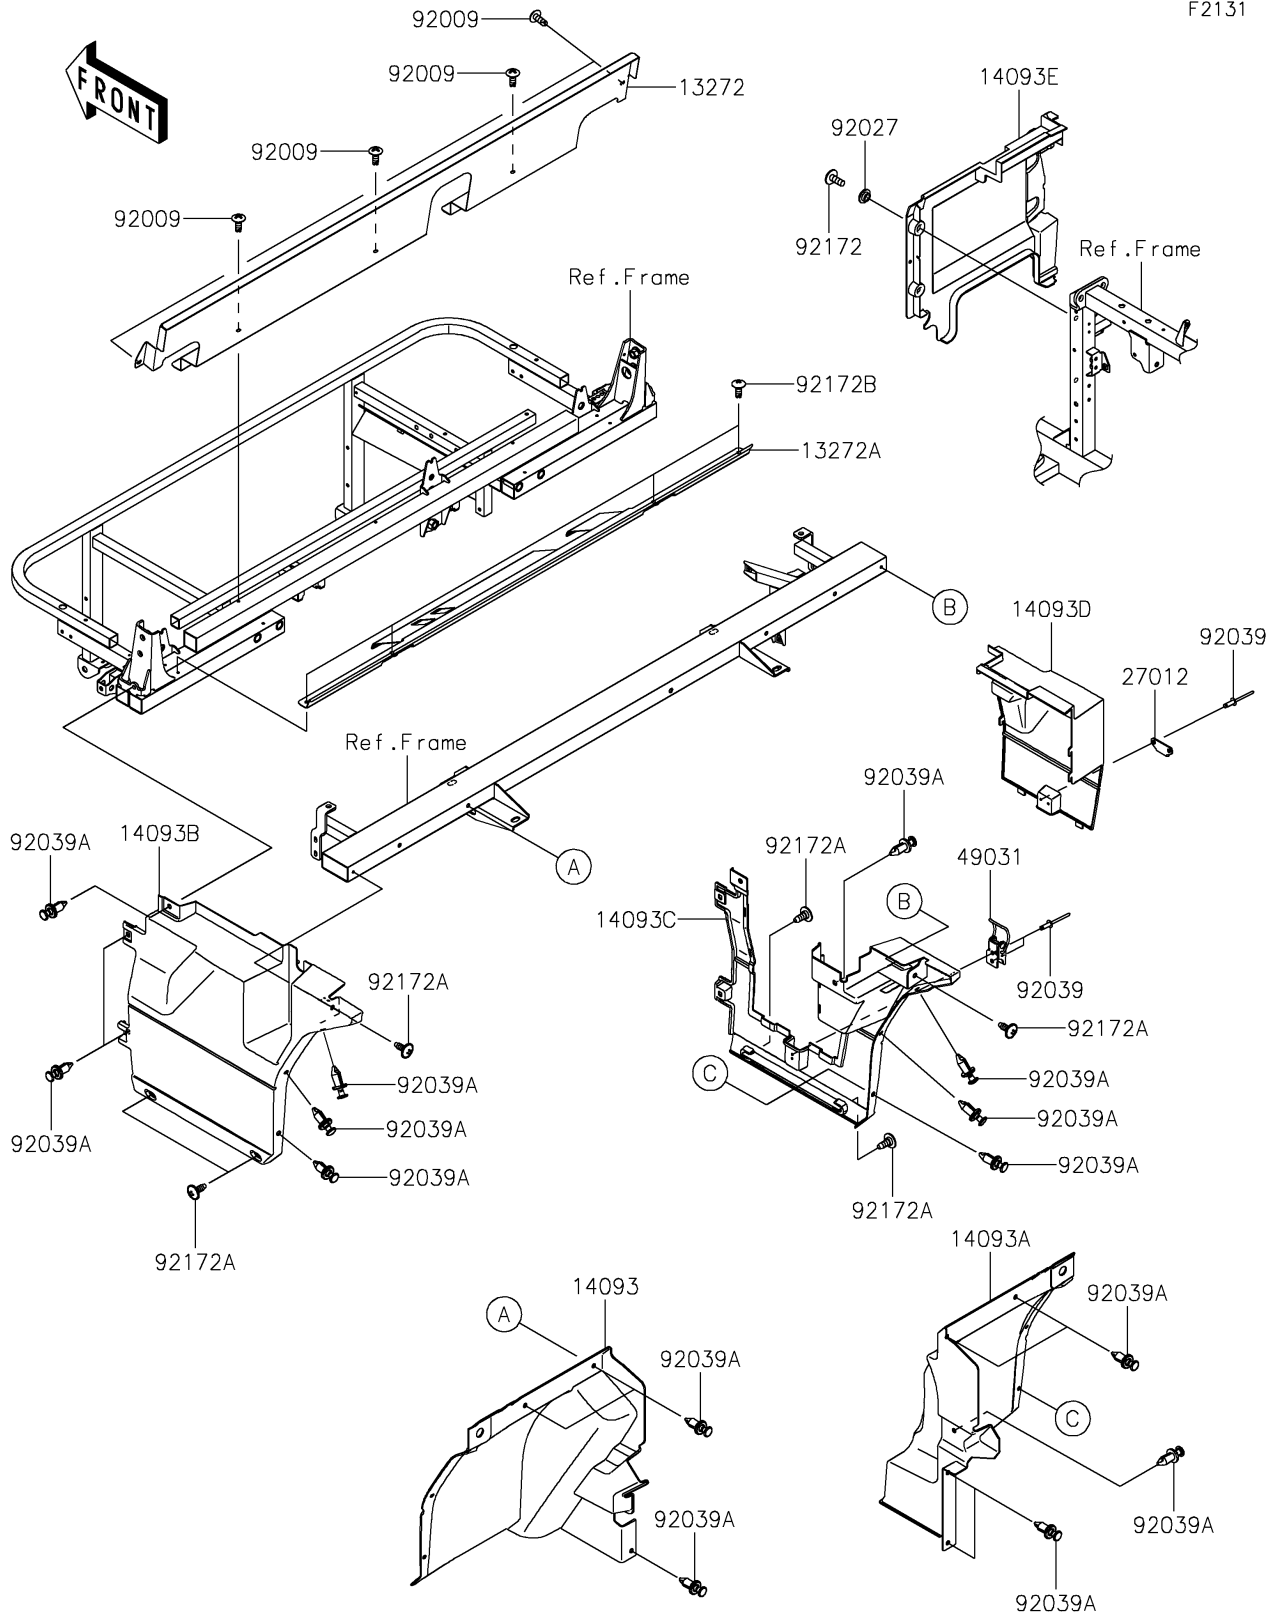

2024 MULE PRO-FXR™ 1000 LE PARTS DIAGRAM

Frame Fittings(Rear)

F2131

2024 MULE PRO-FXR™ 1000 LE PARTS LIST

Frame Fittings(Rear)

ITEM NAME	PART NUMBER	QUANTITY
PLATE,SEAT BACK,UPP (Ref # 13272)	13272-2319	1
PLATE,SEAT BACK,LWR (Ref # 13272A)	13272-4147	1
COVER,RR,FLOOR,MUD,LH (Ref # 14093)	14093-0388	1
COVER,RR,FLOOR,MUD,RH (Ref # 14093A)	14093-0389	1
COVER,RR SIDE,LH (Ref # 14093B)	14093-0591	1
COVER,RR SIDE,RH (Ref # 14093C)	14093-0592	1
COVER,A/C,RH (Ref # 14093D)	14093-0593	1
COVER,FR ENG (Ref # 14093E)	14093-0594	1
HOOK,STRIKER (Ref # 27012)	27012-0806	1
LATCH,TOGGLE (Ref # 49031)	49031-0015	1
SCREW,TAPPING,6X16 (Ref # 92009)	92009-1166	5
COLLAR,L=4.6 (Ref # 92027)	92027-1168	2
RIVET (Ref # 92039)	92039-0747	4
RIVET (Ref # 92039A)	92039-0776	21
SCREW,6X16 (Ref # 92172)	92172-0236	2
SCREW,6X16 (Ref # 92172A)	92172-0711	6
SCREW,TAPPING,6X16 (Ref # 92172B)	92172-0739	4