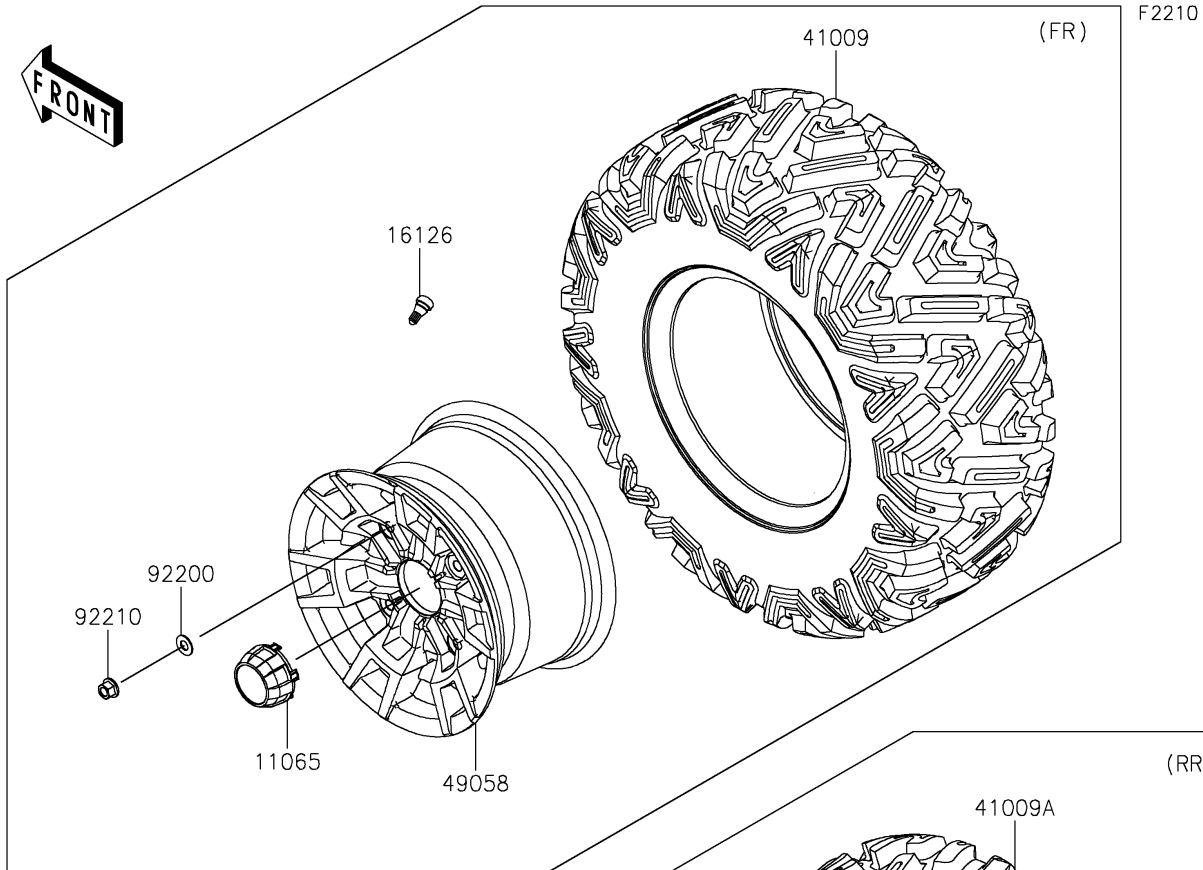

2024 MULE PRO-FXR™ 1000 LE PARTS DIAGRAM

Wheels/Tires

2024 MULE PRO-FXR™ 1000 LE PARTS LIST

Wheels/Tires

| ITEM NAME | PART NUMBER | QUANTITY |
|--|---------------|----------|
| CAP,WHEEL,F.BLACK (Ref # 11065) | 11065-0893-6Z | 4 |
| VALVE (Ref # 16126) | 16126-4001 | 4 |
| TIRE,27X9.00-12 6PR,DURO PG2 (Ref # 41009) | 41009-0723 | 2 |
| TIRE,27X11.00-12 6PR,DURO PG2 (Ref # 41009A) | 41009-0724 | 2 |
| WHEEL,FR,12X7.0AT,AL,BLACK (Ref # 49058) | 49058-0625-10 | 2 |
| WHEEL,RR,12X8.0AT,AL,BLACK (Ref # 49058A) | 49058-0626-10 | 2 |
| WASHER,12.1X25X1.6 (Ref # 92200) | 92200-0455 | 16 |
| NUT,12MM (Ref # 92210) | 92210-0603 | 16 |