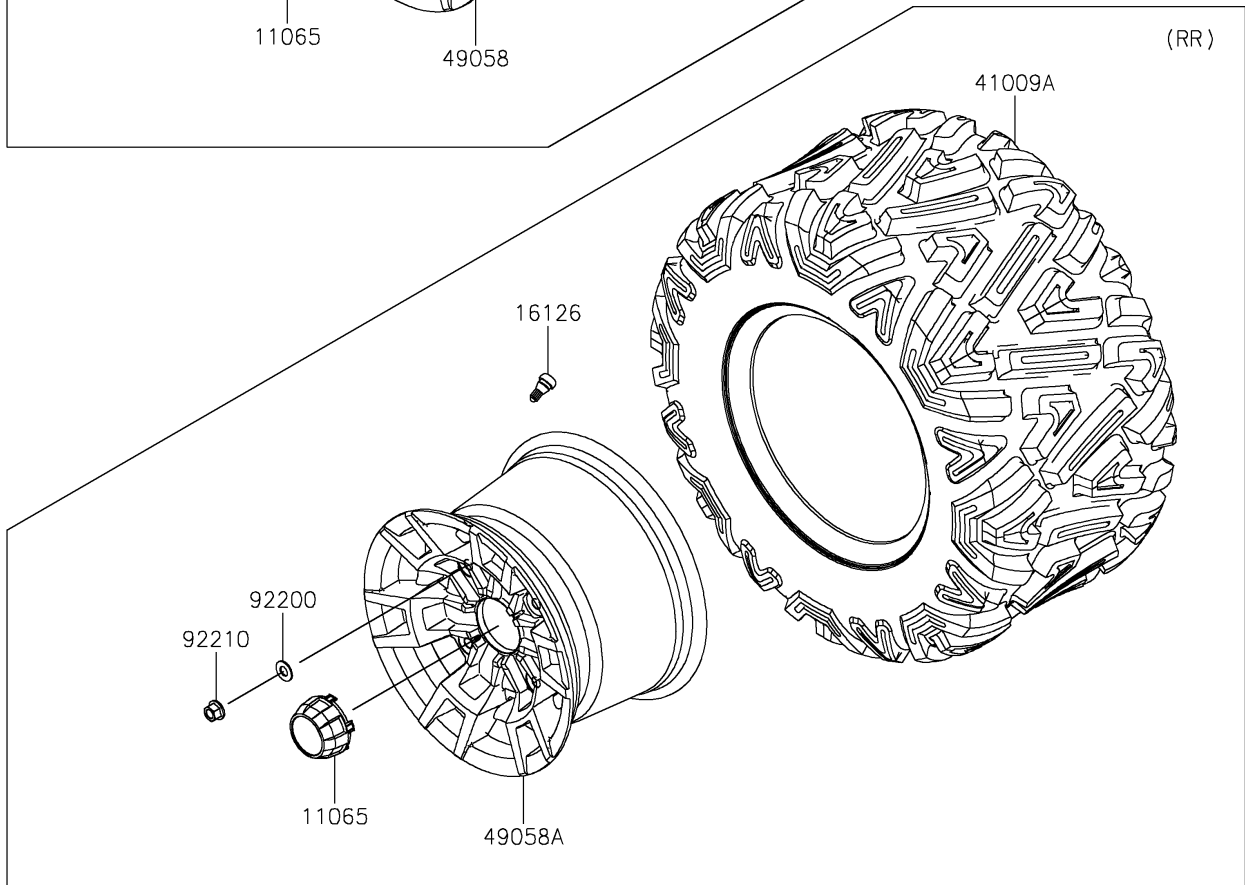

2024 MULE PRO-FXR™ 1000 LE PARTS DIAGRAM

Wheels/Tires

2024 MULE PRO-FXR™ 1000 LE PARTS LIST

Wheels/Tires

| ITEM NAME | PART NUMBER | QUANTITY |
|--|---------------|----------|
| CAP,WHEEL,F.BLACK (Ref # 11065) | 11065-0893-6Z | 4 |
| VALVE (Ref # 16126) | 16126-4001 | 4 |
| TIRE,27X9.00-12 6PR,DURO PG2 (Ref # 41009) | 41009-0723 | 2 |
| TIRE,27X11.00-12 6PR,DURO PG2 (Ref # 41009A) | 41009-0724 | 2 |
| WHEEL,FR,12X7.0AT,AL,BLACK (Ref # 49058) | 49058-0625-10 | 2 |
| WHEEL,RR,12X8.0AT,AL,BLACK (Ref # 49058A) | 49058-0626-10 | 2 |
| WASHER,12.1X25X1.6 (Ref # 92200) | 92200-0455 | 16 |
| NUT,12MM (Ref # 92210) | 92210-0603 | 16 |