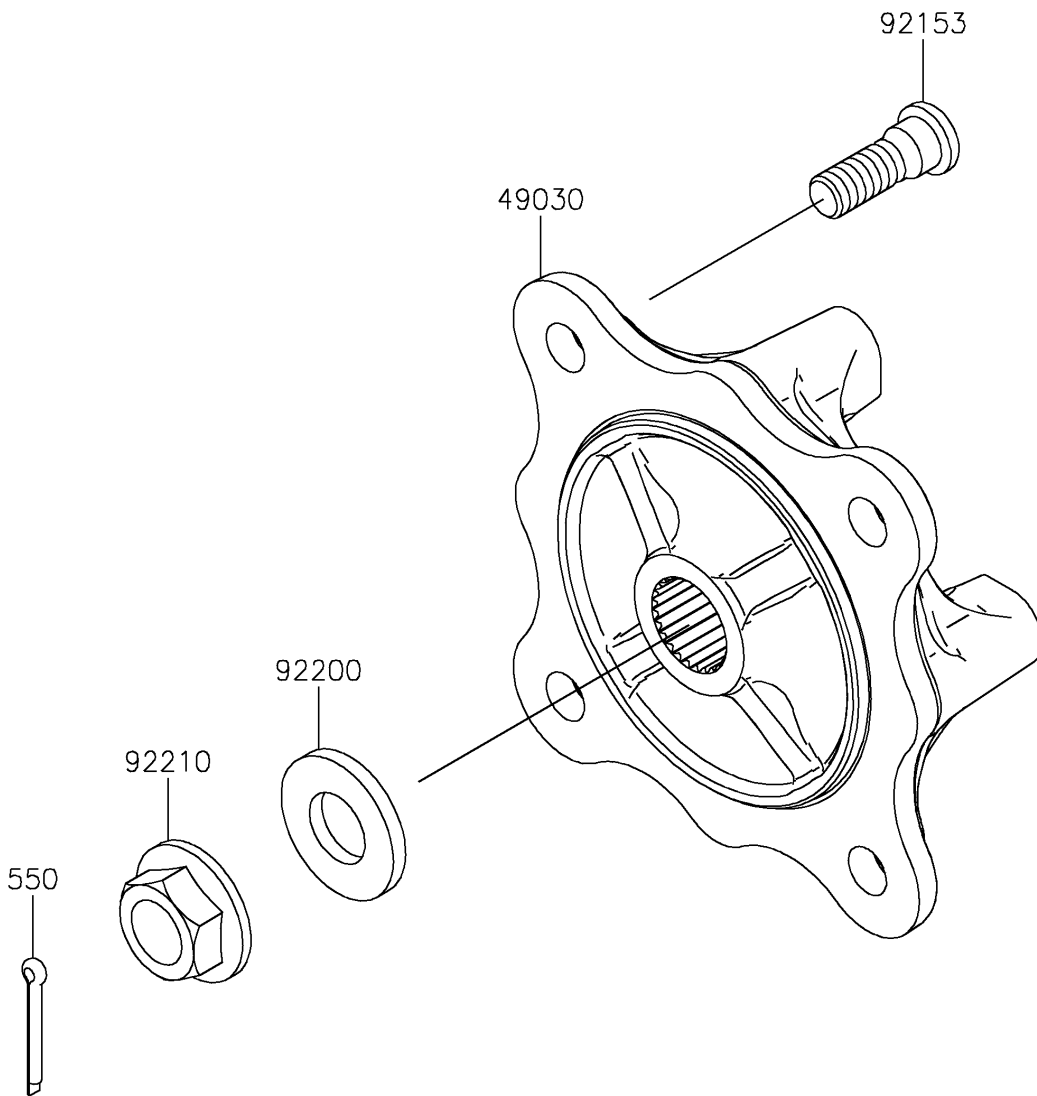

# 2025 MULE PRO-FXR 1000 LE PARTS DIAGRAM

Front Hubs/Brakes

F2230

## 2025 MULE PRO-FXR 1000 LE PARTS LIST

### Front Hubs/Brakes

ITEM NAME	PART NUMBER	QUANTITY
HUB,FR (Ref # 49030)	49030-0048	2
BOLT,12MM (Ref # 92153)	92153-1915	8
WASHER,20.3X41X4.5 (Ref # 92200)	92200-0921	2
NUT,FLANGED,20MM (Ref # 92210)	92210-2093	2
PIN-COTTER,4.0X30 (Ref # 550)	550AA4030	2