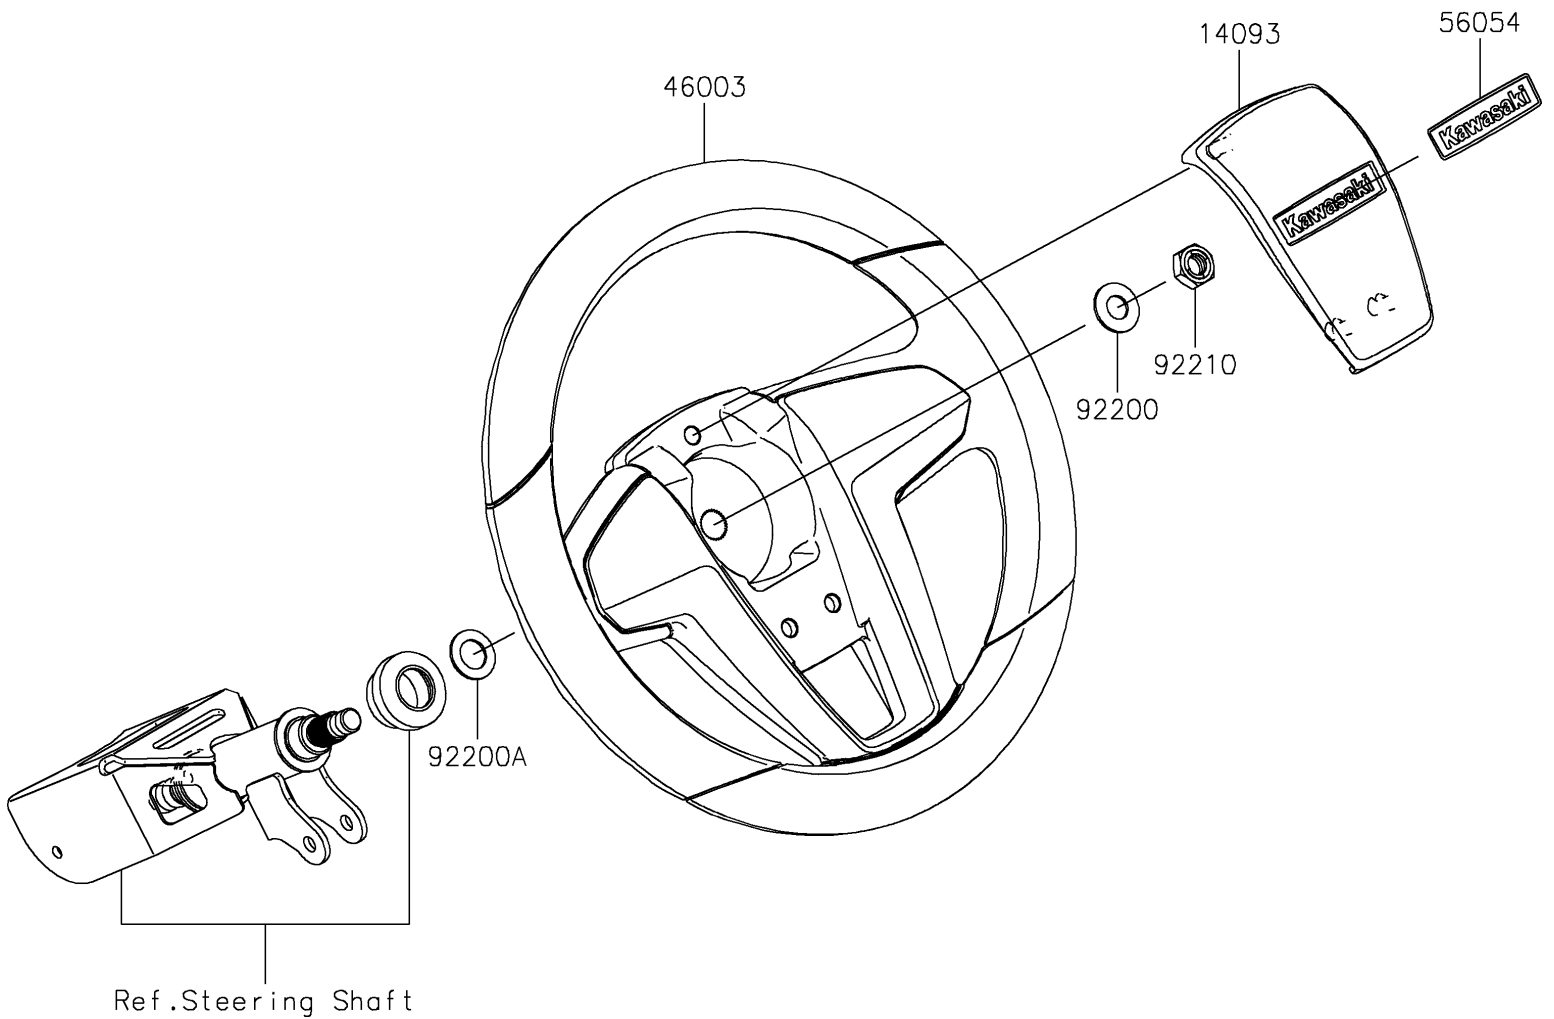

2025 MULE PRO-FXR 1000 LE PARTS DIAGRAM

Steering Wheel

F2311

2025 MULE PRO-FXR 1000 LE PARTS LIST

Steering Wheel

ITEM NAME	PART NUMBER	QUANTITY
COVER,HORN SWITCH (Ref # 14093)	14093-1144	1
HANDLE (Ref # 46003)	46003-0808	1
MARK,CENTER LOGO,KAWASAKI (Ref # 56054)	56054-2907	1
WASHER,12.1X25X1.6 (Ref # 92200)	92200-0455	1
WASHER,15X25X1.6 (Ref # 92200A)	92200-0460	1
NUT,LOCK,12MM (Ref # 92210)	92210-1249	1