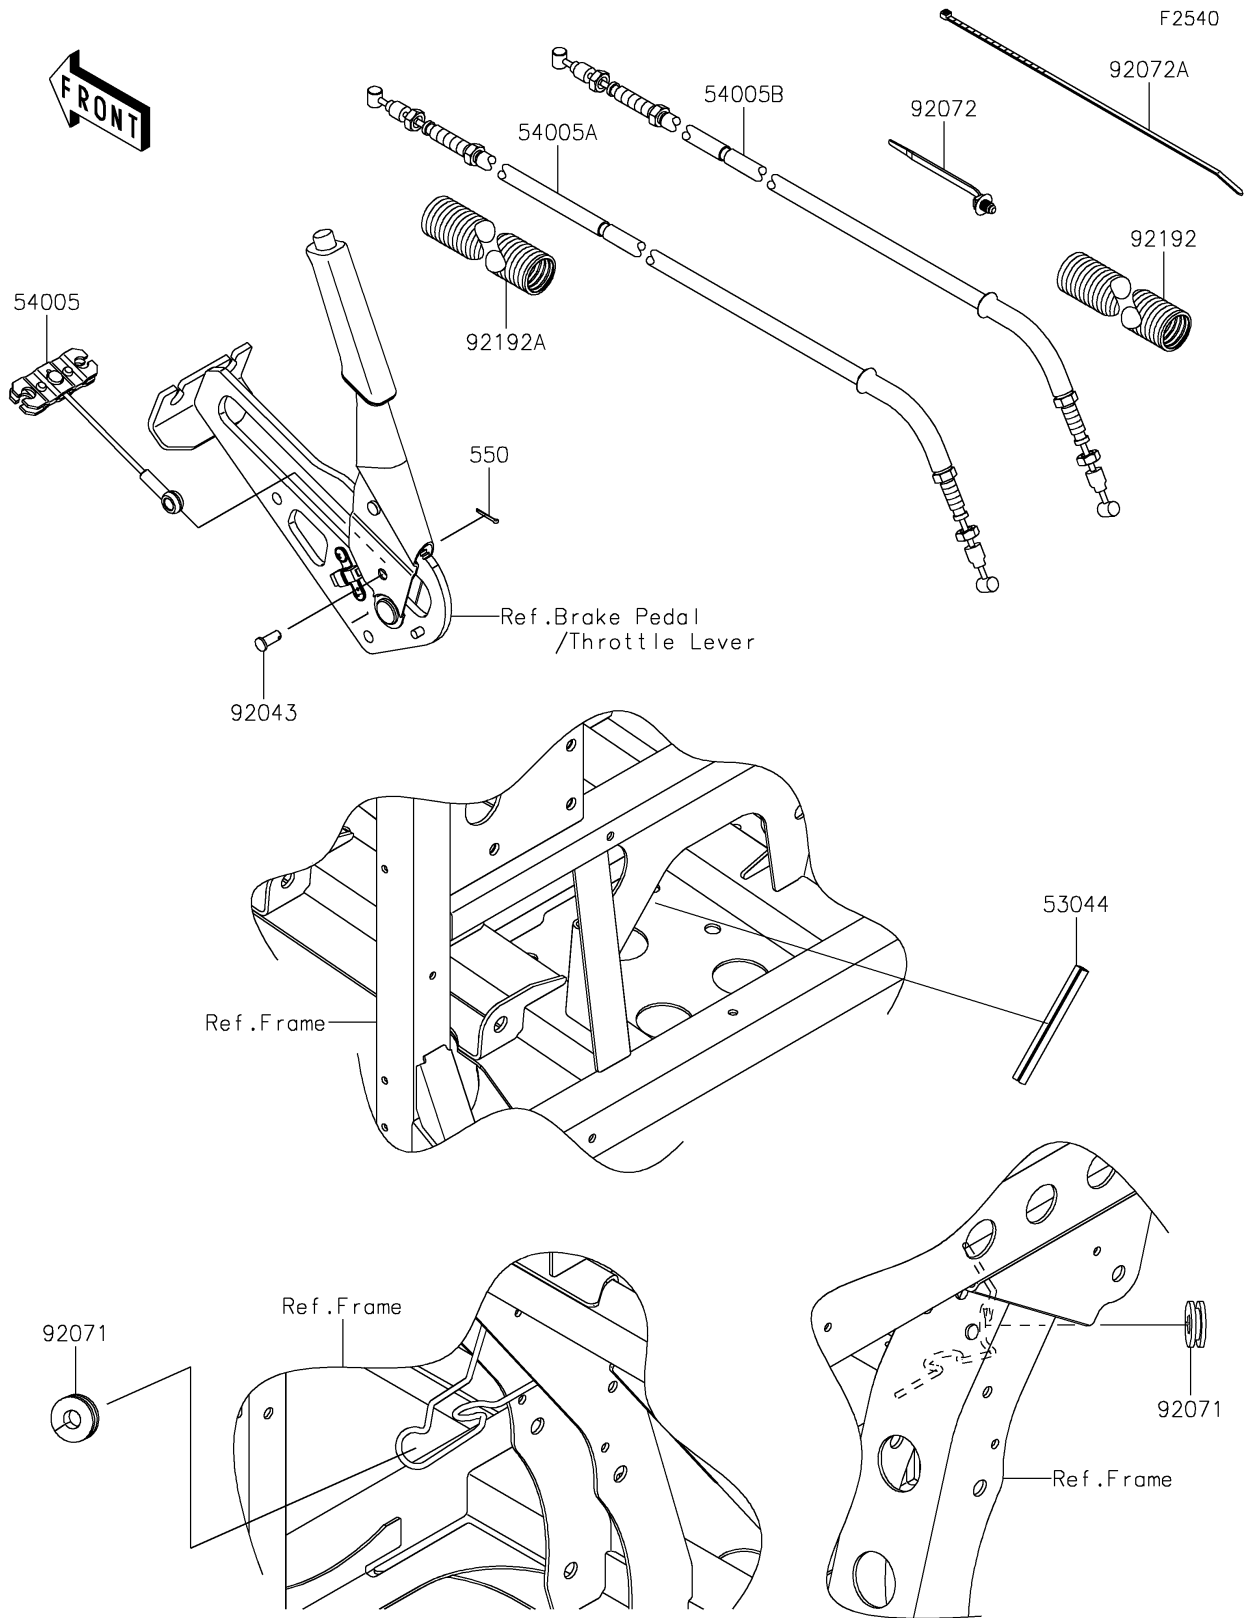

# 2025 MULE PRO-FXR 1000 LE PARTS DIAGRAM

## Cables

## 2025 MULE PRO-FXR 1000 LE PARTS LIST

### Cables

ITEM NAME	PART NUMBER	QUANTITY
TRIM,L=111 (Ref # 53044)	53044-7502	1
CABLE-BRAKE,PARKING,FR (Ref # 54005)	54005-0035	1
CABLE-BRAKE,PARKING,LH (Ref # 54005A)	54005-0045	1
CABLE-BRAKE,PARKING,RH (Ref # 54005B)	54005-0046	1
PIN (Ref # 92043)	92043-1039	1
GROMMET (Ref # 92071)	92071-0029	2
BAND,OS170-FT7(BLACK) (Ref # 92072)	92072-1414	8
BAND,L=292.1 (Ref # 92072A)	92072-3509	4
TUBE,CONVOLUTED,25.1X30X260 (Ref # 92192)	92192-1363	1
TUBE,CONVOLUTED,25.1X30X210 (Ref # 92192A)	92192-1391	1
PIN-COTTER,2.5X18 (Ref # 550)	550AA2518	1