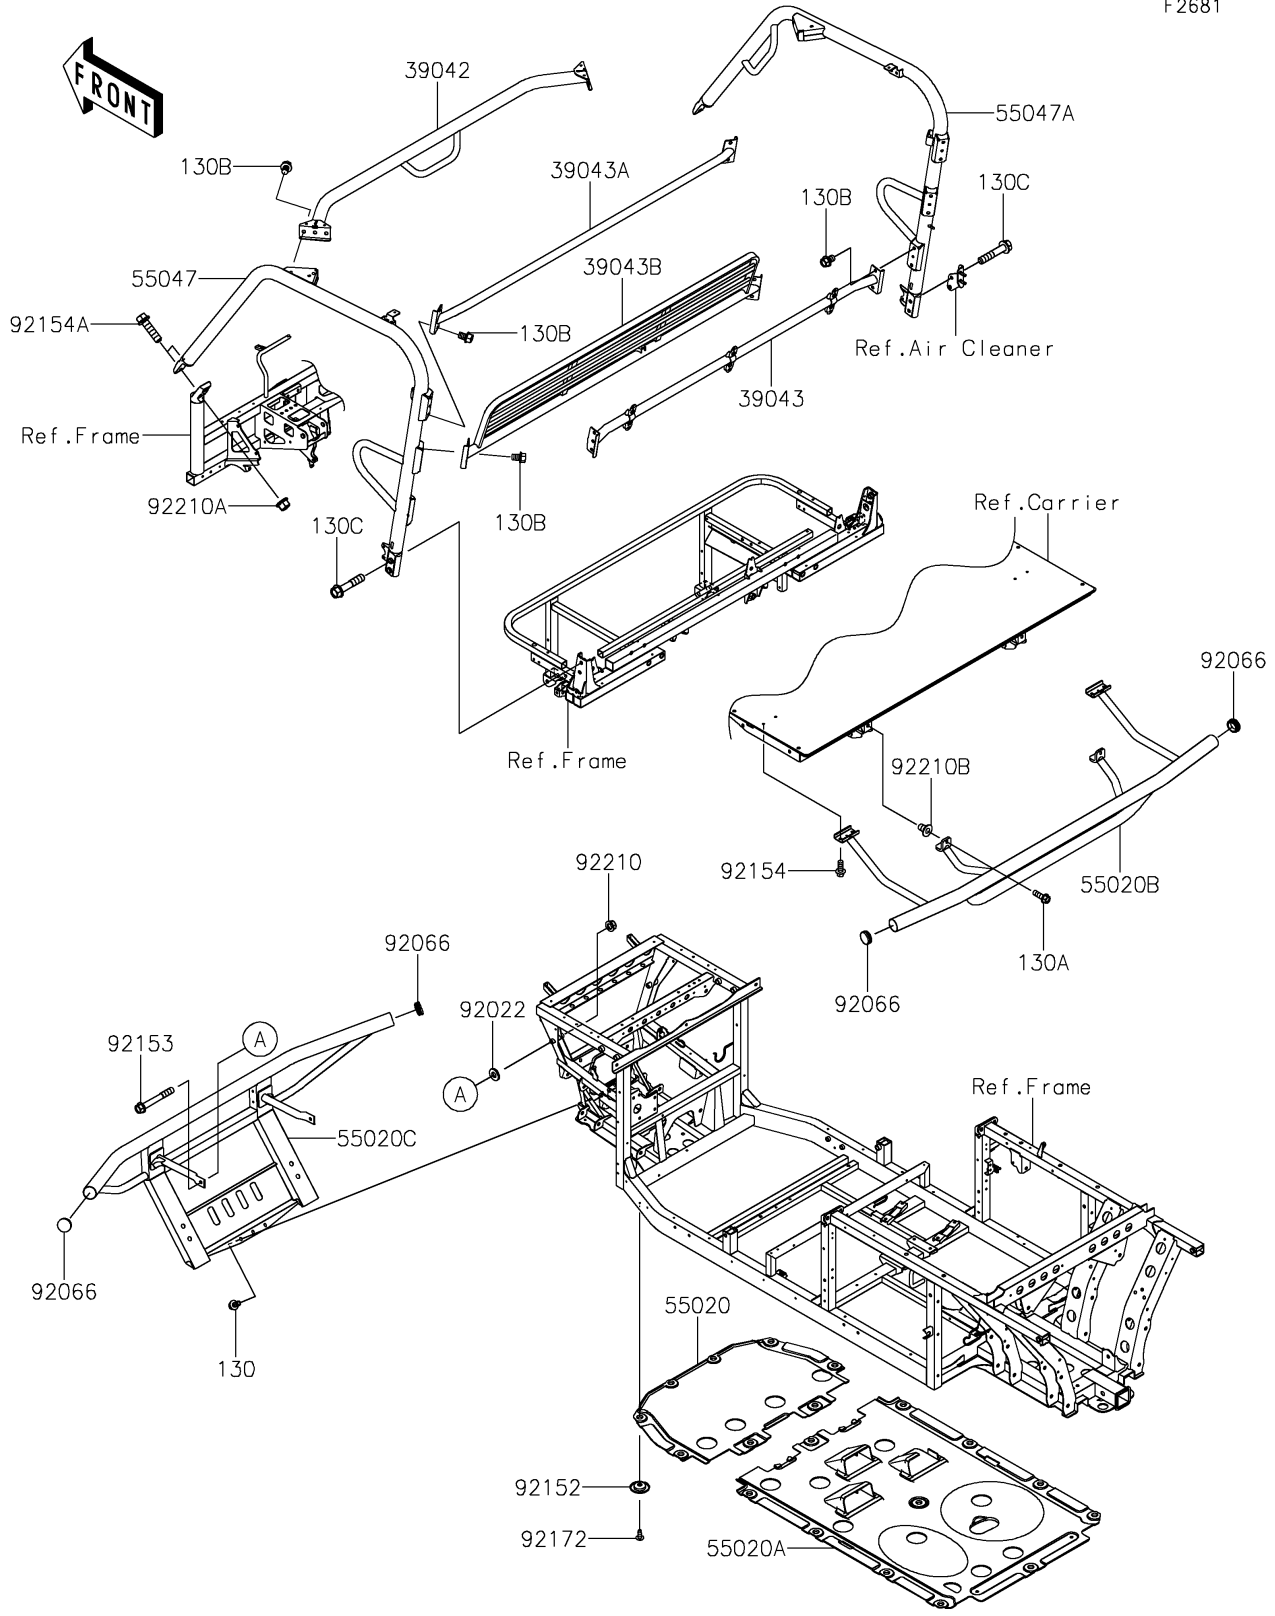

2024 MULE PRO-FXR™ 1000 LE PARTS DIAGRAM

Guards/Cab Frame

F2681

2024 MULE PRO-FXR™ 1000 LE PARTS LIST

Guards/Cab Frame

ITEM NAME	PART NUMBER	QUANTITY
CROSSMEMBER,FR,T.BLACK (Ref # 39042)	39042-0016-388	1
CROSSMEMBER-COMP,B-P.,LWR,BLK (Ref # 39043)	39043-0017-388	1
CROSSMEMBER-COMP,B-P,TOP,T.BLK (Ref # 39043A)	39043-0027-388	1
CROSSMEMBER-COMP,B-P,UPP,T.BLK (Ref # 39043B)	39043-0028-388	1
GUARD,SKID PLATE,FR (Ref # 55020)	55020-2000	1
GUARD,SKID PLATE,RR (Ref # 55020A)	55020-2157	1
GUARD,RR,T.BLACK (Ref # 55020B)	55020-2413-388	1
GUARD,FR,T.BLACK (Ref # 55020C)	55020-2424-388	1
BAR-COMP,LH,T.BLACK (Ref # 55047)	55047-0374-388	1
BAR-COMP,RH,T.BLACK (Ref # 55047A)	55047-0375-388	1
WASHER,10X22X3 (Ref # 92022)	92022-1365	2
PLUG (Ref # 92066)	92066-0769	4
COLLAR (Ref # 92152)	92152-0784	19
BOLT,FLANGED,10X75 (Ref # 92153)	92153-1384	2
BOLT,FLANGED,8X20 (Ref # 92154)	92154-1226	4
BOLT,FLANGED,12X45 (Ref # 92154A)	92154-1420	4
SCREW,TAPPING,6X16 (Ref # 92172)	92172-0739	19
NUT,LOCK,FLANGED,10MM (Ref # 92210)	92210-0276	2
NUT,12MM (Ref # 92210A)	92210-0603	4
NUT (Ref # 92210B)	92210-1545	2
BOLT-FLANGED,8X16 (Ref # 130)	130BA0816	3
BOLT-FLANGED,8X25 (Ref # 130A)	130BA0825	2
BOLT-FLANGED,10X14 (Ref # 130B)	130CA1014	16
BOLT-FLANGED,12X60 (Ref # 130C)	130CA1260	4