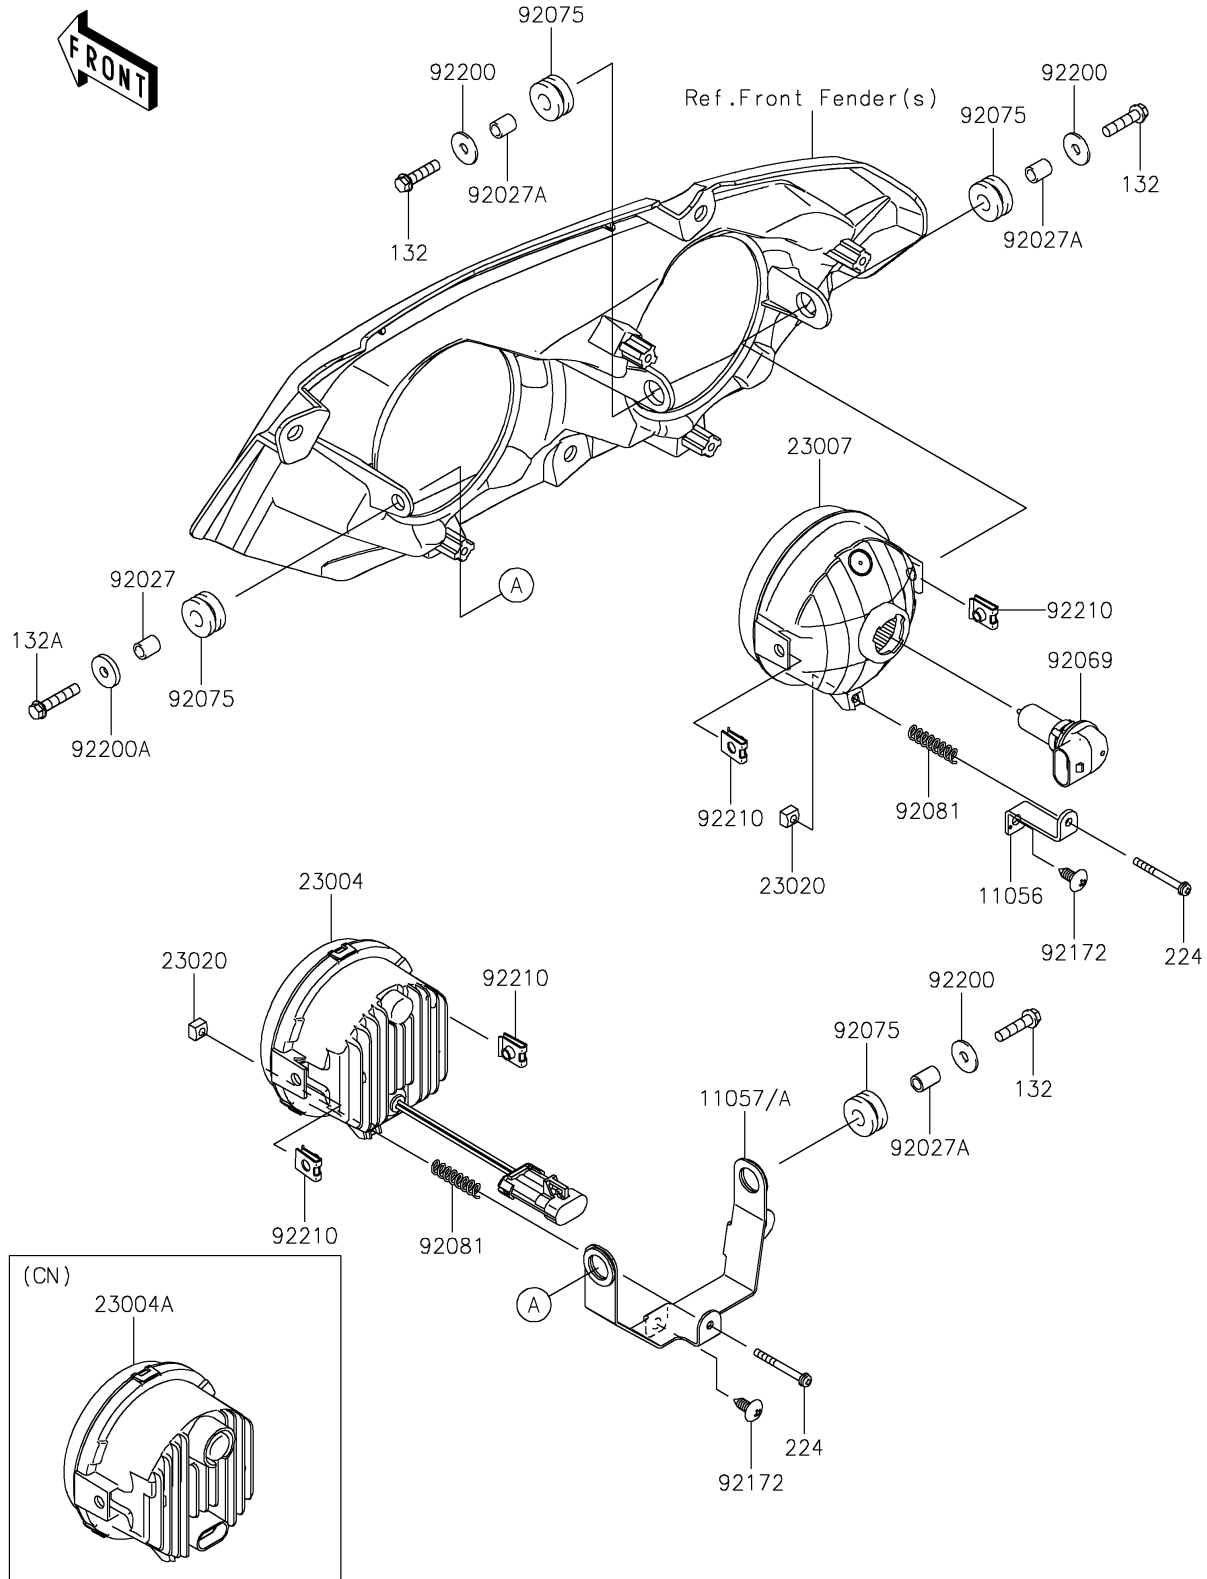

# 2025 MULE PRO-FXR 1000 LE PARTS DIAGRAM

Headlight(s)

F2710

## 2025 MULE PRO-FXR 1000 LE PARTS LIST

### Headlight(s)

ITEM NAME	PART NUMBER	QUANTITY
BRACKET (Ref # 11056)	11056-2933	2
BRACKET,LED HL,LH (Ref # 11057)	11057-0755	1
BRACKET,LED HL,RH (Ref # 11057A)	11057-0783	1
LAMP-HEAD (Ref # 23004)	23004-0372	2
LAMP-HEAD,LED (Ref # 23004A)	23004-0448	2
LENS-COMP,HEAD LAMP (Ref # 23007)	23007-0220	2
NUT,4MM,FOCUS ADJUST (Ref # 23020)	23020-018	4
COLLAR,6.8X10X14.5 (Ref # 92027)	92027-156	2
COLLAR,6.8X10X12 (Ref # 92027A)	92027-162	6
BULB,12V 35/35W (Ref # 92069)	92069-0102	2
DAMPER,10X24X12 (Ref # 92075)	92075-1690	8
SPRING,FOCUS ADJUST (Ref # 92081)	92081-1896	4
SCREW,6X16 (Ref # 92172)	92172-0284	4
WASHER,6.5X20X1.6 (Ref # 92200)	92200-0283	6
WASHER,6.5X20X3.2 (Ref # 92200A)	92200-0359	2
NUT (Ref # 92210)	92210-1125	8
BOLT-FLANGED-SMALL,6X25 (Ref # 132)	132BA0625	6
BOLT-FLANGED-SMALL,6X30 (Ref # 132A)	132BA0630	2
SCREW-PAN-WP-CROS (Ref # 224)	224AA0440	4